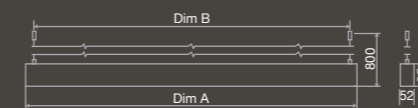

DIMENSION DRAWINGS

Product Dimensions		
Cat. No.	Dim A	Mtg. dim B
LM34-361-XXX-57-XX/CT	1180	1120
LM34-721-XXX-57-XX/CT	2355	2300

All dimensions are in mm. Tolerance ± 2mm