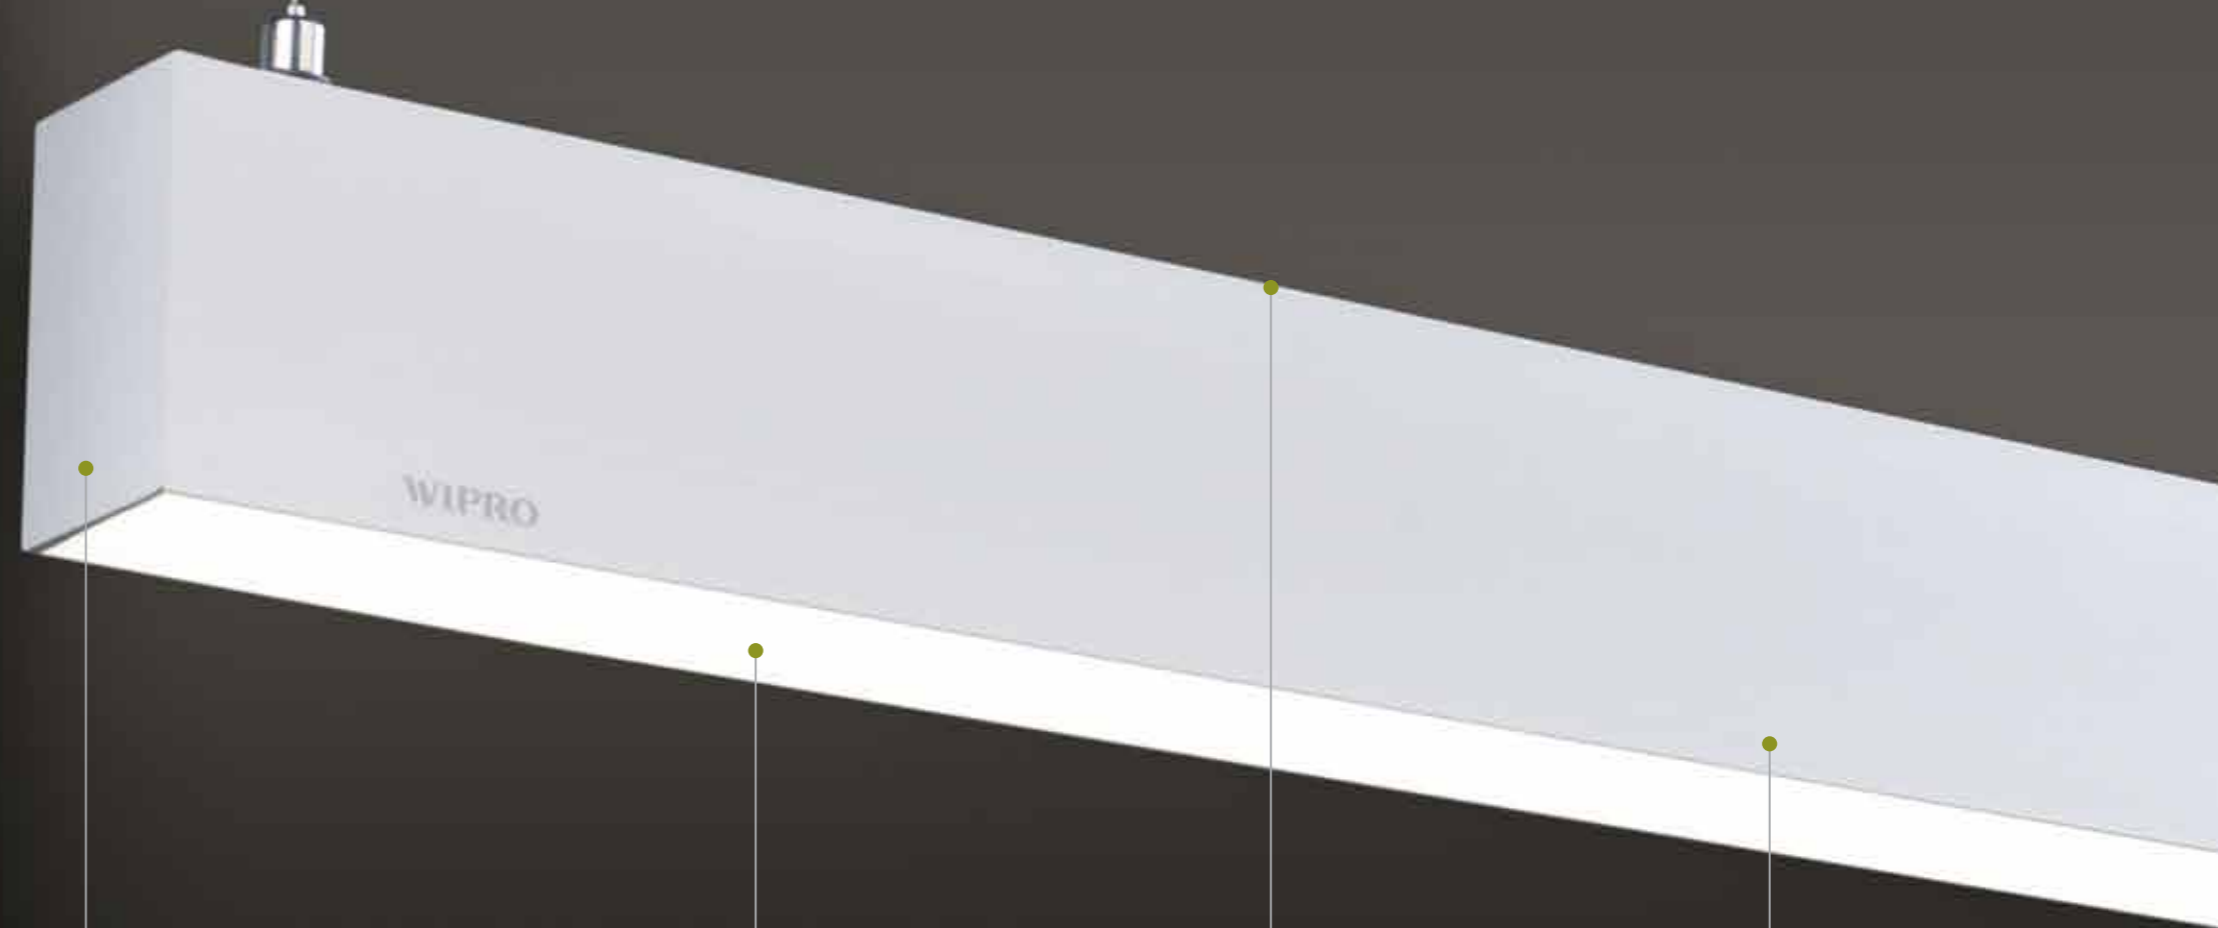

AXEONLED | LINEAR UP-DOWN LED LIGHTING

UNBELIEVABLE SLEEKNESS

THAT BLENDS WITH URBAN ARCHITECTURE

Designed with a purpose, to maintain clean and uncluttered look in the ceiling, AxeonLED with its extremely sleek profile of **50mm** thickness reinvents the office space creating an uninterrupted linear appearance.

Available in options of 4' and 8', AxeonLED gives the flexibility to choose as per the requirement of available space, blending well with the modern architecture, delivering value in every aspect.

50mm
WIDTH

UNIFORM ILLUMINATION

Special High Efficiency Translucence (HET) diffuser provides wide and uniform light distribution across horizontal and vertical surfaces enhancing the beauty of the environment.

UP-DOWN LIGHTING