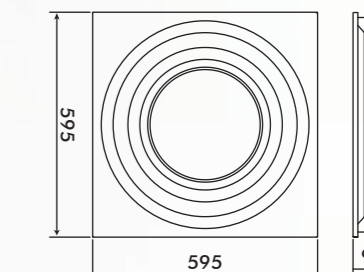

DIMENSION DRAWINGS

All dimensions are in mm Tolerance: ± 2mm

APPLICATIONS

LED is an ever improving and evolving technology. Wipro is committed to bring you the best in LED technology. Data given is representative and can change.