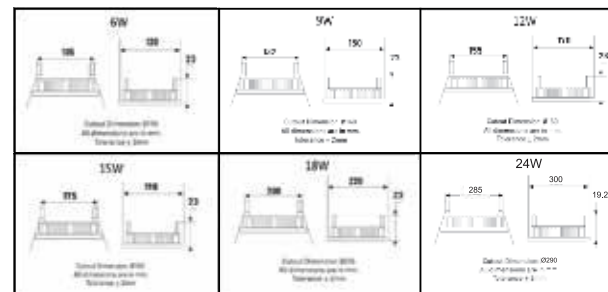

**CONTROL GEAR OPITON**

- Electronic LED driver

**APPLICATIONS**

Available in

**DIMENSION DRAWINGS:**

All dimensions are in mm Tolerance: ± 2mm

**DIMENSIONS TABLE ROUND**

PARAMETER	6W	9W	12W	15W	18W	24W
Diameter	120	150	170	198	225	300
Height	23	23	23	23	23	23
Cutout	110	140	160	180	205	290