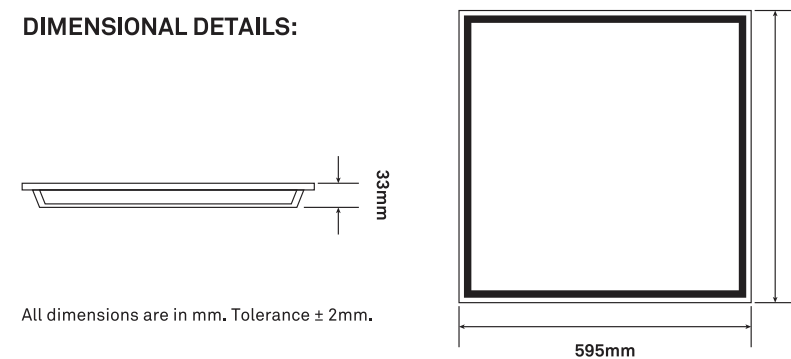

**APPLICATIONS**

**INSTALLATION**

- Suitable for grid type ceiling.

**CONTROL GEAR**

- In-built integrated Electronic LED driver.

**Available in**

**DIMENSIONAL DETAILS:**

All dimensions are in mm. Tolerance  $\pm 2$ mm.