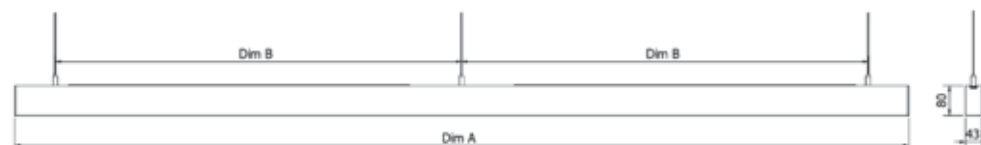

2400mm length with 3 suspensions.

All dimensions are in mm. Tolerance ± 2 mm.

08