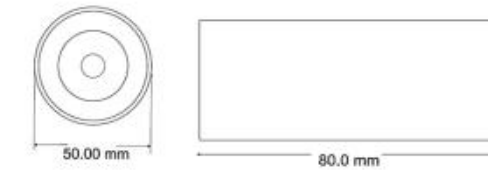

C Y L I N D R O

Surface Downlight

From functional downlight to museum exhibits, it is nothing without dramatic lighting. Let Cylindro shine a light on it all.

- Great aesthetics amping up the display.
- Aluminum die-cast body providing effective heat dissipation.
- High efficacy reflector optics providing uniform distribution.
- Easy handling providing fast installation.
- Long life COB chip.
- High surge protection of 2.5 Kv.

APPLICATIONS

DIMENSIONAL DRAWINGS:

6W

All dimensions are in mm. | Tolerance ±5mm

Available in

ELECTRICAL DATA

IP20

CYLINDRO

Catalogue Reference No.	Wattage (W)	Rated Voltage (V)	Main Current (A)	Case Lot (Nos)
LD11-520-24-30-XX	6W	240	0.02	20
LD11-101-24-30-XX	10W	240	0.04	20
LD11-201-38-30-XX	20W	240	0.09	20

*30 - Stands for 3000K, 40 - Stands for 4000K, 65 - Stands for 6500K

*24 stands for 24° beam angle and 38 stands for 38° beam angle

INSTALLATION

Surface mounted accessories supplied with product

CONTROL GEAR OPTION

Inbuilt electronic LED Driver

Available Beam Angles