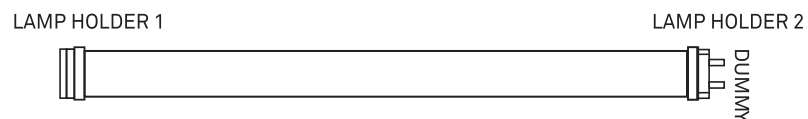

*AC input (240V, 50Hz) to be given only to terminals where the Wipro mark is present on the lamp cap.