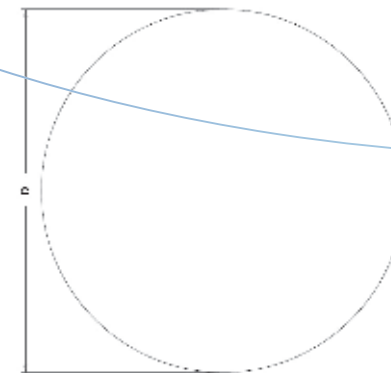

DIMENSIONAL DRAWING:

Available in

Product	D (mm)	H (mm)
LD66R (6W)	Φ90	27
LD66R (9W&12W)	Φ120	27
LD66R (15W&18W)	Φ155	27
LD66R (24W)	Φ190	27

ELECTRICAL & PACKING DATA

IP20

EOS ROUND

Catalogue Reference No.	Wattage (W)	Rated Voltage V	Mains Current (Amp)	Case Lot (in Nos)
LD66R-670-XX-65-SM	6	240	0.02	100
LD66R-111-XX-65-SM	9	240	0.03	20
LD66R-151-XX-65-SM	12	240	0.05	20
LD66R-171-XX-65-SM	15	240	0.06	20
LD66R-221-XX-65-SM	18	240	0.07	20
LD66R-301-XX-65-SM	24	240	0.10	20
LD66R-670-XX-40-SM	6	240	0.02	100
LD66R-111-XX-40-SM	9	240	0.03	20
LD66R-151-XX-40-SM	12	240	0.05	20
LD66R-171-XX-40-SM	15	240	0.06	20
LD66R-221-XX-40-SM	18	240	0.07	20
LD66R-301-XX-40-SM	24	240	0.10	20

CCT *65 stands for 6500K, *40 stands for 4000K.