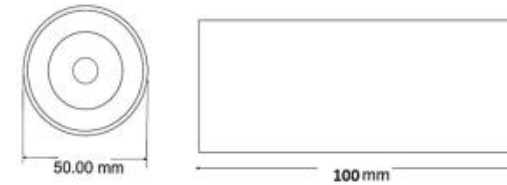

DIMENSIONAL DRAWINGS:

20W