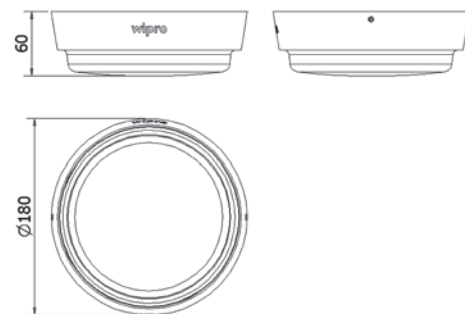

**CONTROL GEAR OPTION**

- Electronic LED driver.

**DIMENSIONAL DRAWINGS & DETAILS:**

All dimensions are in mm.  
Tolerance ± 2mm.

**INSTALLATION**

- Provision for mounting on wall with the help of specially designed mounting bracket & hardware (provided with the product). Cable entry provision is from the top/side.