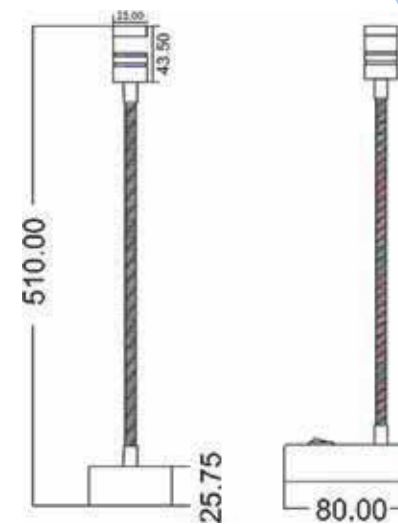

DIMENSIONAL DRAWINGS:

All dimensions are in mm. | Tolerance ± 2 mm

Available in

ELECTRICAL DATA

IP20

READING LIGHT

Catalogue Reference No.	Wattage (W)	Rated Voltage (V)	Main Current (A)	Case Lot (Nos)
LJ14-020-XXX-30-OP	3W	240	0.013	20
LJ14-020-XXX-40-OP	3W	240	0.013	20
LJ14-020-XXX-65-OP	3W	240	0.013	20

*30 - Stands for 3000K, 40 - Stands for 4000K, 65 - Stands for 6500K