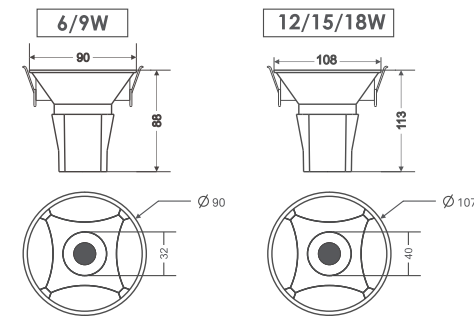

PRODUCT DIMENSIONS:

Ceiling cutout: - $\varnothing$ 82mm.

Ceiling cutout: - $\varnothing$ 98mm.

All dimensions are in mm.
Tolerance $\pm$ 2mm.