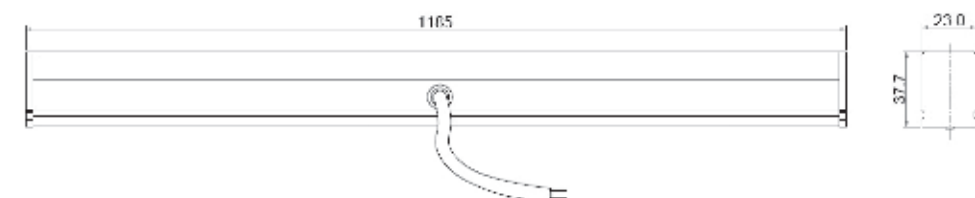

DIMENSIONAL DRAWING:

All dimensions are in mm. Tolerance: ± 2mm.

ELECTRICAL DATA

IP20

TRIM LED

Catalogue Reference No.	Wattage (W)	Rated Voltage (V)	Mains Current (A)	Case Lot	Housing	Length (mm)
LL28-281-SN-65-XX	20	240	0.08	20	Aluminium	1200