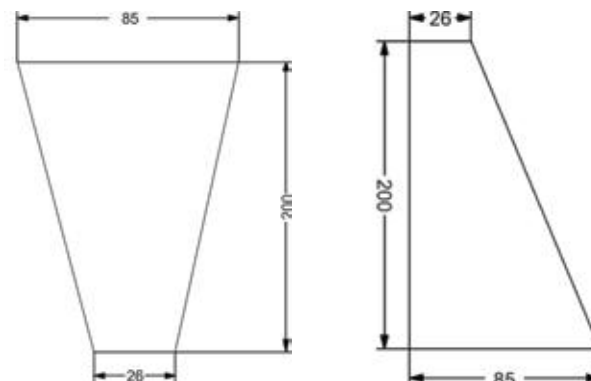

### DIMENSIONAL DRAWINGS:

RECTANGULAR WALL LIGHT

TRIANGULAR WALL LIGHT

66