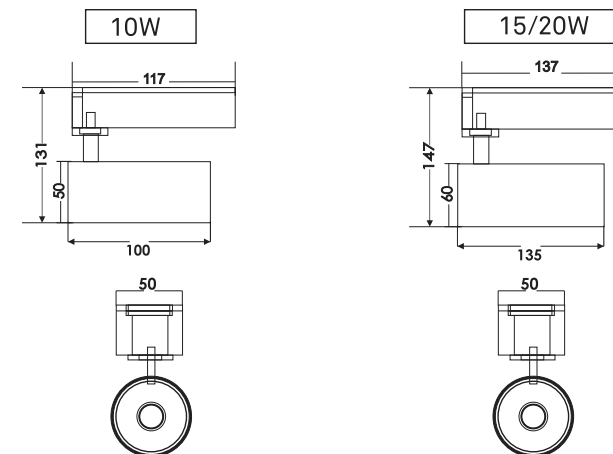

All dimensions are in mm.
Tolerance ± 2 mm.