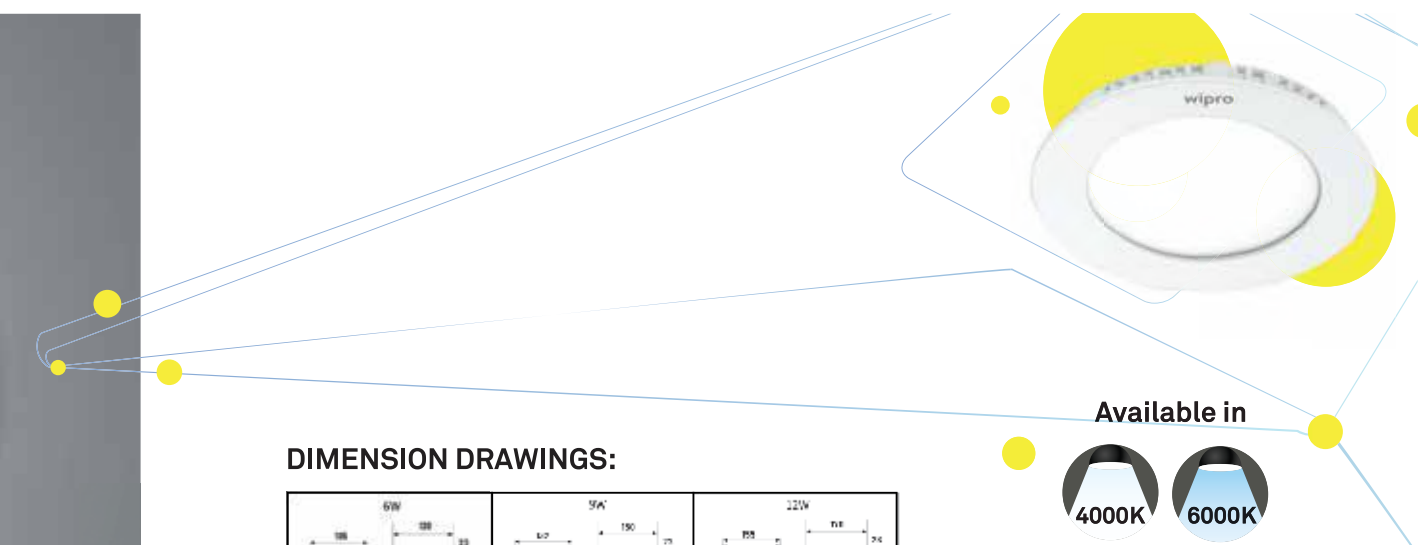

Available in

DIMENSION DRAWINGS: