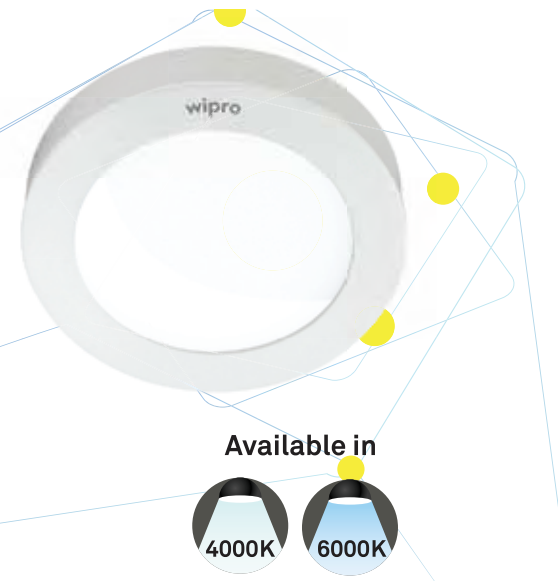

- Long Life 50,000 burning hours as per L70B50.
- 2.5 KV SPD

**INSTALLATION**

- Suitable for Armstrong/CRG/TRAC/USG/Celotex/POP modular ceiling system.

**CONTROL GEAR OPITON**

- Electronic LED driver.

**APPLICATIONS**