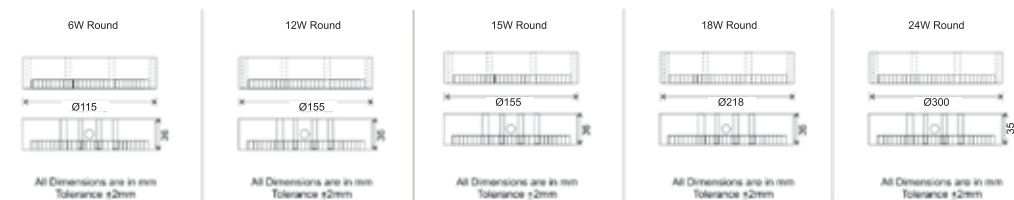

## DIMENSIONAL DRAWINGS:

1200mm length with 2 suspensions.

2400mm length with 3 suspensions.

All dimensions are in mm. Tolerance  $\pm 2$ mm.

08

Available in

Available in  
4000K 6000K

**DIMENSION DRAWINGS:**

All dimensions are in mm. Tolerance ± 2mm.

**ELECTRICAL & PACKING DATA**

IP20

**Iris Slim Surface Mounted Round**

Catalogue Reference No.	Wattage (W)	Rated Voltage (V)	Main Current (A)	Case Lot (Nos)
LD81-350-XXX-60-SM	6W	240	0.03	12
LD81-101-XXX-60-SM	12W	240	0.05	18
LD81-131-XXX-60-SM	15W	240	0.06	20
LD81-171-XXX-60-SM	18W	240	0.08	06
LD80-281-XXX-65-SMG1	24W	240	0.01	05