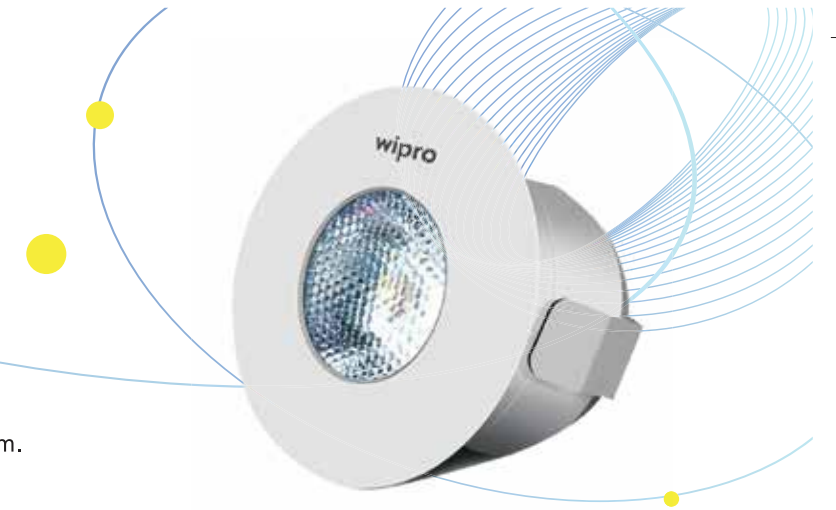

Beam angle \*036 stands for 36°.

Suffix WH stands for white colour and suffix BL stands for black colour.

**A T O M**  
Spot light

- Strong light output, ideal for highlighting.
- Body made up of aluminum die cast in white colour.
- Diffused lens with prism.

- Specially designed, easy to install SS clips.
- Driver pre-wired up to terminal block.

**APPLICATIONS**

**INSTALLATION**

- Suitable for Armstrong/CRG/TRAC/USG/Celotex/POP modular ceiling system.

**CONTROL GEAR OPTION**