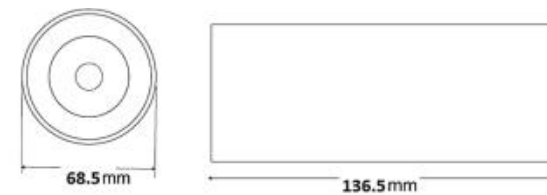

### DIMENSIONAL DRAWINGS:

20W

6W

10W

All dimensions are in mm. | Tolerance ±5mm