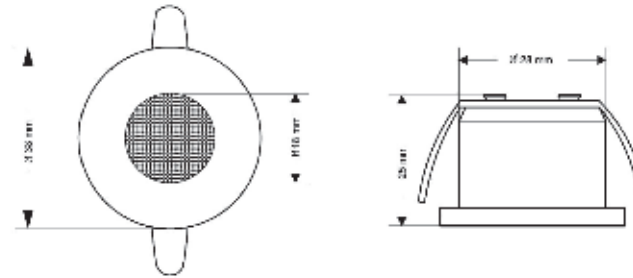

- Electronic LED driver.

**Available in**

**PRODUCT DIMENSIONS & MOUNTING DETAILS**

All dimensions are in mm. Tolerance  $\pm 2$ mm. Ceiling cutout:  $\varnothing 28$ mm.

**ELECTRICAL DATA**

IP20

**ATOM**

Catalogue Reference No.	CCT	Wattage (W)	Rated Voltage (V)	Main Current (A)	Case Lot (Nos)
LD38-100-XXX-65-XX	6500K	1W	240	0.004	50
LD38-100-XXX-40-XX	4000K				
LD38-100-XXX-30-XX	3000K				
LD38-150-XXX-65-XX	6500K	2W	240	0.008	50
LD38-150-XXX-40-XX	4000K				
LD38-150-XXX-30-XX	3000K				
LD38-200-XXX-65-XX	6500K	2W	240	0.013	50
LD38-200-XXX-40-XX	4000K				
LD38-200-XXX-30-XX	3000K				