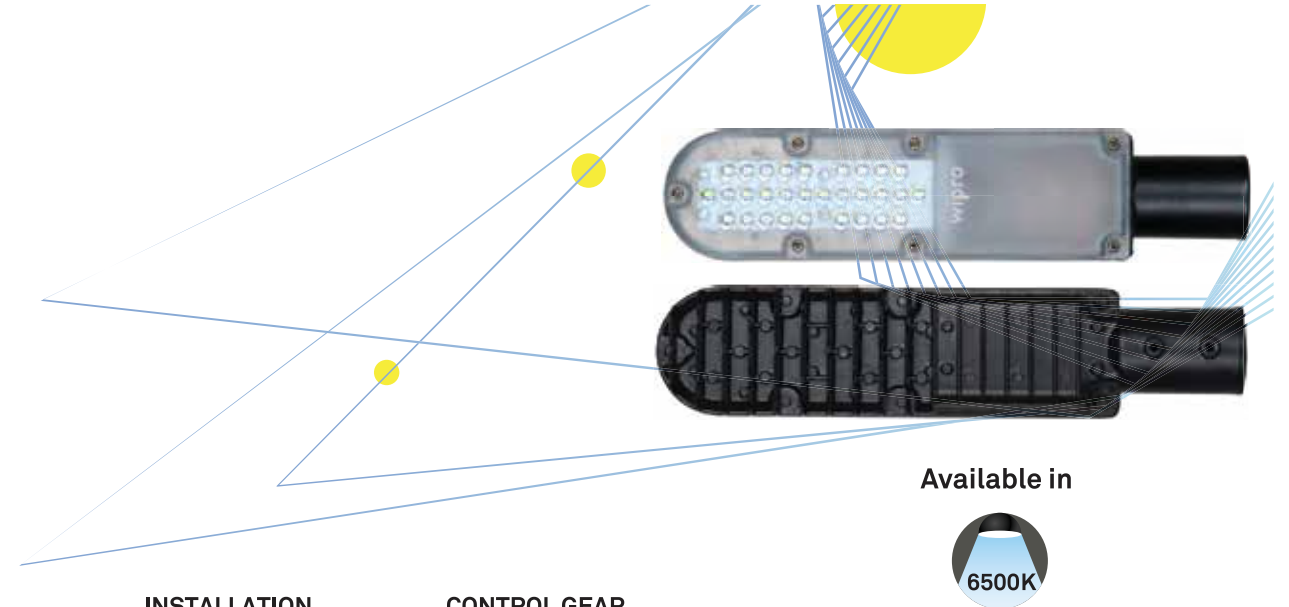

INSTALLATION

- Suitable for external pole dia. 35mm to 43mm.

CONTROL GEAR

- In-built integrated Electronic LED driver.