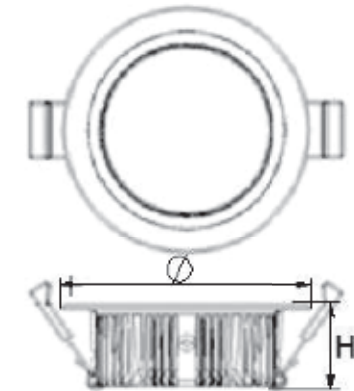

## DIMENSIONAL DRAWINGS:

Parameter	6W	9W	12W	15W	18W
Height	55mm	55mm	65mm	65mm	70mm
Dia	90mm	90mm	109mm	109mm	140mm
Ceiling Cutout	75mm	75mm	95mm	95mm	120mm

All dimensions are in mm. Tolerance  $\pm 2$ mm.