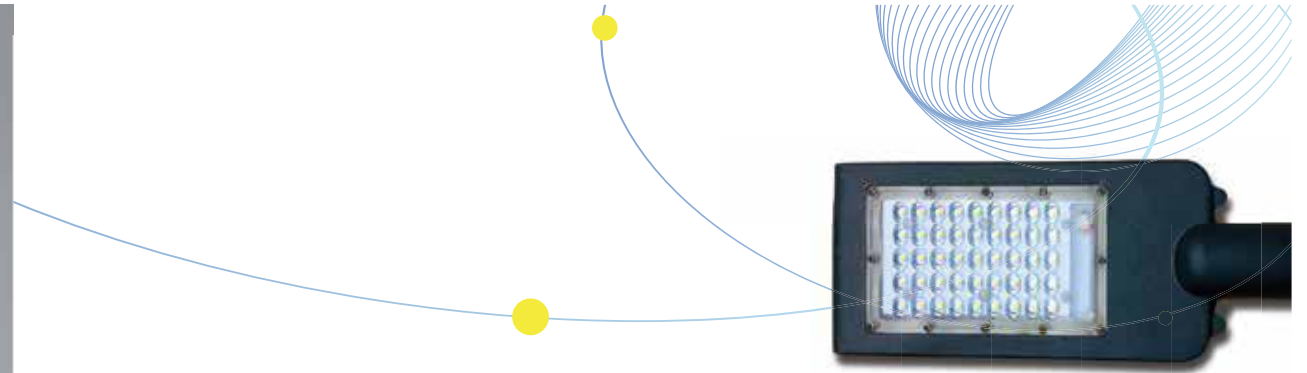

Available in

INSTALLATION

- Suitable for external pole dia. 35mm to 43mm.

CONTROL GEAR

- In-built integrated Electronic LED driver.