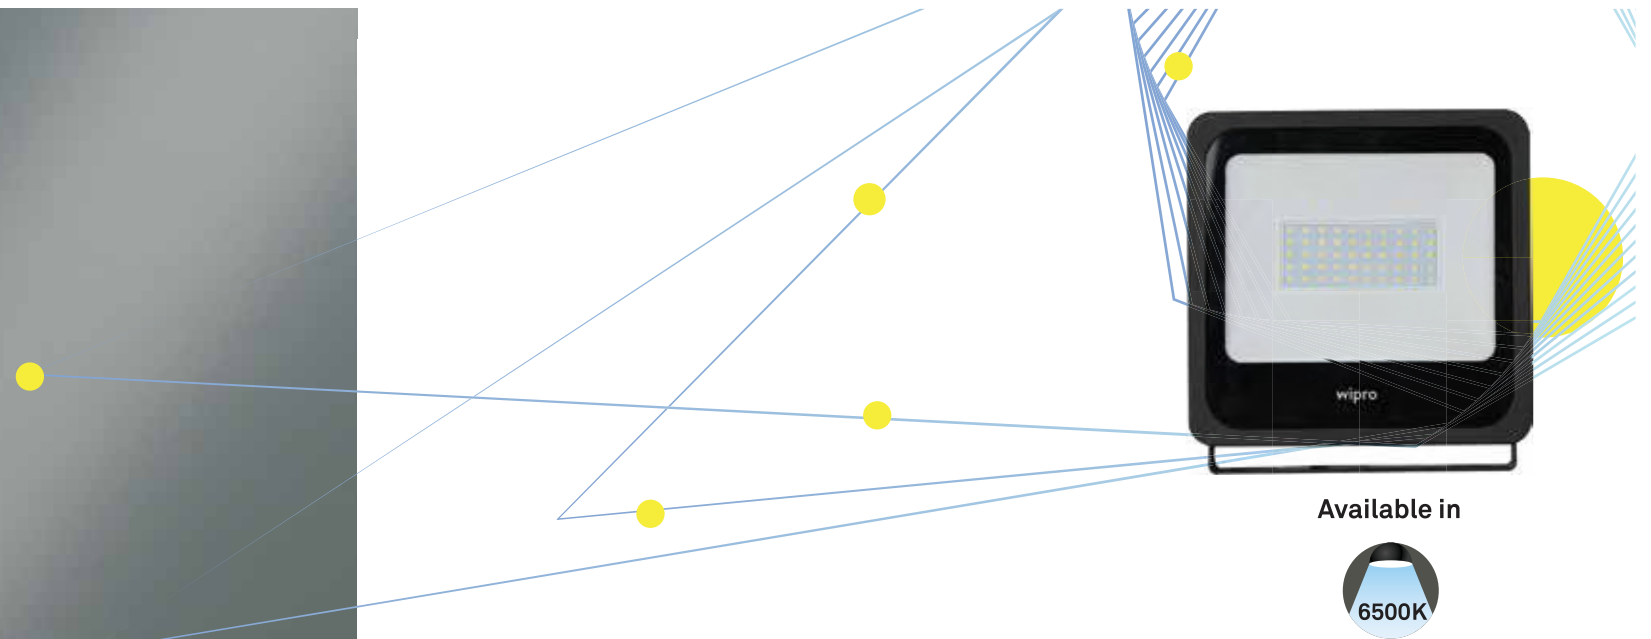

## INSTALLATION

- External cradle adjustable mounting arrangement, suitable for mounting with 2 nos. M8/5/16' bolts.