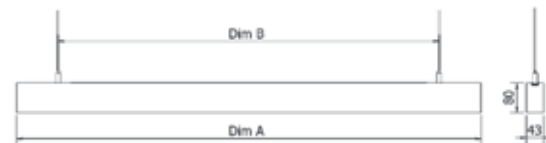

DIMENSIONAL DRAWINGS:

1200mm length with 2 suspensions.