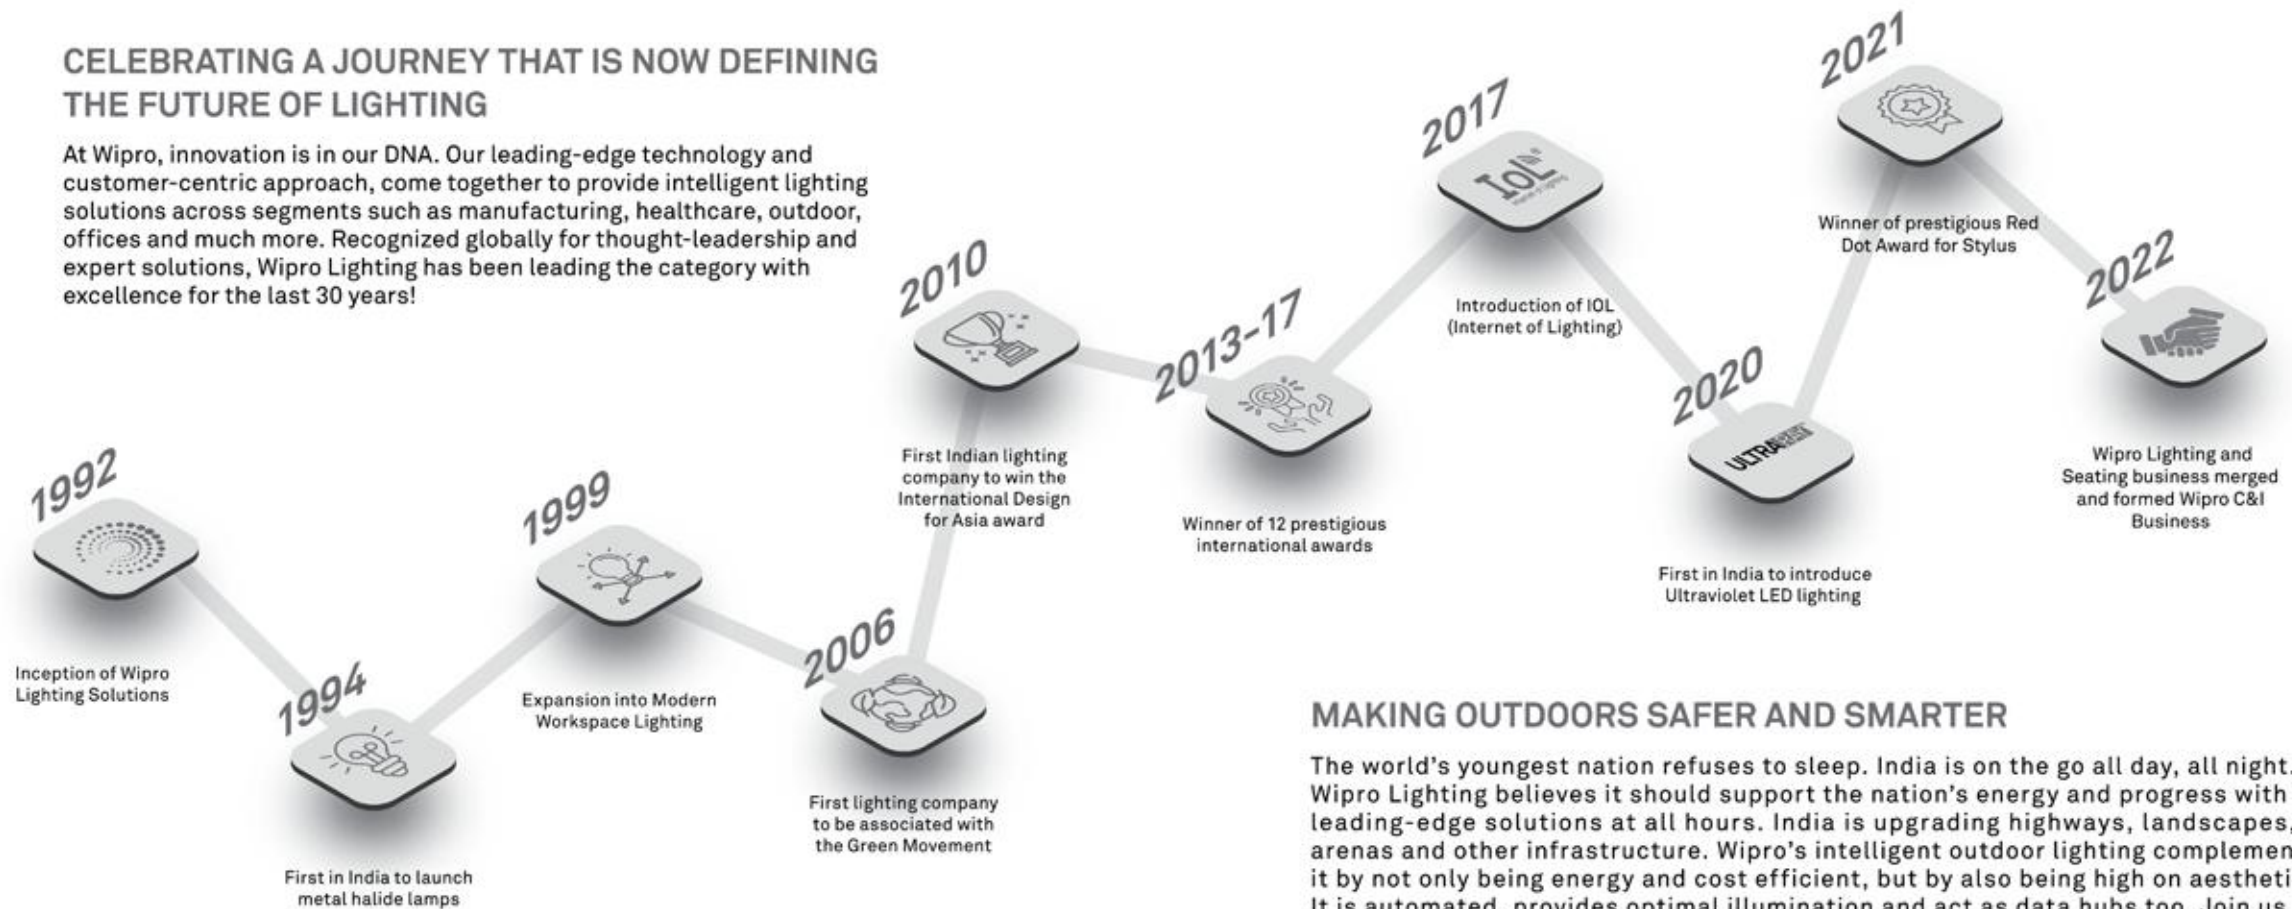

# 33 YEARS OF WIPRO LIGHTING

## CELEBRATING A JOURNEY THAT IS NOW DEFINING THE FUTURE OF LIGHTING

At Wipro, innovation is in our DNA. Our leading-edge technology and customer-centric approach, come together to provide intelligent lighting solutions across segments such as manufacturing, healthcare, outdoor, offices and much more. Recognized globally for thought-leadership and expert solutions, Wipro Lighting has been leading the category with excellence for the last 30 years!