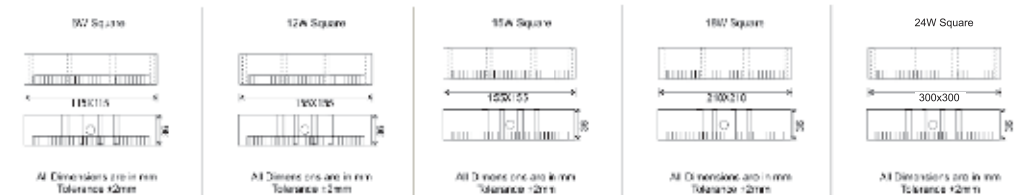

DIMENSIONAL DRAWINGS:

All dimensions are in mm. Tolerance ± 2mm.

ELECTRICAL & PACKING DATA IP20

Iris Slim Surface Mounted SQ

Catalogue Reference No.	Wattage (W)	Rated Voltage (V)	Main Current (A)	Case Lot (Nos)
LD81-350-XXX-60-SM	6W	240	0.03	12
LD81-101-XXX-60-SM	12W	240	0.05	18
LD81-131-XXX-60-SM	15W	240	0.06	20
LD81-171-XXX-60-SM	18W	240	0.08	06
LD81-271-XXX-65-SM	24W	240	0.10	05

• Also available in 3000K and 4000K. To order, replace 60 with 30/40 in above catalogue