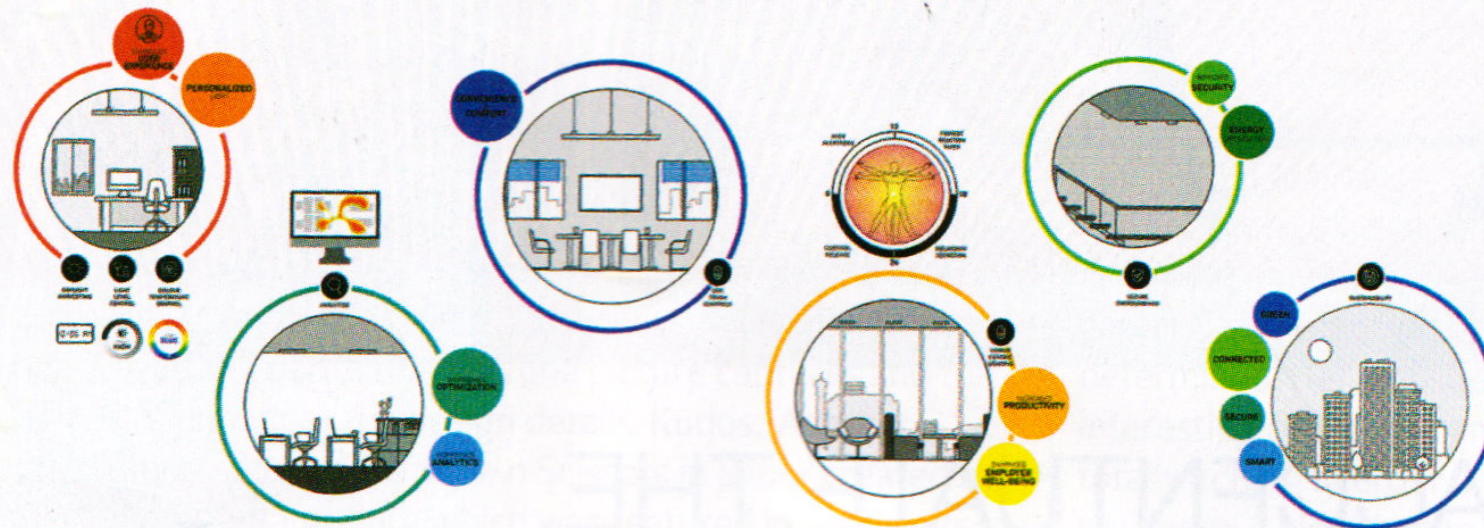

Wipro Lighting's Internet of Lighting

AT A RECENTLY ORGANIZED Light Show in Mumbai, Wipro Lighting unveiled its Internet of Lighting (IoL) solutions for smart and connected indoor and outdoor lighting. The brand collaborated with leading global technology companies like Cisco for Power over Ethernet (PoE) based lighting

solutions, and is also offering Human Centric Lighting solutions for new age workspaces. These collaborations enhance user experience and deliver the desired outcome — be it energy saving, or improving workspace productivity, and enhanced employee well-being. Wipro has also tied up with