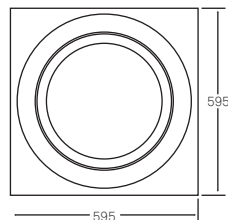

Introduces a circular geometry into the ceiling plane for visual interest

Surrounding circular light chamber, containing PMMA diffuser for indirect light

High efficiency LEDs

Constant Current Constant Voltage external driver with efficiency of minimum 85 %.

Dimension drawings

All dimensions are in mm. tolerance ± 2 mm

Applications

OFFICES

CONFERENCE ROOMS

BANKS

LECTURE HALLS

Electrical data