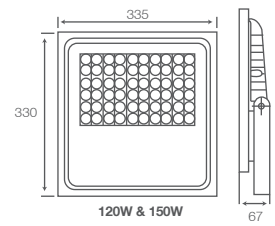

## INSTALLATION

- Suitable for external pole dia. up to 35mm (20W, 25W & 30W)
- Suitable for external pole dia. 55mm - (35W-100W) | 60mm - (110W - 250W),
- 3 way 10 Amp connector provided for quick connections

## ELECTRICAL DATA

**IP66**

CAT. NO.	POWER (W)	RATED VOLTAGE (V)	MAINS CURRENT (A)	CASE LOT (IN NOS.)
LR02-261-XXX-57-XX	20*	240	0.09	08
LR02-291-XXX-57-XX	25*	240	0.11	08
LR02-331-XXX-57-XX	30*	240	0.13	08
LR02-391-XXX-57-XX	35	240	0.15	02
LR02-451-XXX-57-XX	40	240	0.18	02
LR02-501-XXX-57-XX	45	240	0.20	02
LR02-671-XXX-57-G2	60	240	0.26	01
LR02-781-XXX-57-G2	70	240	0.31	01
LR02-981-XXX-57-G2	80	240	0.35	01
LR02-102-XXX-57-G2	90	240	0.39	01
LR02-112-XXX-57-G2	100	240	0.44	01
LR02-122-XXX-57-G2	110	240	0.48	01
LR02-132-XXX-57-G2	120	240	0.53	01
LR02-182-XXX-57-G2	150	240	0.66	01
LR02-212-XXX-57-G2	180	240	0.79	01
LR02-242-XXX-57-G2	200	240	0.88	01
LR02-262-XXX-57-G2	220	240	0.96	01
LR02-292-XXX-57-G2	250	240	1.09	01

## DIMENSION DRAWINGS

All dimensions are in mm. Tolerance  $\pm 2$  mm.