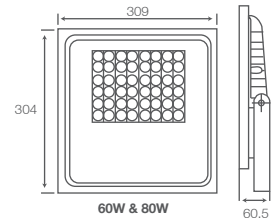

DIMENSION DRAWINGS

All dimensions are in mm. Tolerance ± 2 mm.