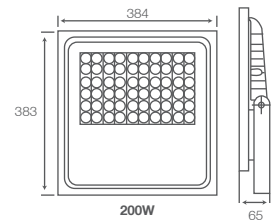

## INSTALLATION

- Suitable for external pole dia. up to 35mm (20W, 25W & 30W)
- Suitable for external pole dia. 55mm - (35W-100W) | 60mm - (110W - 250W),
- 3 way 10 Amp connector provided for quick connections

## ELECTRICAL DATA

**IP66**

CAT. NO.	POWER (W)	RATED VOLTAGE (V)	MAINS CURRENT (A)	CASE LOT (IN NOS.)
LR02-261-XXX-57-XX	20*	240	0.09	08
LR02-291-XXX-57-XX	25*	240	0.11	08
LR02-331-XXX-57-XX	30*	240	0.13	08
LR02-391-XXX-57-XX	35	240	0.15	02
LR02-451-XXX-57-XX	40	240	0.18	02
LR02-501-XXX-57-XX	45	240	0.20	02
LR02-671-XXX-57-G2	60	240	0.26	01
LR02-781-XXX-57-G2	70	240	0.31	01
LR02-981-XXX-57-G2	80	240	0.35	01
LR02-102-XXX-57-G2	90	240	0.39	01
LR02-112-XXX-57-G2	100	240	0.44	01
LR02-122-XXX-57-G2	110	240	0.48	01
LR02-132-XXX-57-G2	120	240	0.53	01
LR02-182-XXX-57-G2	150	240	0.66	01
LR02-212-XXX-57-G2	180	240	0.79	01
LR02-242-XXX-57-G2	200	240	0.88	01
LR02-262-XXX-57-G2	220	240	0.96	01
LR02-292-XXX-57-G2	250	240	1.09	01

## DIMENSION DRAWINGS

All dimensions are in mm. Tolerance  $\pm 2$  mm.