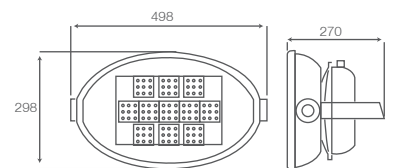

## INSTALLATION

- Suitable for external pole dia. up to 35mm (20W, 25W & 30W)
- Suitable for external pole dia. 55mm - (35W-100W) | 60mm - (110W - 250W),
- 3 way 10 Amp connector provided for quick connections

## ELECTRICAL DATA

**IP66**

CAT. NO.	POWER (W)	RATED VOLTAGE (V)	MAINS CURRENT (A)	CASE LOT (IN NOS.)
LR02-261-XXX-57-XX	20*	240	0.09	08
LR02-291-XXX-57-XX	25*	240	0.11	08
LR02-331-XXX-57-XX	30*	240	0.13	08
LR02-391-XXX-57-XX	35	240	0.15	02
LR02-451-XXX-57-XX	40	240	0.18	02
LR02-501-XXX-57-XX	45	240	0.20	02
LR02-671-XXX-57-G2	60	240	0.26	01
LR02-781-XXX-57-G2	70	240	0.31	01
LR02-981-XXX-57-G2	80	240	0.35	01
LR02-102-XXX-57-G2	90	240	0.39	01
LR02-112-XXX-57-G2	100	240	0.44	01
LR02-122-XXX-57-G2	110	240	0.48	01
LR02-132-XXX-57-G2	120	240	0.53	01
LR02-182-XXX-57-G2	150	240	0.66	01
LR02-212-XXX-57-G2	180	240	0.79	01
LR02-242-XXX-57-G2	200	240	0.88	01
LR02-262-XXX-57-G2	220	240	0.96	01
LR02-292-XXX-57-G2	250	240	1.09	01

## DIMENSION DRAWINGS

All dimensions are in mm. Tolerance  $\pm 2$  mm.