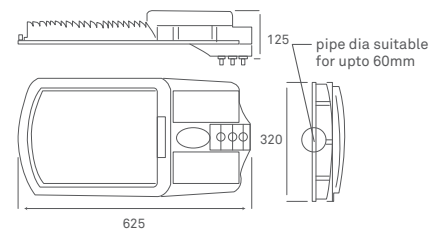

## DIMENSION DRAWINGS

20 W, 25W & 30W

35W, 40W & 45W

60W, 70W, 80W, 90W & 100W

110W & 120W

150W, 180W

200W, 220W & 250W

All dimensions are in mm. Tolerance  $\pm 2$ mm

## INSTALLATION

- Suitable for external pole dia. up to 35mm (20W, 25W & 30W)
- Suitable for external pole dia. 55mm - (35W-100W) | 60mm - (110W - 250W),
- 3 way 10 Amp connector provided for quick connections