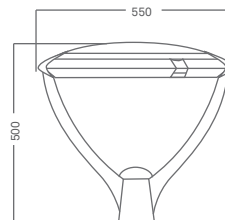

## DIMENSION DRAWINGS

All dimensions are in mm. Tolerance  $\pm 2$  mm.

## ACCESSORIES

- Pole to be ordered separately
- Pole dia 60-76mm