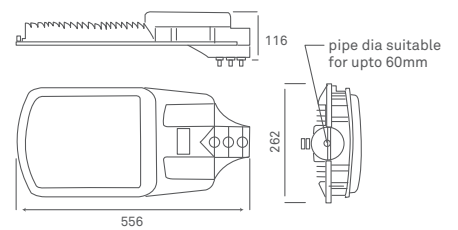

## DIMENSION DRAWINGS

20 W, 25W & 30W

35W, 40W & 45W

60W, 70W, 80W, 90W & 100W

110W & 120W

150W, 180W

200W, 220W & 250W

All dimensions are in mm. Tolerance  $\pm 2$ mm

## INSTALLATION

- Suitable for external pole dia. up to 35mm (20W, 25W & 30W)
- Suitable for external pole dia. 55mm - (35W-100W) | 60mm - (110W - 250W),
- 3 way 10 Amp connector provided for quick connections