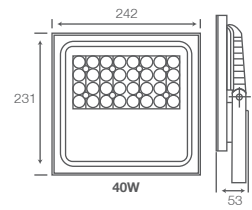

DIMENSION DRAWINGS

All dimensions are in mm. Tolerance ± 2 mm.