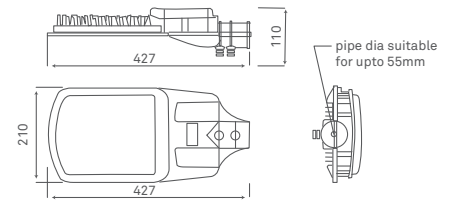

## DIMENSION DRAWINGS

20 W, 25W & 30W

35W, 40W & 45W

60W, 70W, 80W, 90W & 100W

110W & 120W

150W, 180W

200W, 220W & 250W

All dimensions are in mm. Tolerance  $\pm 2$ mm

## INSTALLATION

- Suitable for external pole dia. up to 35mm (20W, 25W & 30W)
- Suitable for external pole dia. 55mm - (35W-100W) | 60mm - (110W - 250W),
- 3 way 10 Amp connector provided for quick connections