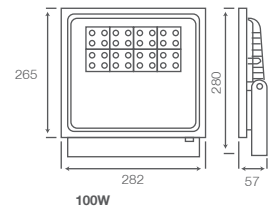

DIMENSION DRAWINGS

All dimensions are in mm. Tolerance ± 2 mm.