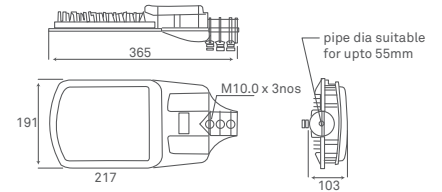

## DIMENSION DRAWINGS

20 W, 25W & 30W

35W, 40W & 45W

60W, 70W, 80W, 90W & 100W

110W & 120W

150W, 180W

200W, 220W & 250W

All dimensions are in mm. Tolerance  $\pm 2$ mm

## INSTALLATION

- Suitable for external pole dia. up to 35mm (20W, 25W & 30W)
- Suitable for external pole dia. 55mm - (35W-100W) | 60mm - (110W - 250W),
- 3 way 10 Amp connector provided for quick connections