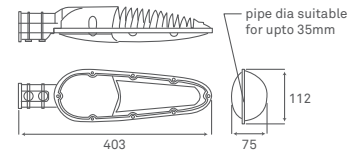

DIMENSION DRAWINGS

20 W, 25W & 30W