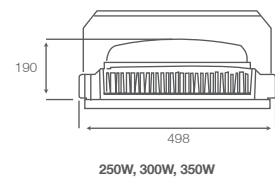

DIMENSION DRAWINGS

All dimensions are in mm. Tolerance ± 2 mm.