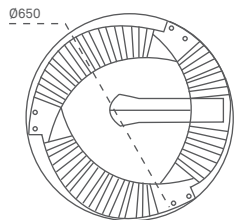

DIMENSION DRAWINGS

All dimensions are in mm. Tolerance ± 2 mm.