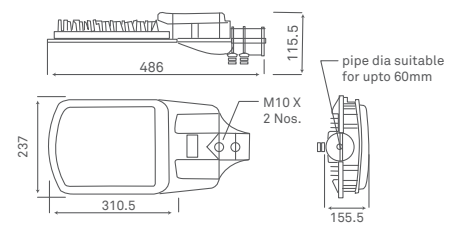

## DIMENSION DRAWINGS

20 W, 25W & 30W

35W, 40W & 45W

60W, 70W, 80W, 90W & 100W

110W & 120W

150W, 180W

200W, 220W & 250W

All dimensions are in mm. Tolerance  $\pm 2$ mm

## INSTALLATION

- Suitable for external pole dia. up to 35mm (20W, 25W & 30W)
- Suitable for external pole dia. 55mm - (35W-100W) | 60mm - (110W - 250W),
- 3 way 10 Amp connector provided for quick connections