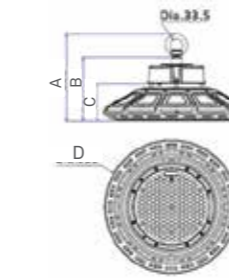

REFURBISHMENT PROJECT - LOWER WATTAGE HIGHER SAVINGS

AREA	MOUNTING HEIGHT	LUX REQUIREMENT	QUANTITY	PRODUCT	WATTAGE	ADVANTAGES
Length - 100m* Width - 50m	9m	200 Avg. Lux	90 Nos	Highbay with efficacy upto 120Lm/W	140 W	15% Lesser Wattage* which means : Energy savings Lower running costs Lesser capital investments
				Radial Pro+ with efficacy upto 140Lm/W	120 W	

INSTALLATION

- Factory fitted eye bolt for suspension

DIMENSION DRAWINGS

80W, 100W, 120W & 140W

WATTAGE (W)	A (mm)	B (mm)	C (mm)	D (mm)
80	199	139	68	321
100	199	139	68	321
120	228	168	97	383
140	228	168	97	383
200	228	168	97	383