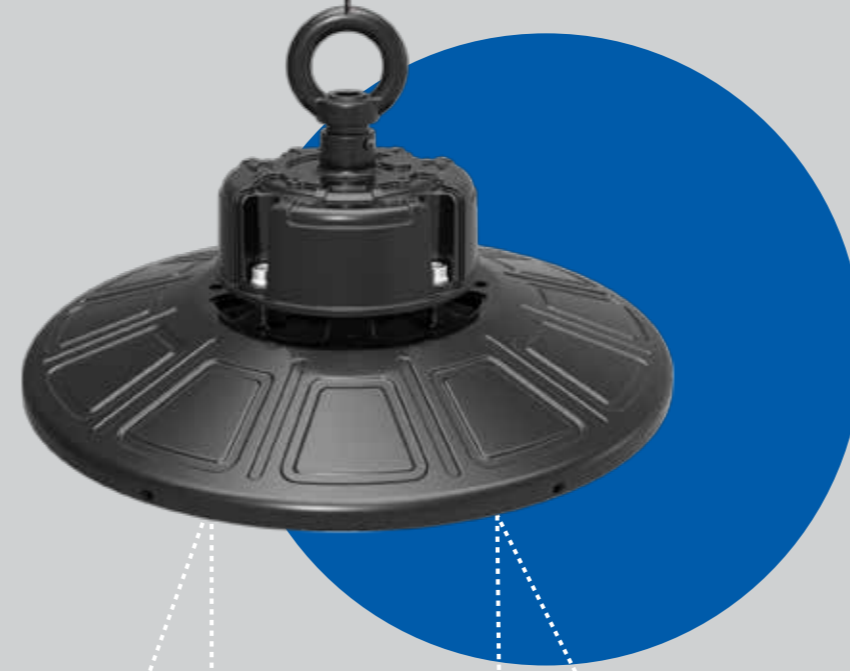

PRECISION LIGHTING

Option of 60° and 90° beam angles meets the demand of illuminance in various industrial applications.

Better Performance with enhanced work productivity

BEST-IN-CLASS LED DRIVER

Specially designed BIS approved potted LED driver ensures a long and maintenance free life delivering higher performance with internal voltage surge protection.

EASE OF INSTALLATION

Factory fitted eye bolt aids in quick and easy installation of the product that results in saving the installation time and avoids hassle.

RadialLED Pro+

High efficiency LED highbay

CASE STUDIES