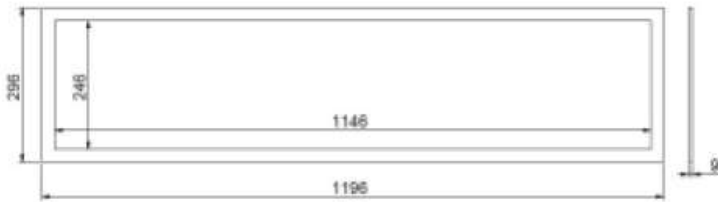

# Immaculate ultra PM up/down

LED 1x4 light suitable for suspended direct-indirect application

### Specifications

- Housing made of extruded aluminum and white Powder coated finish.
- High Luminous Flux imported LEDs for better Light output.
- Specially developed light guide panel to Transmit light 50% up and 50% down.
- Easy to mount with suspension kit and quick to service
- Designed and manufactured to comply with IS 10322 part 5/Sec 1 2012
- PoE-Product compatible with PoE system/smart engine

### Installation

- Suitable for suspended application

\* All dimensions are in mm  
Tolerance +/- 2mm