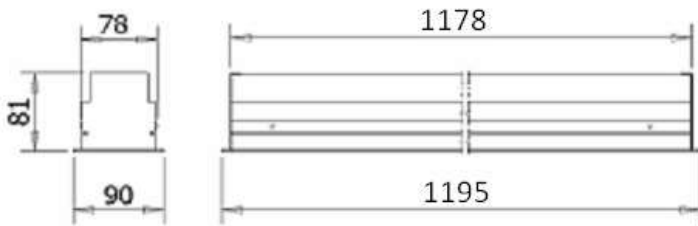

LM30-401-XXX-40-RW

Slim Linear LED luminaire

Specifications

- White powder coated finish CRCA Housing with extruded aluminum lip
- Special translucent satin finish virgin PMMA diffuser
- Designed and manufactured to comply with IS 10322 part 5/Sec 1 2012
- PoE-Product compatible with PoE system/smart engine

Installation

- Specially designed mounting brackets suitable for 10 to 30 mm thick POP / GYP board ceiling system

* All dimensions are in mm

Electrical Data :

IP20

Cat. No.	System wattage (W) $\pm 2W$	Rated Voltage (V)	Mains current (Amp)	Case Lot (nos)
LM30-401-XXX-40-RW	28 W	240	0.12	2