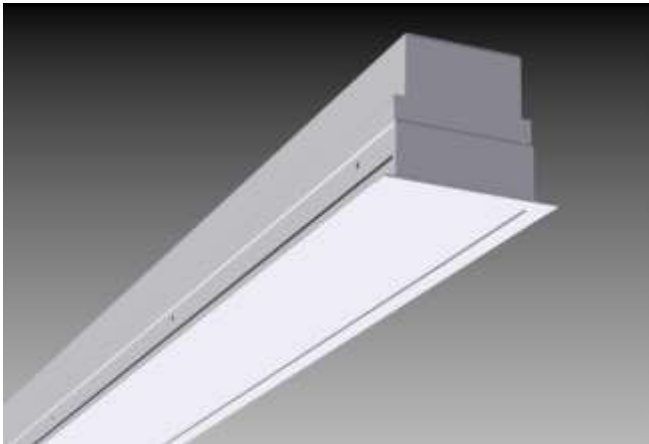

LM30-401-XXX-40-RW

Slim Linear LED luminaire

Specifications

- White powder coated finish CRCA Housing with extruded aluminum lip
- Special translucent satin finish virgin PMMA diffuser
- Designed and manufactured to comply with IS 10322 part 5/Sec 1 2012
- PoE-Product compatible with PoE system/smart engine

Installation

- Specially designed mounting brackets suitable for 10 to 30 mm thick POP / GYP board ceiling system

* All dimensions are in mm

Electrical Data :

IP20

Cat. No.	System wattage (W) $\pm 2W$	Rated Voltage (V)	Mains current (Amp)	Case Lot (nos)
LM30-401-XXX-40-RW	28 W	240	0.12	2