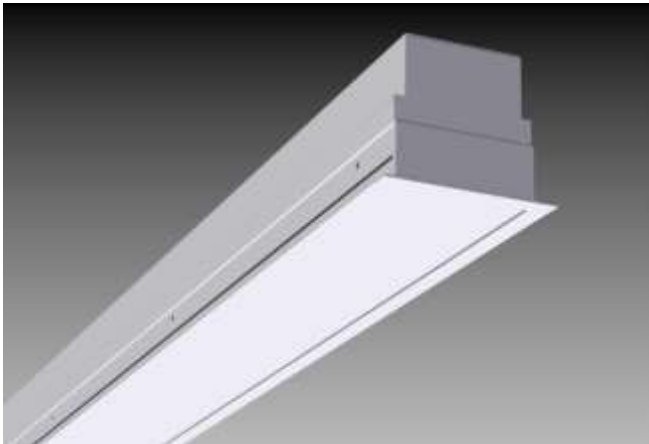

LM30-511-XXX-40-RW

Slim Linear LED luminaire

Specifications

- White powder coated finish CRCA Housing with extruded aluminum lip
- Special translucent satin finish virgin PMMA diffuser
- Designed and manufactured to comply with IS 10322 part 5/Sec 1 2012
- PoE-Product compatible with PoE system/smart engine

Installation

- Specially designed mounting brackets suitable for 10 to 30 mm thick POP / GYP board ceiling system

* All dimensions are in mm

Electrical Data :

IP20

Cat. No.	System wattage (W) $\pm 2W$	Rated Voltage (V)	Mains current (Amp)	Case Lot (nos)
LM30-511-XXX-40-RW	36 W	240	0.16	2