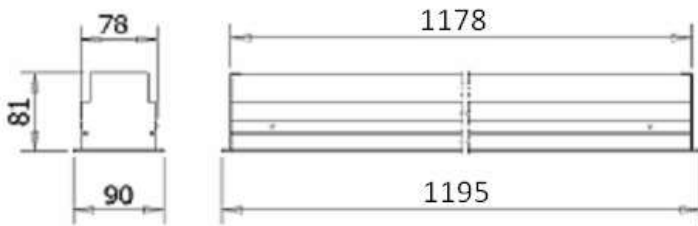

LM30-511-XXX-40-RW

Slim Linear LED luminaire

Specifications

- White powder coated finish CRCA Housing with extruded aluminum lip
- Special translucent satin finish virgin PMMA diffuser
- Designed and manufactured to comply with IS 10322 part 5/Sec 1 2012
- PoE-Product compatible with PoE system/smart engine

Installation

- Specially designed mounting brackets suitable for 10 to 30 mm thick POP / GYP board ceiling system

* All dimensions are in mm

Electrical Data :

IP20

Cat. No.	System wattage (W) $\pm 2W$	Rated Voltage (V)	Mains current (Amp)	Case Lot (nos)
LM30-511-XXX-40-RW	36 W	240	0.16	2