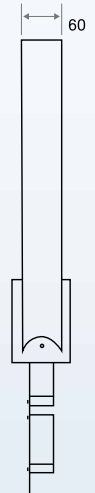

Product Dimensions

*All dimensions are in mm, +/- 5mm tolerance

*All dimensions are in mm, +/- 5mm tolerance

Electrical Data

Product Variant	Product Code	Power (W) ±10%	Rate Voltage (VAC)	Input Current (A)	Approx. weight (Kg)±0.2Kg	Case Lot (No.s)
Tekto Dual Triangle	LP19DT-931SYM57-XX	60	240	0.26	4	1
	LP19DT-931SYM40-XX	60	240	0.26	4	1
Tekto Seven	LP19-461-SYM-57-XX	30	240	0.13	2.2	1
	LP19-461-SYM-40-XX	30	240	0.13	2.2	1
	LP19-501-SYM-57-XX	45	240	0.20	2.2	1
	LP19-501-SYM-40-XX	45	240	0.20	2.2	1
	LP19-931-SYM-57-XX	60	240	0.26	2.5	1
	LP19-931-SYM-40-XX	60	240	0.26	2.5	1

Product Dimensions

*All dimensions are in mm, +/- 5mm tolerance

*All dimensions are within +/- 5mm tolerance

Electrical Data

Product Variant	Product Code	Power (W) ±2W	Rate Voltage (VAC)	Main Current (A) AC	Approx weight (Kg)	Case Lot (No.s)
Tekto Hexa	LP19H-461-SYM57-XX	30	240	0.13	28	1
	LP19H-501-SYM57-XX	45	240	0.20	2.8	1
	LP19H-931-SYM57-XX	60	240	0.26	3	1
Tekto Triangle	LP19T-461-SYM57-XX	30	240	0.13	2.5	1
	LP19T-501-SYM57-XX	45	240	0.20	2.5	1
	LP19T-931-SYM57-XX	60	240	0.26	2.8	1