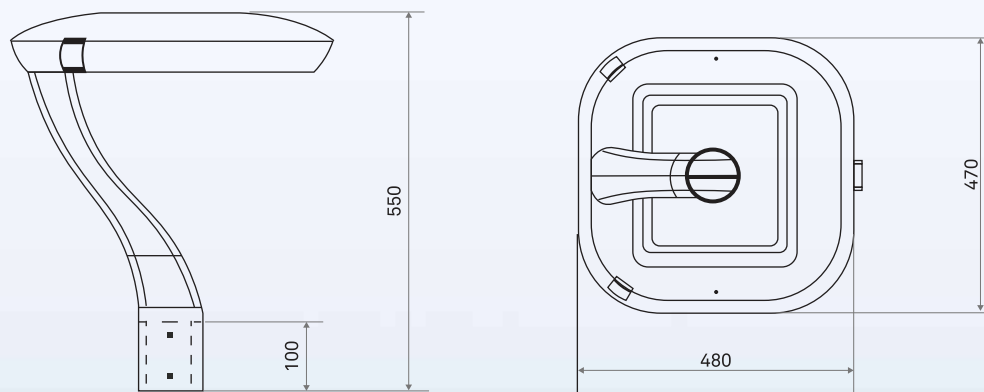

Asymmetric

Product Dimensions

*All dimensions are in mm, +/-5mm tolerance

Electrical Data

Product Code	Power (W) ±10%	Rate Voltage (VAC)	Main Current (AMP)	Approx weight (Kg)	Case Lot (No.s)
LP16-461-SYM-30-XX	30	240	0.13	8.0	1
LP16-461-SYM-40-XX	30	240	0.13	8.0	1
LP16-461-SYM-57-XX	30	240	0.13	8.0	1
LP16-931-SYM-30-XX	60	240	0.25	9.0	1
LP16-931-SYM-40-XX	60	240	0.25	9.0	1
LP16-931-SYM-57-XX	60	240	0.25	9.0	1
LP16-152-SYM-30-XX	100	240	0.42	8.2	1
LP16-152-SYM-40-XX	100	240	0.42	8.2	1
LP16-152-SYM-57-XX	100	240	0.42	8.2	1