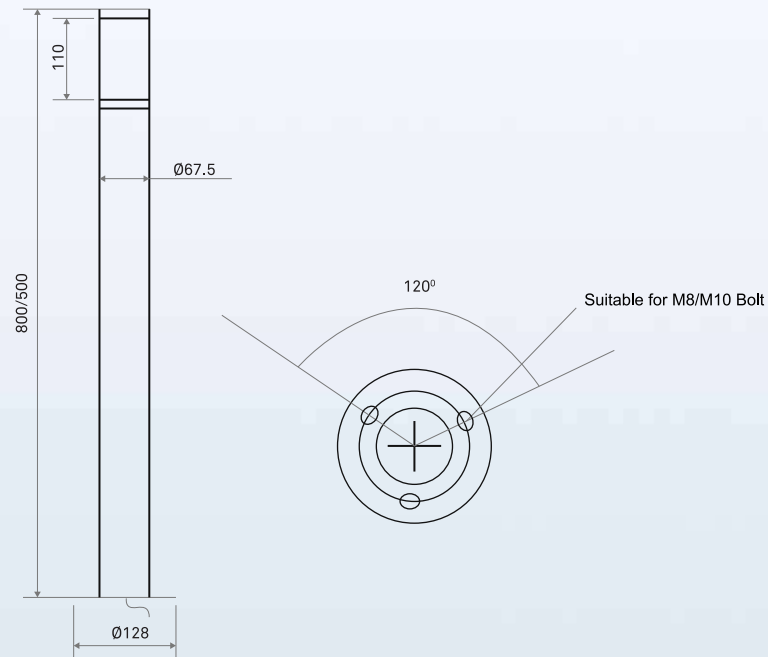

Specifications

IK10

3000K, 4000K & 6500K CCT

50,000 burning hours

CRI 70

Efficacy up to 70 lm/W

Product Dimensions

*All dimensions are in mm, tolerance +/-5mm
 *Available in 800mm & 500mm