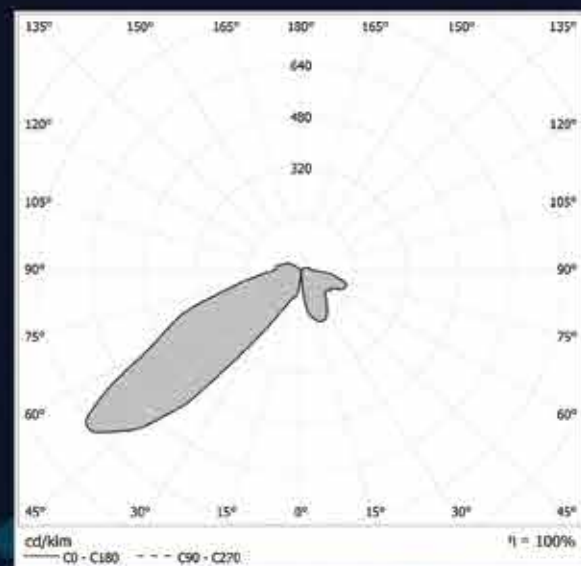

An Advance OptiVance™ Photometry with Symmetric and Asymmetric distribution.

Symmetric Lens to
light-up all sides evenly

Symmetric

Asymmetric Lens to
precise light control

Asymmetric

55° Peak Intensity with high efficacy of up to 135 lm/W.