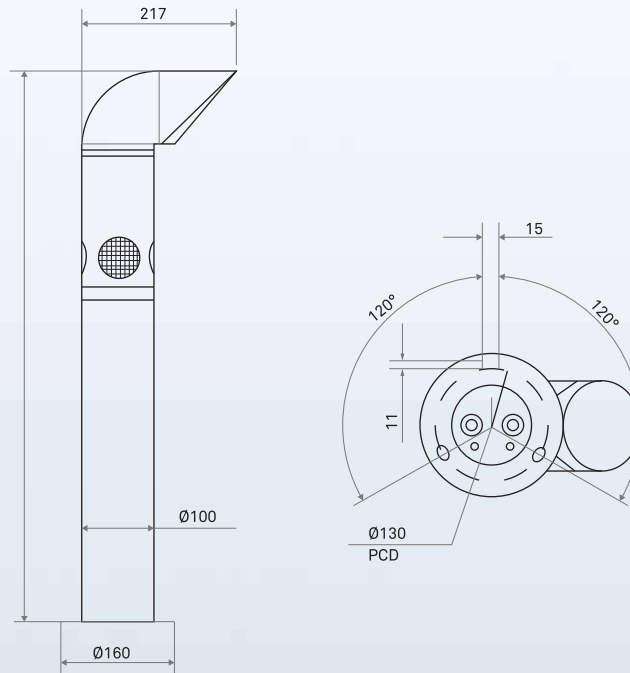

Product Dimensions

*All dimensions are in tolerance of +/-2mm

Electrical Data

Product Code	Power (W) $\pm 5\%$	Rated Voltage (V)	Mains Current (A)	Approx. Weight (kg)	Case Lot (No.s)
LB13-880-SPK-30-08	7	240	0.030	4.0	1
LB13-880-SPK-65-08	7	240	0.030	4.0	1
LB13-131-SPK-30-08	11	240	0.048	4.0	1
LB13-131-SPK-65-08	11	240	0.048	4.5	1