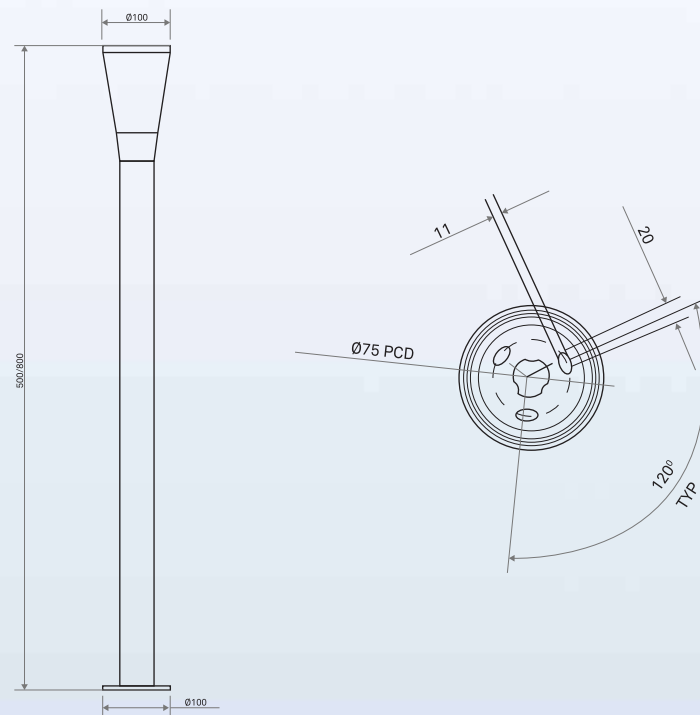

50,000 burning hours

CRI 70

Efficacy up to 100 lm/W

acorn

Product Dimensions

*All dimensions are in mm, tolerance +/-5mm

Electrical Data

Product Code	Product Dim (mm)	System Wattage (W) $\pm 5\%$	Rated Voltage (V)	Input Current (A)	Approx. Weight (Kg)	Case Lot (No.s)
LB16-111-XXX-57-05	500	8	240	0.035	0.65	4
LB16-111-XXX-40-05	500	8	240	0.035	0.65	4
LB16-131-XXX-57-05	500	11	240	0.048	0.65	4
LB16-131-XXX-40-05	500	11	240	0.048	0.65	4
LB16-111-XXX-57-08	800	8	240	0.035	0.95	4
LB16-111-XXX-40-08	800	8	240	0.035	0.95	4
LB16-131-XXX-57-08	800	11	240	0.048	0.95	4
LB16-131-XXX-40-08	800	11	240	0.048	0.95	4