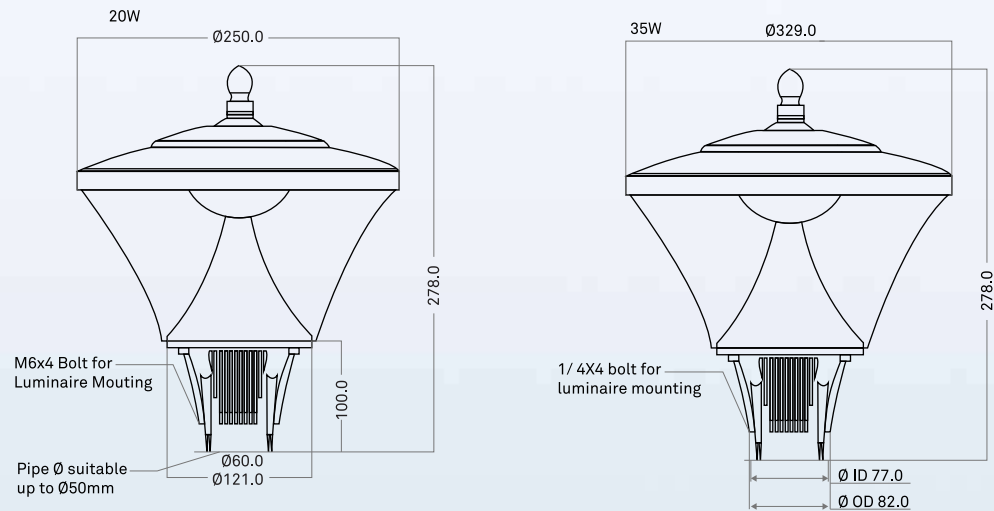

5700K CCT

50,000 burning hours

CRI 70

Efficacy up to 90-95 lm/W

bliss

Product Dimensions

*All dimensions are in mm, tolerance +/-5mm

Electrical Data