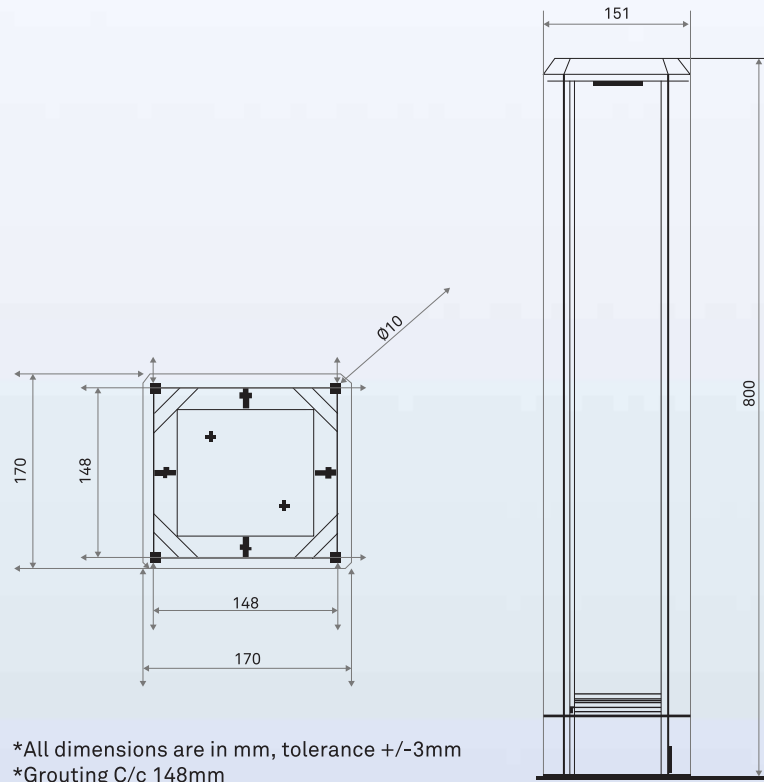

Product Dimensions

Electrical Data

Product Code	System Wattage (W+/-2)	Rated Voltage (Vac)	*Input Current (A)	Case Lot (Nos.)	Approx. Weight (kg)
LB18-111-XXX-57-08	8	240	0.035	4	2.4
LB18-111-XXX-40-08	8	240	0.035	4	2.4
LB18-131-XXX-57-08	11	240	0.043	4	2.4
LB18-131-XXX-40-08	11	240	0.043	4	2.4

*Rated system wattage and current will have tolerance as per IS 16104: 2012

- Option of 3000K, 4000K and 5700K CCT available
- 08 stands for height | 08 = 800mm