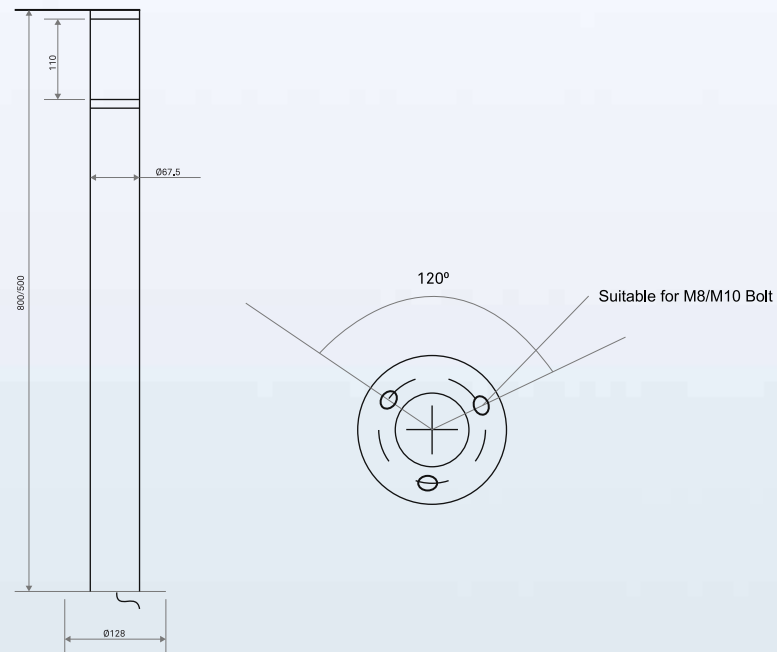

50,000 burning hours

CRI 70

Efficacy up to 80 lm/W

Product Dimensions

*All dimensions are in mm, tolerance +/-5mm
 *Available in 800mm & 500mm

Electrical Data

Product Code	Product Dim (mm)	Power (W) ±5%	Rated Voltage (V)	Mains Current (A)	Approx. Weight (Kg)	Case Lot (No.s)
LB14-880-X-30-05G1	500	7	240	0.030	1.0	4
LB14-880-X-30-08G1	800	7	240	0.030	1.4	4
LB14-880-X-65-05G1	500	7	240	0.030	1.0	4
LB14-880-X-65-08G1	800	7	240	0.030	1.4	4
LB14-131-X-30-05G1	500	11	240	0.048	1.0	4
LB14-131-X-30-08G1	800	11	240	0.048	1.4	4
LB14-131-X-65-05G1	500	11	240	0.048	1.0	4
LB14-131-X-65-08G1	800	11	240	0.048	1.4	4