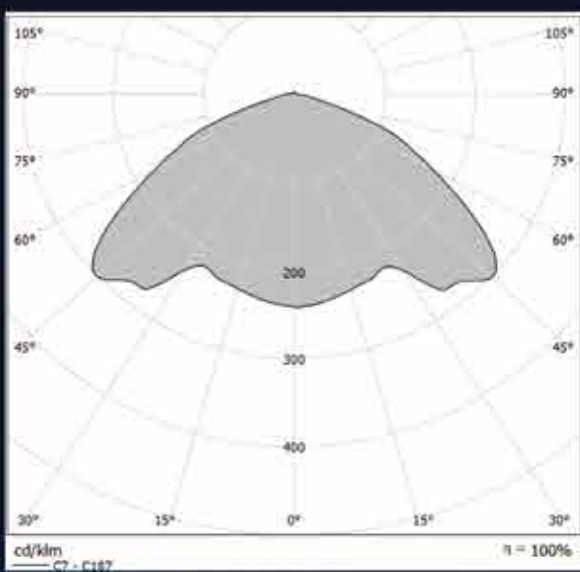

An Advance OptiVance™ Photometry with Symmetric and Asymmetric distribution.

Symmetric Lens to
light-up all sides evenly

Symmetric

Asymmetric Lens to
precise light control

Asymmetric

55° Peak Intensity with high efficacy of up to 135 lm/W.