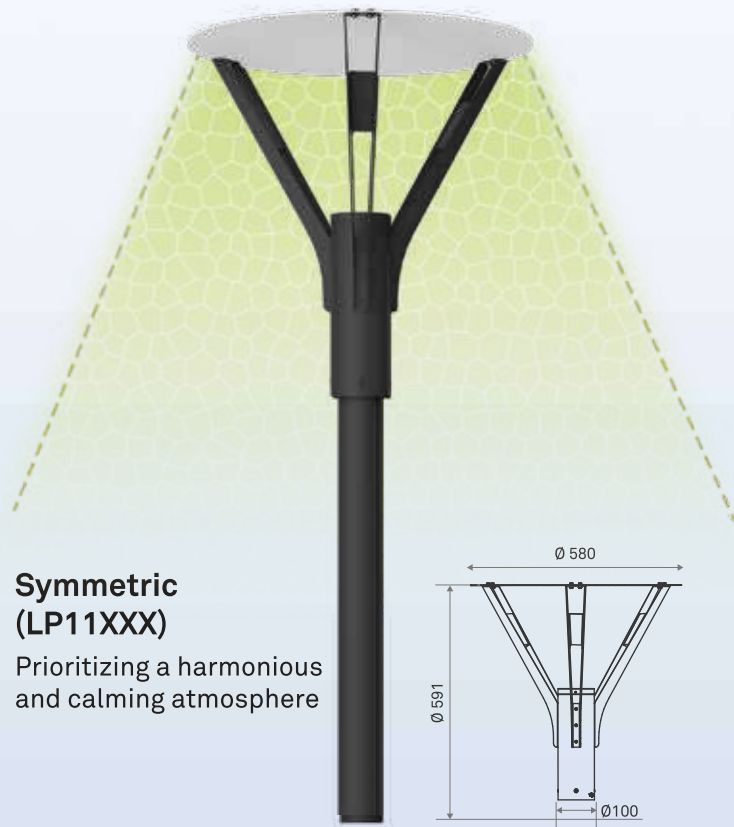

IK06

5700K CCT

50,000 burning hours

CRI 70

Efficacy up to 50 lm/W

Product Dimensions

Symmetric (LP11XXX)

Prioritizing a harmonious and calming atmosphere

Asymmetric (LP11ASM)

Casts a wider unidirectional light

*All dimensions are in mm, tolerance +/-5mm

Electrical Data

Product Code	Power (W) ±10%	Rate Voltage (VAC)	Main Current (AMP)	Approx weight (Kg)	Case Lot (No.s)
LP11-501-XXX-57-XX	45	240	0.2	7.0	1
LP11-501-SYM-57-XX	45	240	0.2	6.9	1