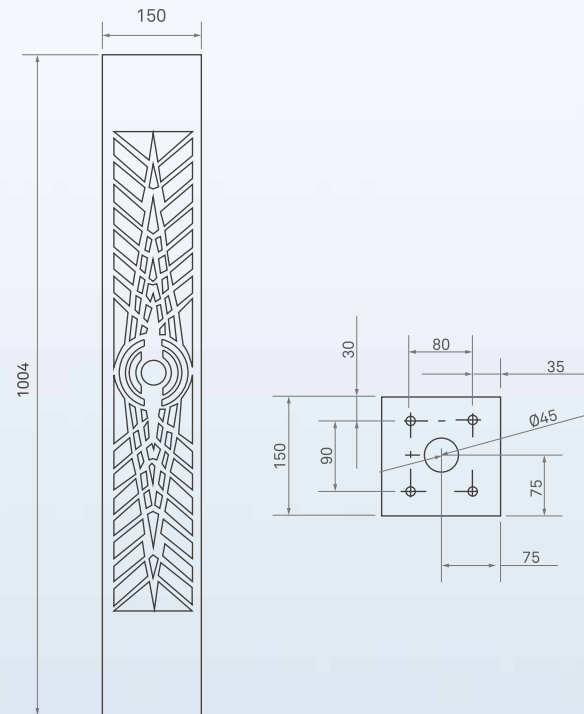

Product Dimensions

*All dimensions are in tolerance of +/-5mm
Grouting C/c 90 x 80mm.

Electrical Data

Product Code	CCT	System Wattage (W) ±2	Rated Voltage (V)	*Input Current (A)	Case Lot (No.s)	Approx. Weight (kg)
LB17-131-DE1-30-XX	3000	11	240	0.05	1	4.3
LB17-131-DE1-65-XX	6500	11	240	0.05	1	4.3
LB17-131-DE2-30-XX	3000	11	240	0.05	1	4.3
LB17-131-DE2-65-XX	6500	11	240	0.05	1	4.3
LB17-131-DE3-30-XX	3000	11	240	0.05	1	4.3
LB17-131-DE3-65-XX	6500	11	240	0.05	1	4.3

*Rated system wattage and current will have tolerance as per IS 16104: 2012

- Options of 2700K, 4000K and 6500K CCT available
- Replace XX Suffix code to SP Code for 5 years warranty