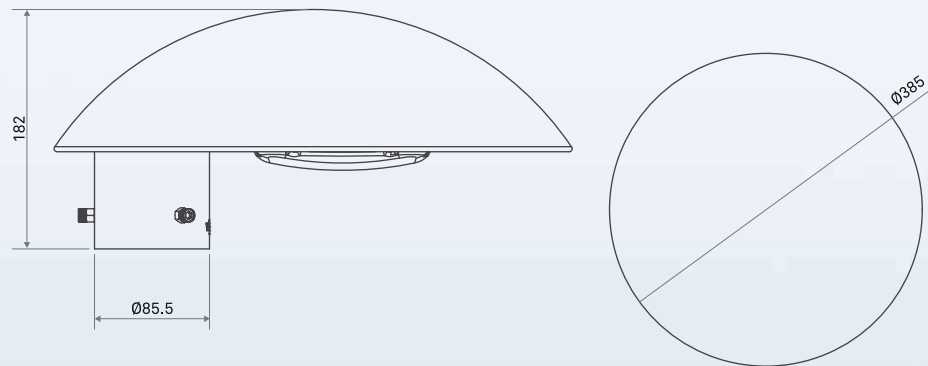

Specifications

IK08

2700K, 3000K, 4000K & 5700K CCT

50,000 burning hours

CRI 70

Efficacy up to 100 lm/W

Product Dimensions

Dark Sky Approved