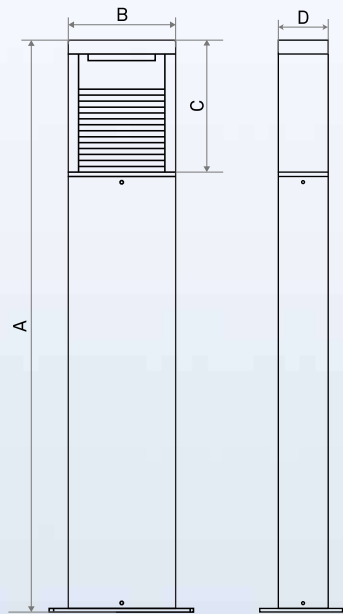

Product Code	Wattage (W)	Dim A ± 5mm	Dim B ± 2mm	Dim C ± 2mm	Dim D ± 2mm	Dim E ± 2mm	Dim F ± 2mm	Dim. G ± 2 mm
LB34	40	3000	1970	1005	Ø100	Ø215	Ø215	170
LB34	70	4000	1970	2005	Ø100	Ø215	Ø215	170

*All dimensions are in tolerance of +/-2mm