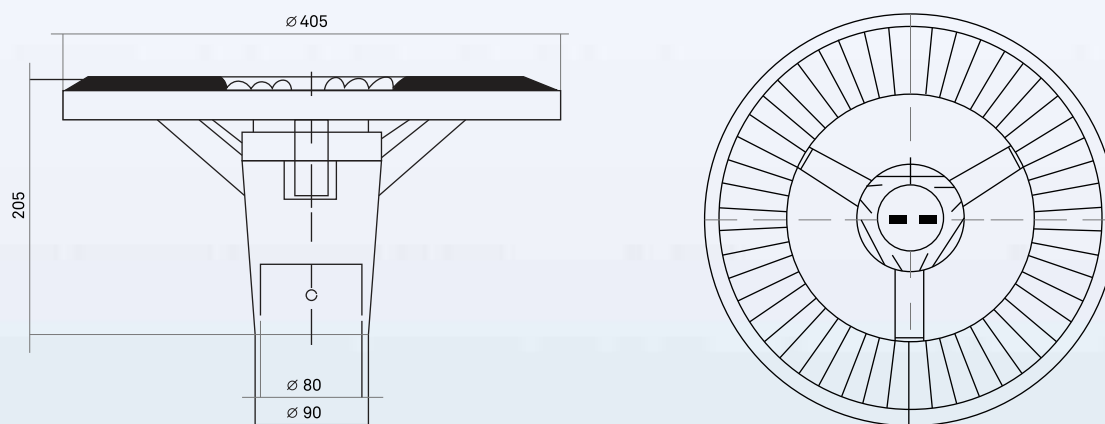

Product Dimensions

*All dimensions are in mm, tolerance +/-5mm

Electrical Data

Product Code	Power (W) $\pm 10\%$	Rate Voltage (VAC)	Input Current (AMP)	Approx weight (Kg)	Case Lot (No.s)
LP05-351-XXX-30-G2	30	240	0.13	4.0	1
LP05-351-XXX-40-G2	30	240	0.13	4.0	1
LP05-351-XXX-57-G2	30	240	0.13	4.0	1
LP05-501-XXX-30-G2	45	240	0.20	4.5	1
LP05-501-XXX-40-G2	45	240	0.20	4.5	1
LP05-501-XXX-57-G2	45	240	0.20	4.5	1
LP05-711-XXX-30-G2	60	240	0.26	5.0	1
LP05-711-XXX-40-G2	60	240	0.26	5.0	1
LP05-711-XXX-57-G2	60	240	0.26	5.0	1

*Rated System wattage and current will have tolerance as per IS 16104:2012

- Suitable for external pole dia 70mm to 75 mm (To be ordered separately)
- Options of 3000K, 4000K & 5700K CCT available
- Availability of smart and connected options