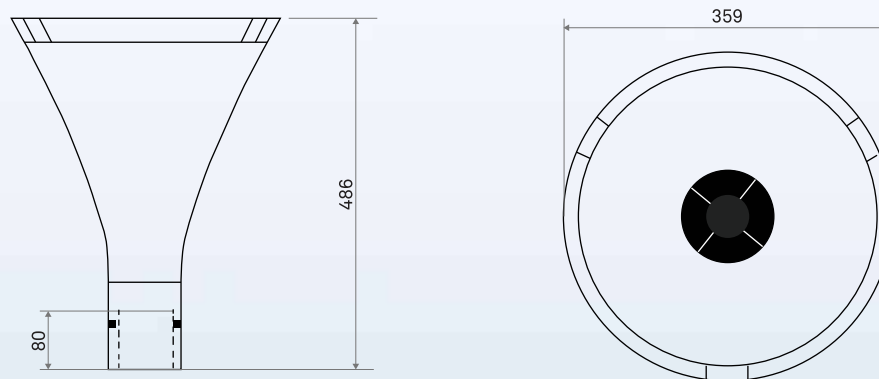

Product Dimensions

*All dimensions are within +/- 5mm tolerance

Electrical Data

Product Code	Power (W) $\pm 10\%$	Rate Voltage (VAC)	Main Current (AMP)	Approx weight (Kg)	Case Lot (No.s)
LP14-461-SYM-30-XX	30	240	0.13	4.0	1
LP14-461-SYM-40-XX	30	240	0.13	4.0	1
LP14-461-SYM-57-XX	30	240	0.13	4.0	1
LP14-501-SYM-30-XX	45	240	0.20	4.0	1
LP14-501-SYM-40-XX	45	240	0.20	4.0	1
LP14-501-SYM-57-XX	45	240	0.20	4.0	1