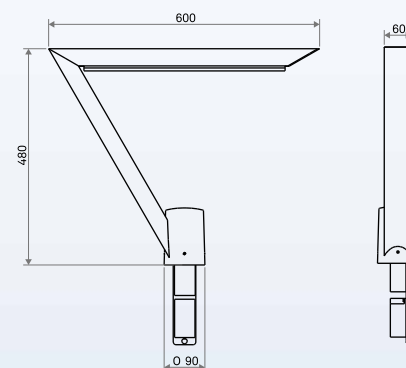

Product Dimensions

*All dimensions are in mm, +/- 5mm tolerance

*All dimensions are in mm, +/- 5mm tolerance

Electrical Data

Product Variant	Product Code	Power (W) ±10%	Rate Voltage (VAC)	Input Current (A)	Approx. weight (Kg)±0.2Kg	Case Lot (No.s)
Tekto Dual Triangle	LP19DT-931SYM57-XX	60	240	0.26	4	1
	LP19DT-931SYM40-XX	60	240	0.26	4	1
Tekto Seven	LP19-461-SYM-57-XX	30	240	0.13	2.2	1
	LP19-461-SYM-40-XX	30	240	0.13	2.2	1
	LP19-501-SYM-57-XX	45	240	0.20	2.2	1
	LP19-501-SYM-40-XX	45	240	0.20	2.2	1
	LP19-931-SYM-57-XX	60	240	0.26	2.5	1
	LP19-931-SYM-40-XX	60	240	0.26	2.5	1