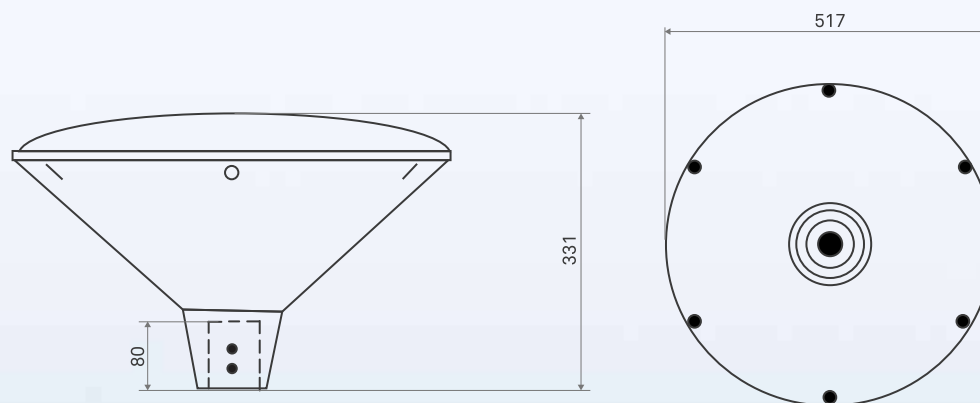

Product Dimensions

*All dimensions are within +/- 5mm tolerance

Electrical Data

Product Code	Power (W) $\pm 10\%$	Rate Voltage (VAC)	Main Current (AMP)	Approx weight (Kg)	Case Lot (No.s)
LP15-461-SYM-30-XX	30	240	0.13	5.0	1
LP15-461-SYM-40-XX	30	240	0.13	5.0	1
LP15-461-SYM-57-XX	30	240	0.13	5.0	1
LP15-931-SYM-30-XX	60	240	0.25	6.0	1
LP15-931-SYM-40-XX	60	240	0.25	6.0	1
LP15-931-SYM-57-XX	60	240	0.25	6.0	1
LP15-152-SYM-30-XX	100	240	0.42	5.6	1
LP15-152-SYM-40-XX	100	240	0.42	5.6	1
LP15-152-SYM-57-XX	100	240	0.42	5.6	1