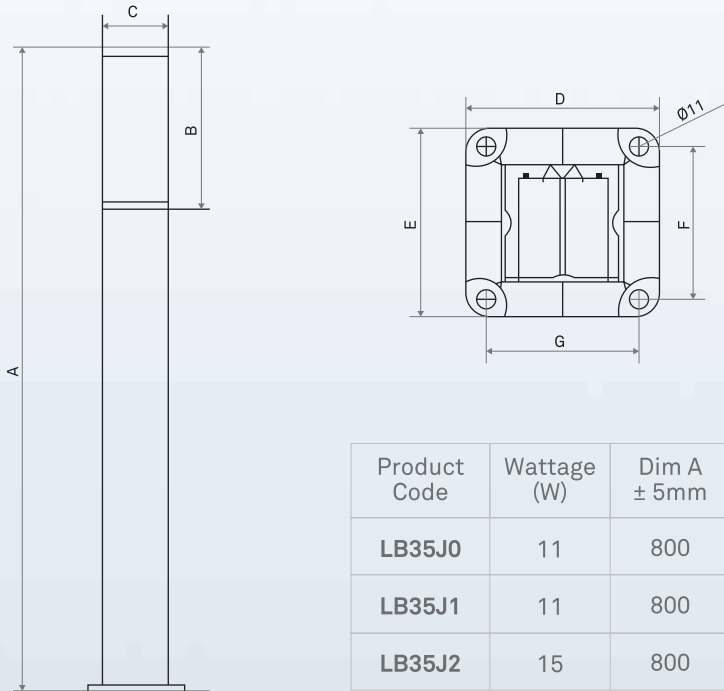

CRI 80

Efficacy up to 100 lm/W

strix

Product Dimensions

Product Code	Wattage (W)	Dim A ± 5mm	Dim B ± 2mm	Dim C ± 2mm	Dim D ± 2mm	Dim E ± 2mm	Dim F ± 2mm	Dim G ± 2mm
LB35J0	11	800	204	80	120	120	96	96
LB35J1	11	800	204	83	120	120	96	96
LB35J2	15	800	204	83	120	120	96	96