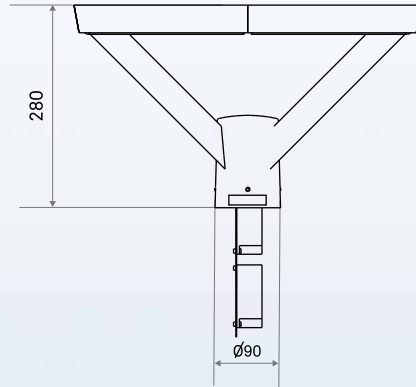

Product Dimensions

*All dimensions are in mm, +/- 5mm tolerance

*All dimensions are within +/- 5mm tolerance

Electrical Data

Product Variant	Product Code	Power (W) ±2W	Rate Voltage (VAC)	Main Current (A) AC	Approx weight (Kg)	Case Lot (No.s)
Tekto Hexa	LP19H-461-SYM57-XX	30	240	0.13	28	1
	LP19H-501-SYM57-XX	45	240	0.20	2.8	1
	LP19H-931-SYM57-XX	60	240	0.26	3	1
Tekto Triangle	LP19T-461-SYM57-XX	30	240	0.13	2.5	1
	LP19T-501-SYM57-XX	45	240	0.20	2.5	1
	LP19T-931-SYM57-XX	60	240	0.26	2.8	1