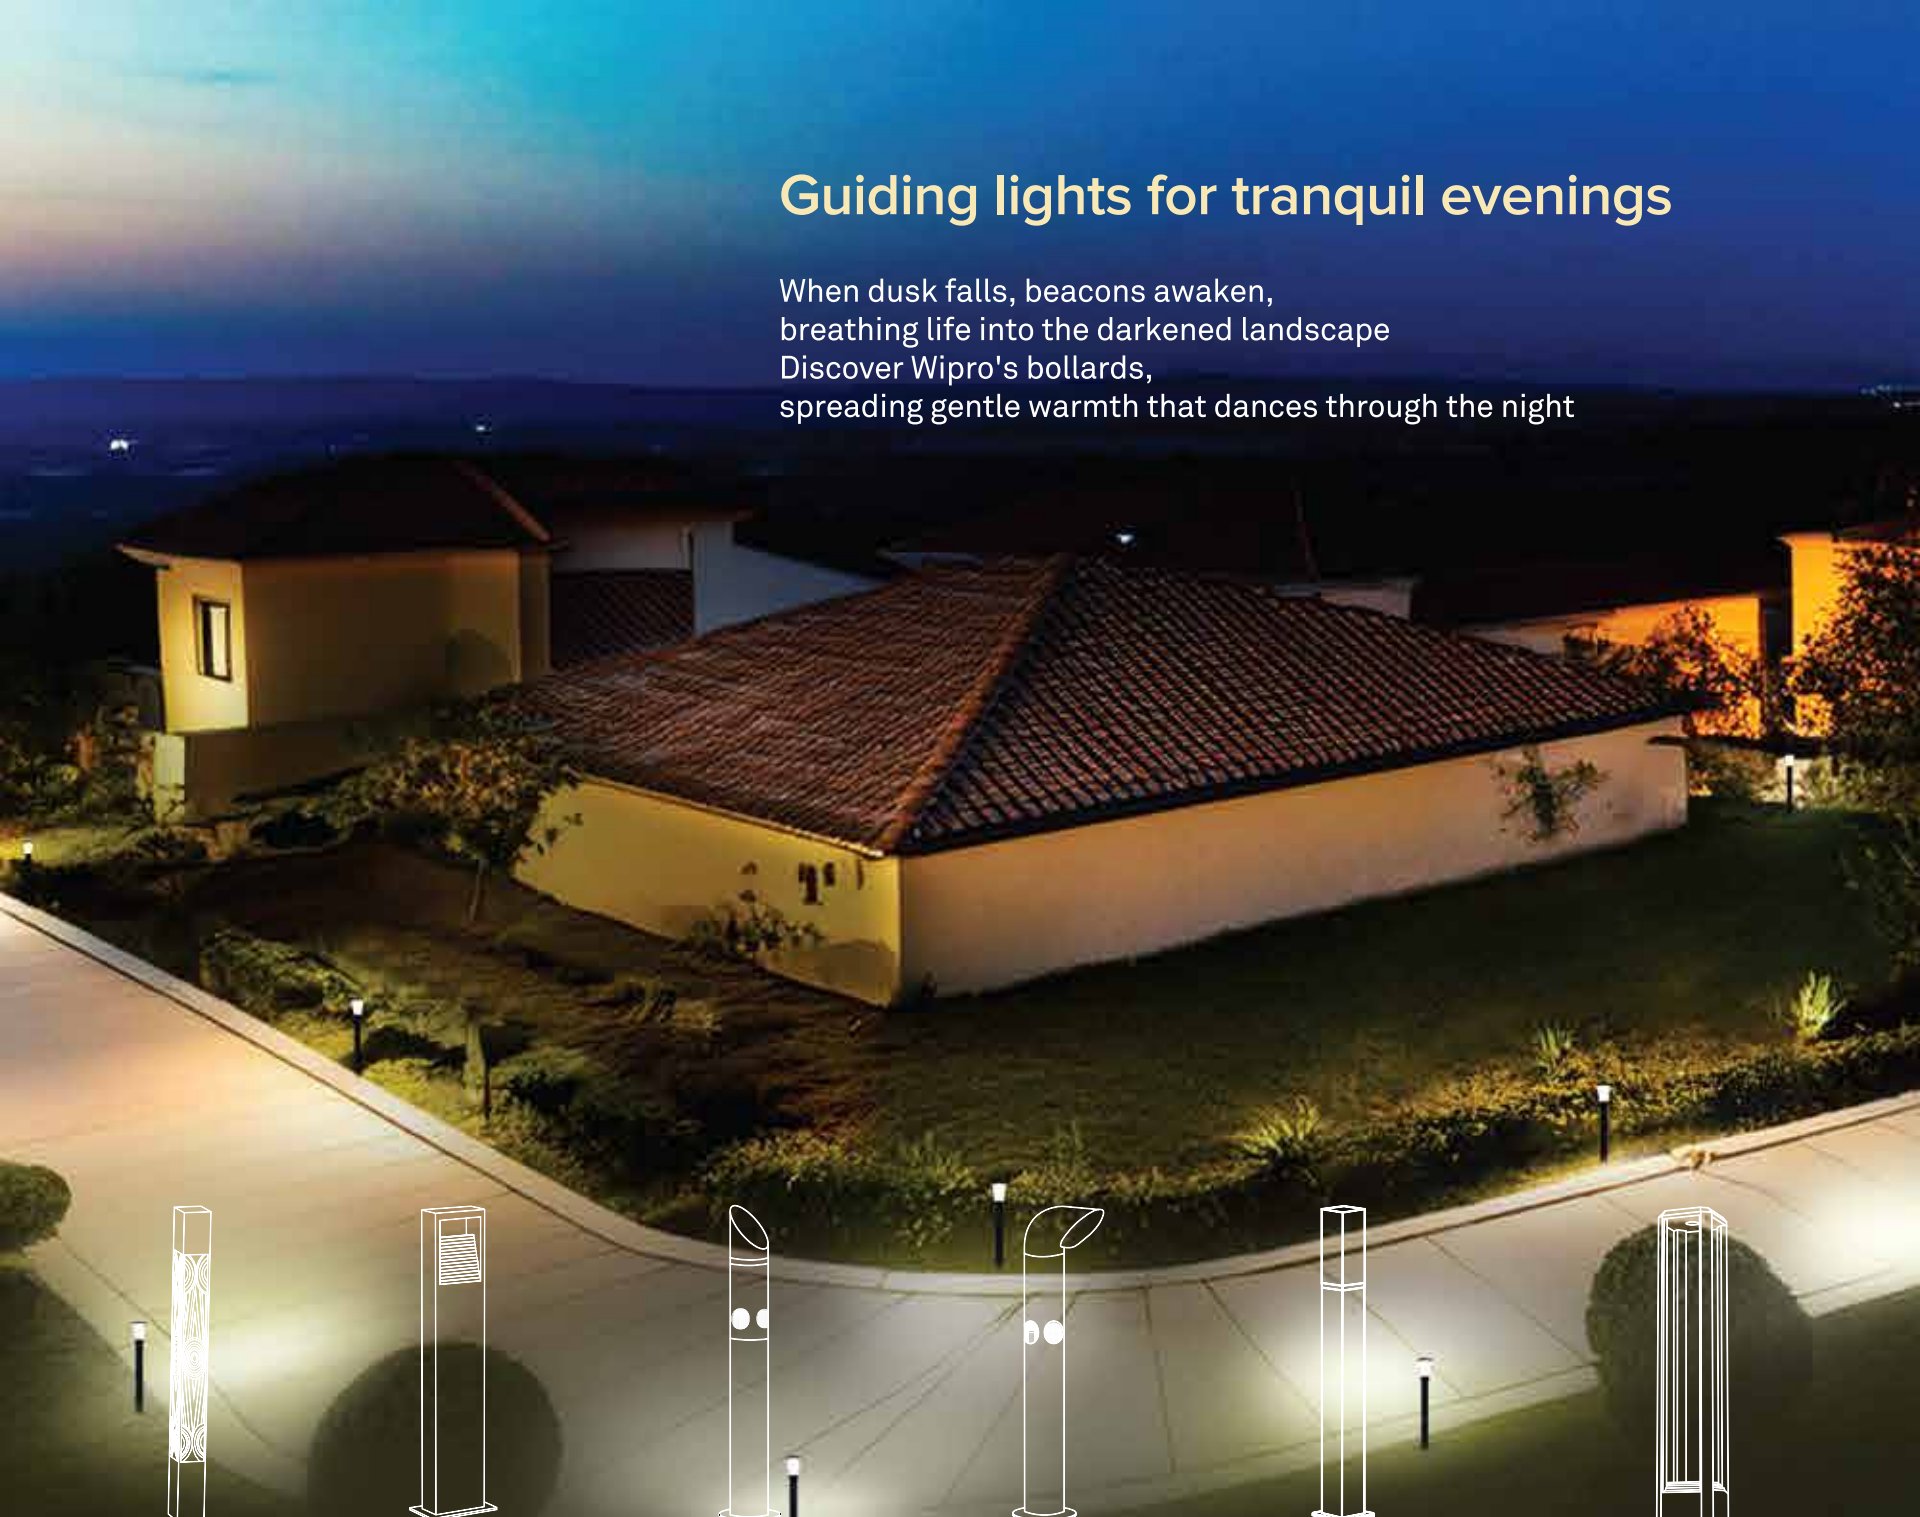

• Tuscan foundation bolt to be order separately

Guiding lights for tranquil evenings

When dusk falls, beacons awaken,
breathing life into the darkened landscape
Discover Wipro's bollards,
spreading gentle warmth that dances through the night