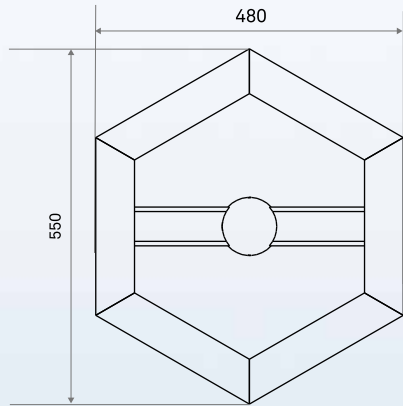

Product Dimensions

*All dimensions are in mm, +/- 5mm tolerance