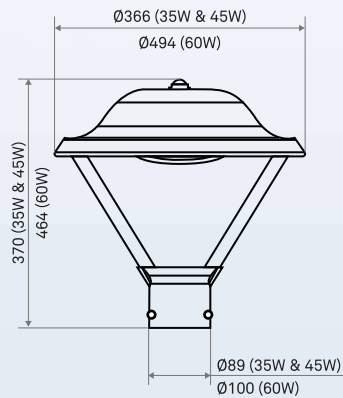

Product Dimensions

Dark Sky Approved

*All dimensions are in mm, tolerance +/-5mm

Electrical Data

Product Code	Power (W) $\pm 10\%$	Rate Voltage (VAC)	Main Current (AMP)	Approx weight (Kg)	Case Lot (No.s)
LP09-431-XXX-57-XX	35	240	0.15	2.2	1
LP09-501-XXX-57-XX	45	240	0.19	2.2	1
LP09S-431-XX-57-XX	35	240	0.15	2.2	1
LP09S-501-XX-57-XX	45	240	0.19	2.2	1
LP09B-671-XX-57-XX	60	240	0.26	4.2	1
LP09SB-671-X-57-XX	60	240	0.26	4.2	1

*Rated System wattage and current will have tolerance as per IS 16104:2012

- Suitable for external pole dia 60mm to 75mm (To be ordered separately)
- Replace XX suffix codes to SP for 5-year
- LP09 / LP09B – Fresnel Lens & LP09S / LP09SB – Street Optics
- Options of 2700K, 3000K, 4000K CCT available
- Availability of smart and connected options