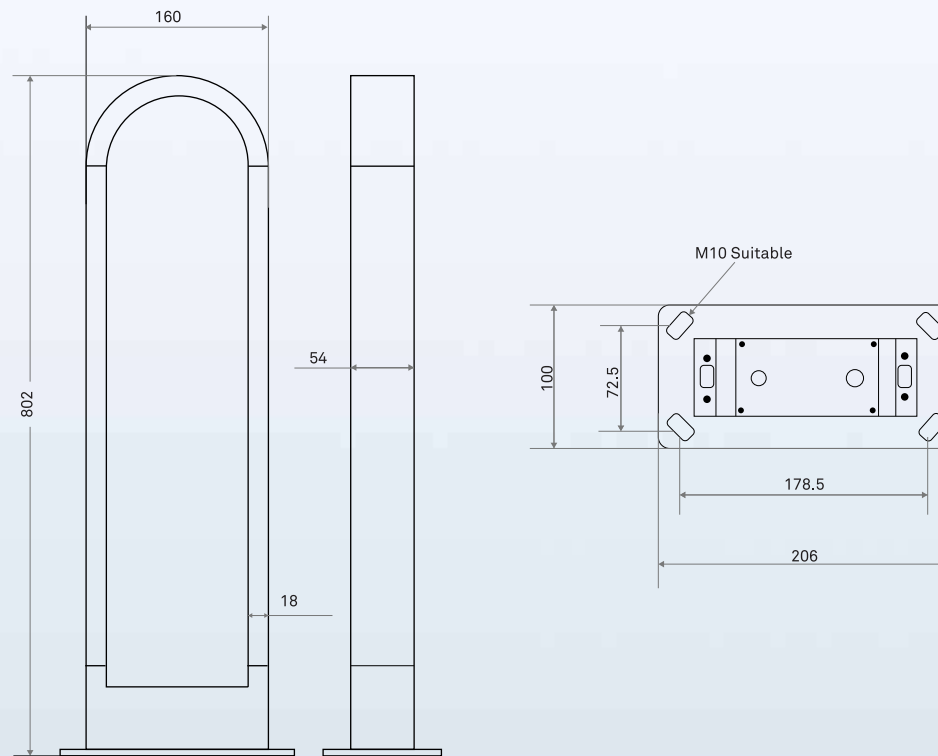

ulix

Product Dimensions

*All dimensions are in tolerance of +/-5 mm
 *Grouting C/c 178.5 x 72.5mm

Electrical Data

Product Code	System Wattage (W+/-2)	Rated Voltage (Vac)	*Input Current (A)	Case Lot (Nos.)	Approx. Weight (kg)
LB19-111-XXX-57-08	8	240	0.035	4	2.2
LB19-111-XXX-40-08	8	240	0.035	4	2.2
LB19-131-XXX-57-08	11	240	0.043	4	2.2
LB19-131-XXX-40-08	11	240	0.043	4	2.2