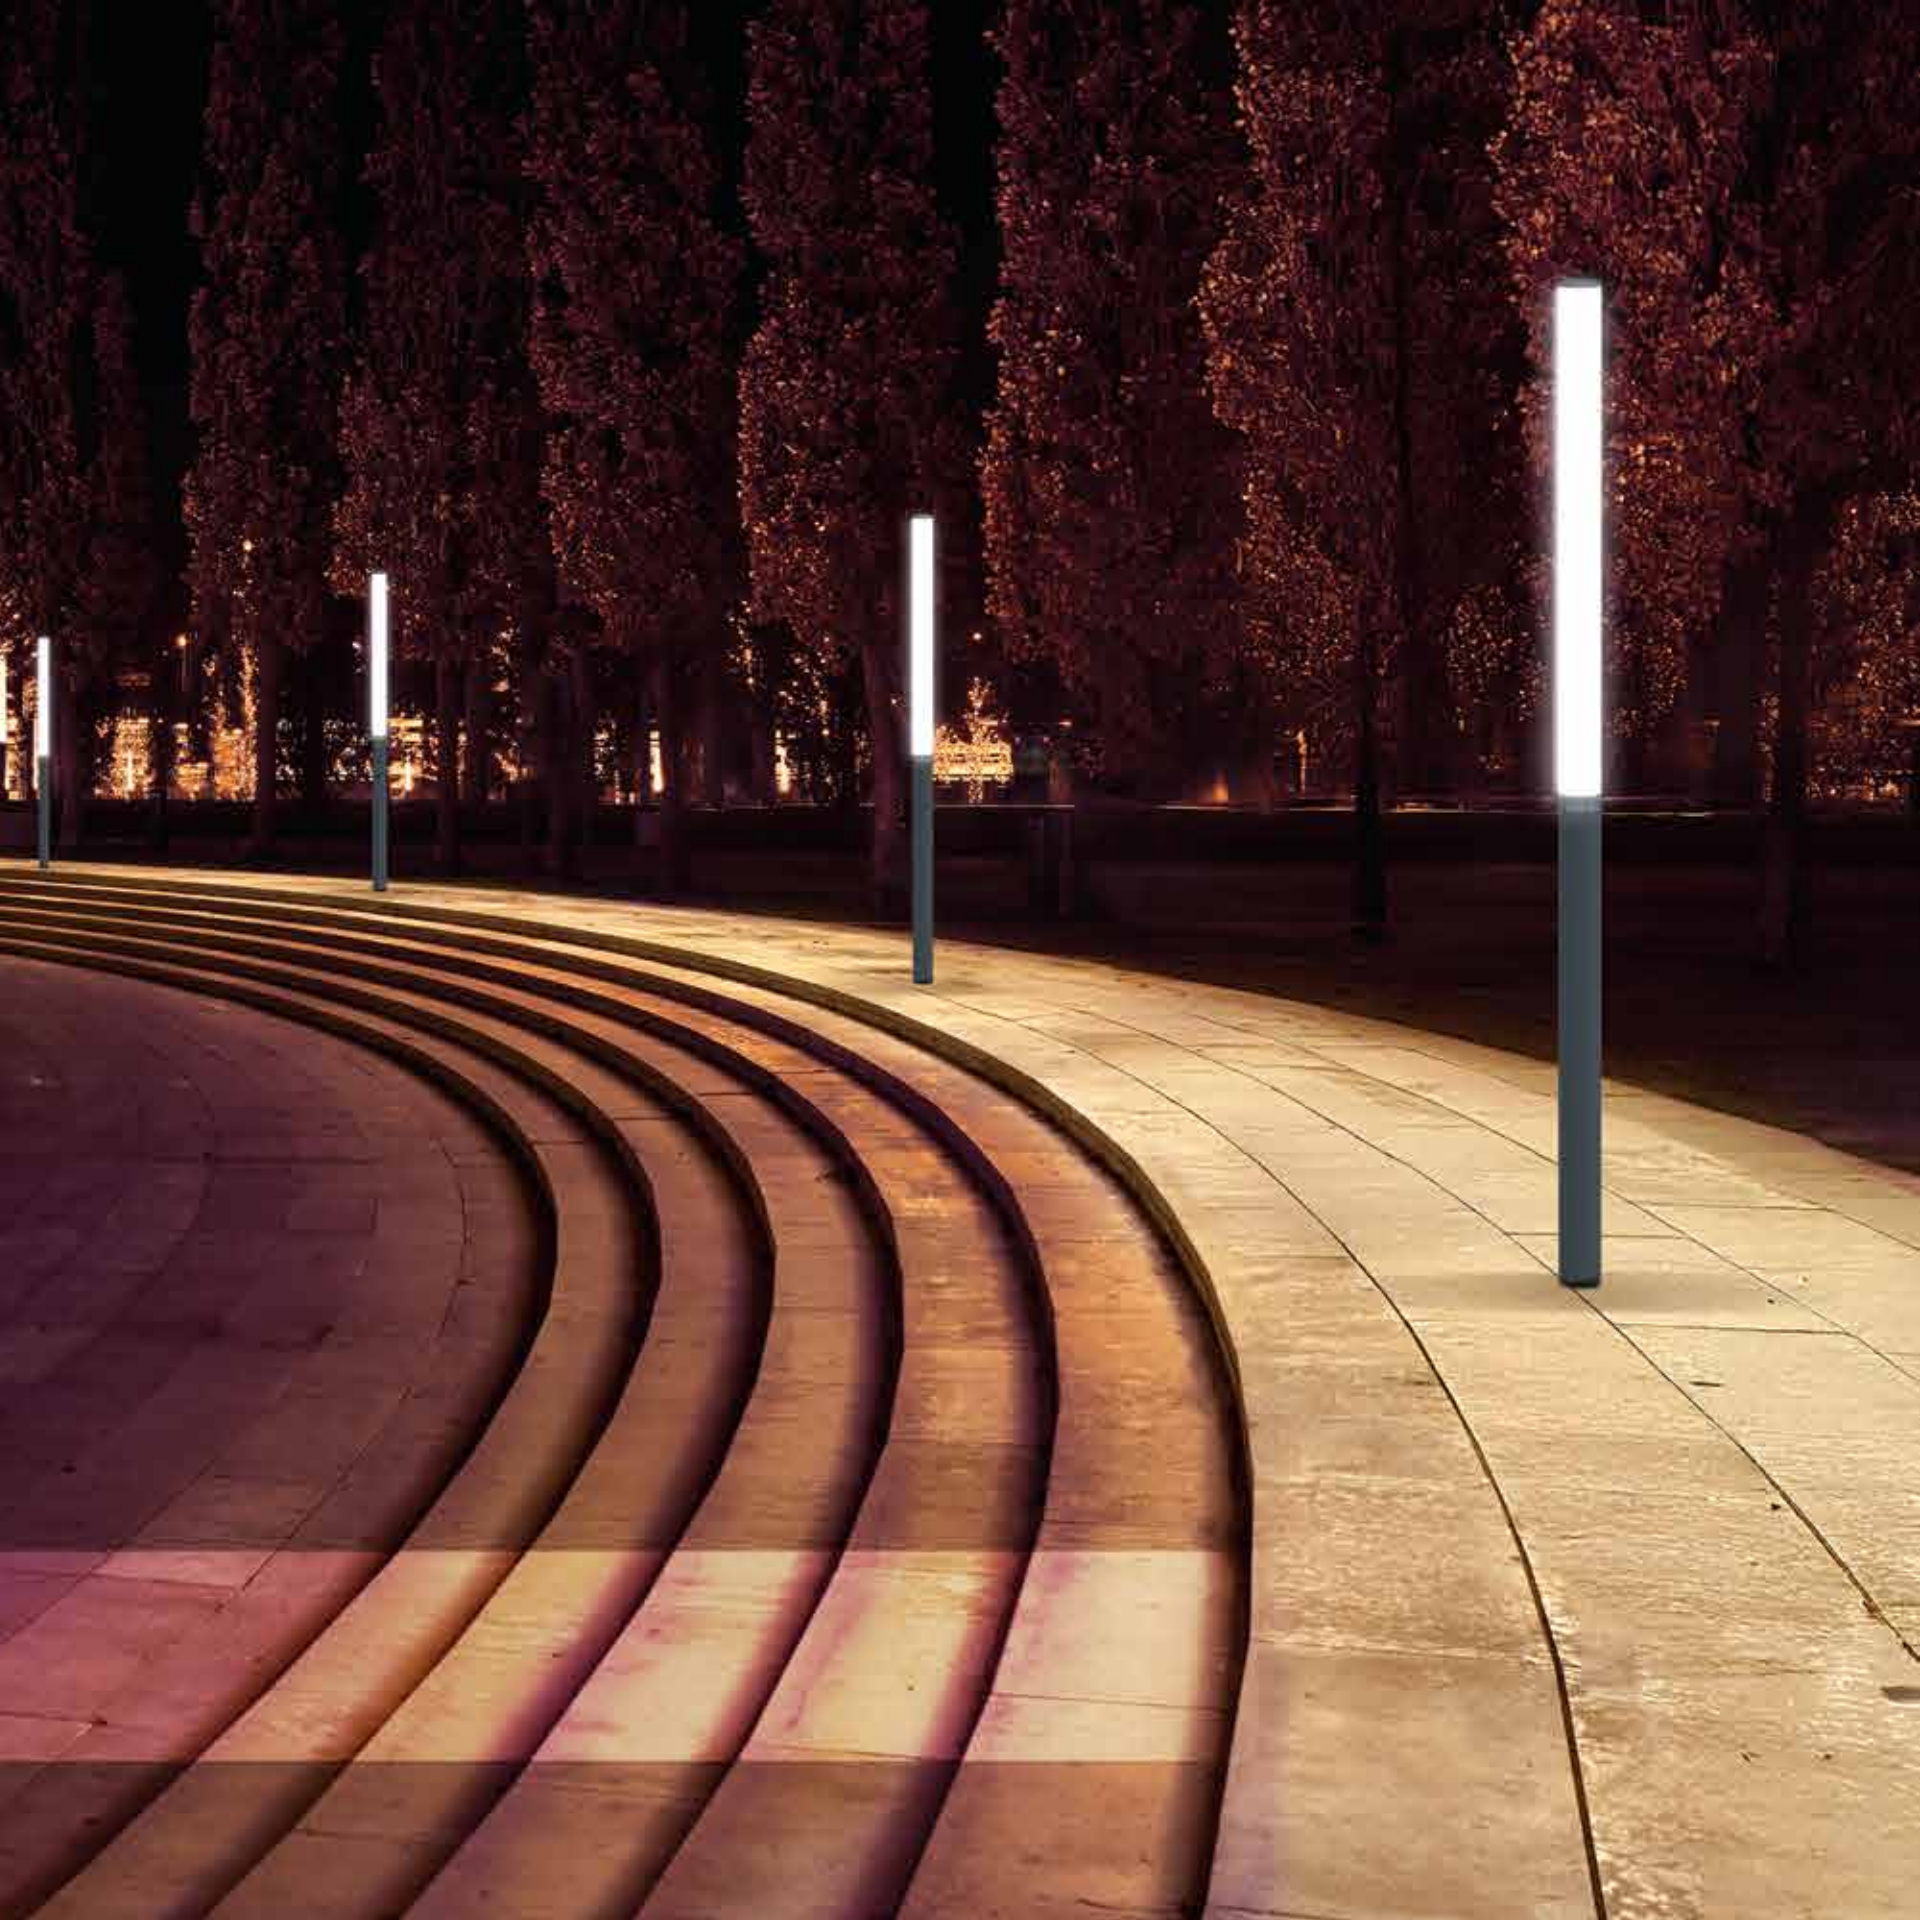

Discover Wipro's Column lights,
where elegance and purpose entwine...

01
Tuscan

tuscan

All-around brilliance

As the gentle light spreads evenly across the ground, it transforms the space into a serene retreat. Tuscan creates an atmosphere where elegance and tranquility come together, making each step feel like a quiet, illuminated journey.