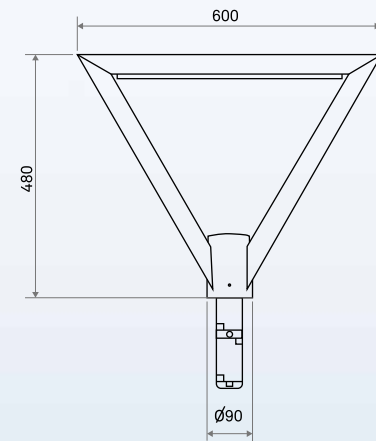

*All dimensions are within +/- 5mm tolerance

Electrical Data

Product Variant	Product Code	Power (W) ±2W	Rate Voltage (VAC)	Main Current (A) AC	Approx weight (Kg)	Case Lot (No.s)
Tekto Hexa	LP19H-461-SYM57-XX	30	240	0.13	28	1
	LP19H-501-SYM57-XX	45	240	0.20	2.8	1
	LP19H-931-SYM57-XX	60	240	0.26	3	1
Tekto Triangle	LP19T-461-SYM57-XX	30	240	0.13	2.5	1
	LP19T-501-SYM57-XX	45	240	0.20	2.5	1
	LP19T-931-SYM57-XX	60	240	0.26	2.8	1

*Rated system wattage and current will have tolerance as per IS 16104: 2012

- Suitable for Mounting/External pole Dia O/D-Ø75mm, I/D-Ø70m. (Pole to be ordered separately)
- Replace XX suffix codes to SP for 5-year
- For Asymmetric option replace SYM with ASM
- Options of 3000K, 4000K and 5700K CCT available
- Availability of smart and connected options