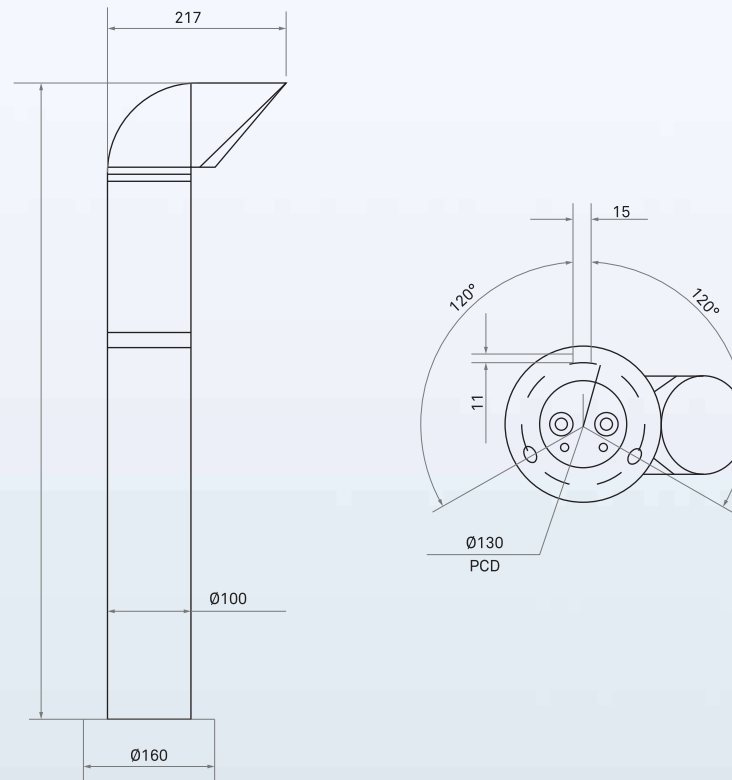

Specifications

IK10

3000K & 6500K CCT

50,000 burning hours

CRI 80

Efficacy up to 30 lm/W

Product Dimensions

*All dimensions are in mm, tolerance +/-5mm