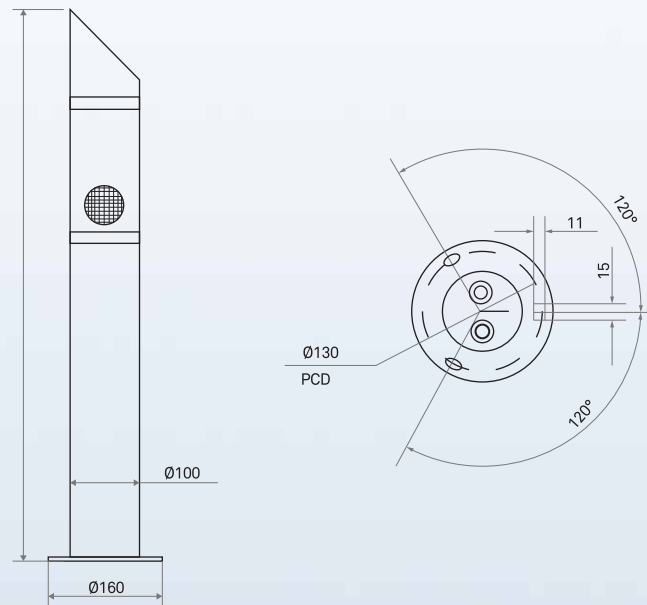

Product Dimensions

*All dimensions are in tolerance of +/-2mm

Electrical Data

Product Code	Power (W) $\pm 5\%$	Rated Voltage (V)	Mains Current (A)	Approx. Weight (kg)	Case Lot (No.s)
LB12-880-SPKTR-30-08	7	240	0.030	4.0	1
LB12-880-SPKTR-65-08	7	240	0.030	4.0	1
LB12-131-SPKTR-30-08	11	240	0.048	4.0	1
LB12-131-SPKTR-65-08	11	240	0.048	4.5	1