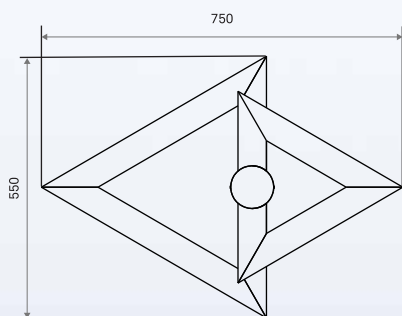

Product Dimensions

*All dimensions are in mm, +/- 5mm tolerance

*All dimensions are in mm, +/- 5mm tolerance

Electrical Data

Product Variant	Product Code	Power (W) ±10%	Rate Voltage (VAC)	Input Current (A)	Approx. weight (Kg)±0.2Kg	Case Lot (No.s)
Tekto Dual Triangle	LP19DT-931SYM57-XX	60	240	0.26	4	1
	LP19DT-931SYM40-XX	60	240	0.26	4	1
Tekto Seven	LP19-461-SYM-57-XX	30	240	0.13	2.2	1
	LP19-461-SYM-40-XX	30	240	0.13	2.2	1
	LP19-501-SYM-57-XX	45	240	0.20	2.2	1
	LP19-501-SYM-40-XX	45	240	0.20	2.2	1
	LP19-931-SYM-57-XX	60	240	0.26	2.5	1
	LP19-931-SYM-40-XX	60	240	0.26	2.5	1