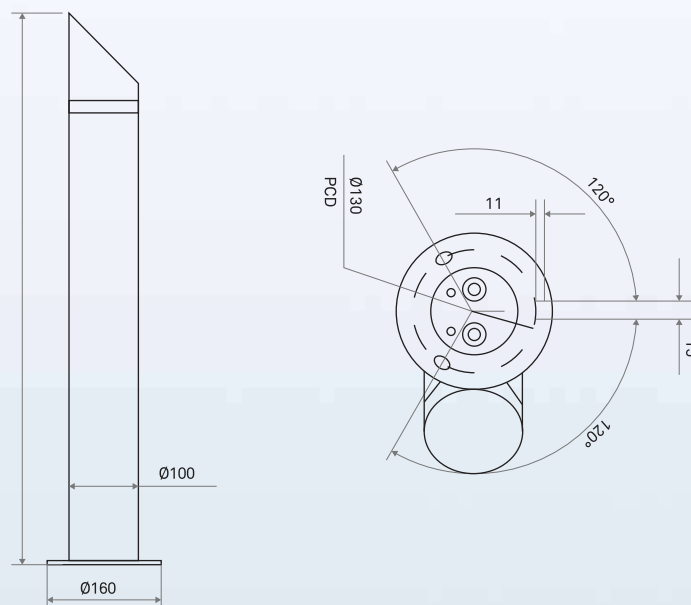

50,000 burning hours

CRI 80

Efficacy up to 50 lm/W

oyster

Product Dimensions

*All dimensions are in mm, tolerance +/-2mm
Available in 500mm & 800mm

Electrical Data

Product Code	Product Dim (mm)	Power (W) $\pm 5\%$	Rated Voltage (V)	Mains Current (A)	Approx. Weight (Kg)	Case Lot (No.s)
LB12-880-XXX-30-05	500	7	240	0.030	3.0	1
LB12-880-XXX-30-08	800	7	240	0.030	4.0	1
LB12-880-XXX-65-05	500	7	240	0.030	3.0	1
LB12-880-XXX-65-08	800	7	240	0.030	4.0	1
LB12-131-XXX-30-05	500	11	240	0.048	3.0	1
LB12-131-XXX-30-08	800	11	240	0.048	4.0	1
LB12-131-XXX-65-05	500	11	240	0.048	3.0	1
LB12-131-XXX-65-08	800	11	240	0.048	4.0	1