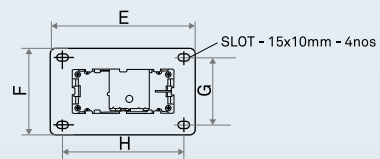

Product Code	Wattage (W)	Dim A ± 5mm	Dim B ± 2mm	Dim C ± 2mm	Dim D ± 2mm	Dim E ± 2mm	Dim F ± 2mm	Dim. G ± 2 mm
LB34	40	3000	1970	1005	Ø100	Ø215	Ø215	170
LB34	70	4000	1970	2005	Ø100	Ø215	Ø215	170

*All dimensions are in tolerance of +/-2mm