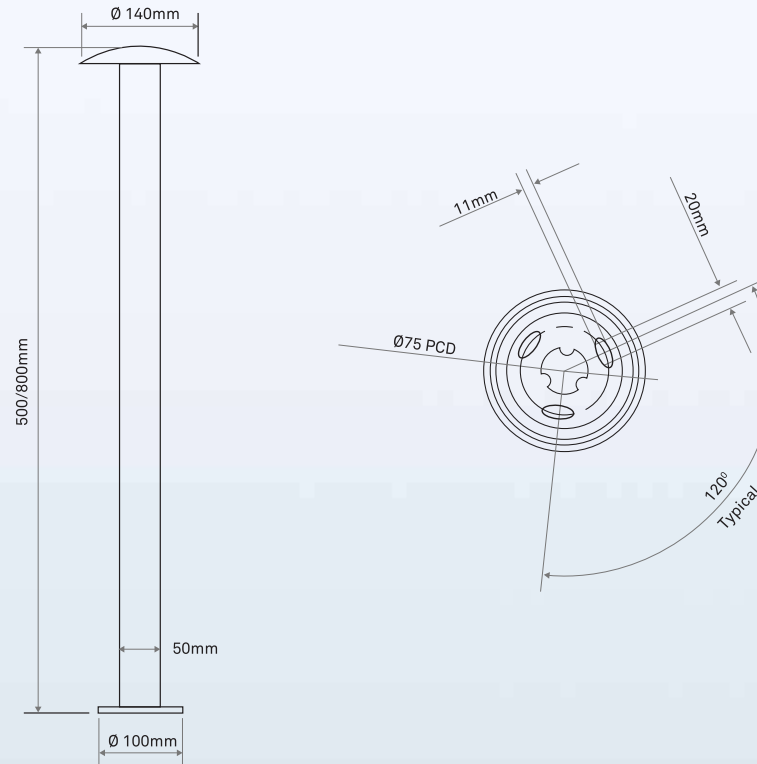

Product Dimensions

Dark Sky Approved

*All dimensions are in mm, tolerance +/-5mm

Electrical Data

Product Code	System Wattage (W)	Rated Voltage (V)	Case Lot (Nos.)	Approx. Weight (kg)
LB15-111-XXX-57-05	8	240	4	1.0
LB15-111-XXX-40-05	8	240	4	1.0
LB15-131-XXX-57-05	11	240	4	1.0
LB15-131-XXX-40-05	11	240	4	1.0
LB15-111-XXX-57-08	8	240	4	1.3
LB15-111-XXX-40-08	8	240	4	1.3
LB15-131-XXX-57-08	11	240	4	1.3
LB15-131-XXX-40-08	11	240	4	1.3

*Rated system wattage and current will have tolerance as per IS 16104: 2012

- Option of 3000K, 4000K and 5700K CCT available
- 08 stands for height | 08 = 800mm, 05 = 500mm