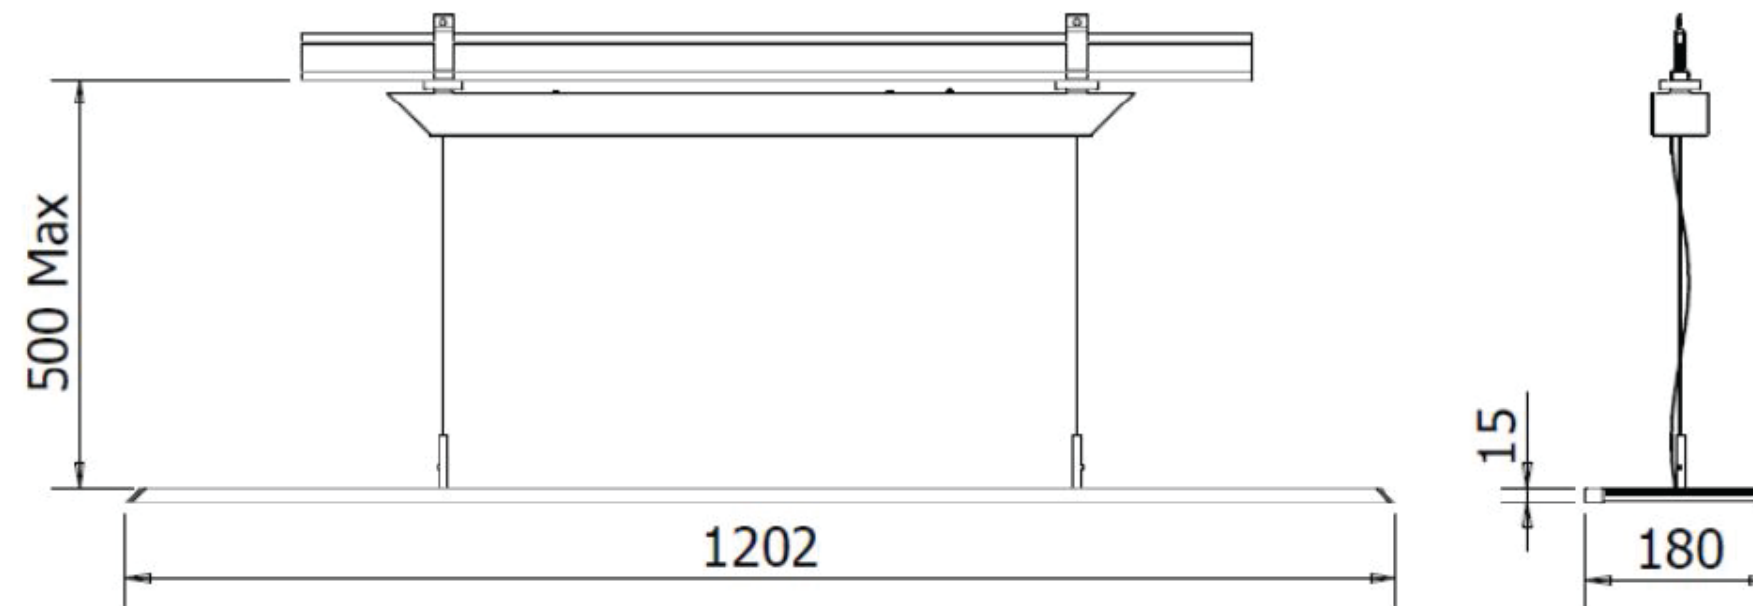

Easy installation

Easy and hassle free

Asimeline-X
**Linear suspended
up down edgelitLED**

32W

LM77-521-XXX-57-V1

LM77-521-XXX-57-V1 | 32W - Updown

LM77-521-XXX57UGV1 | 32W - UpdownUGR

Asimline-X

Pitch

- **Slimmest Profile - 15mm and width - 180mm**
- **Better uniformity in edge-lit solution**
 - **Better uniformity and glare control**
 - **Reduction in number of luminaires**

Linear Profiles Positioning