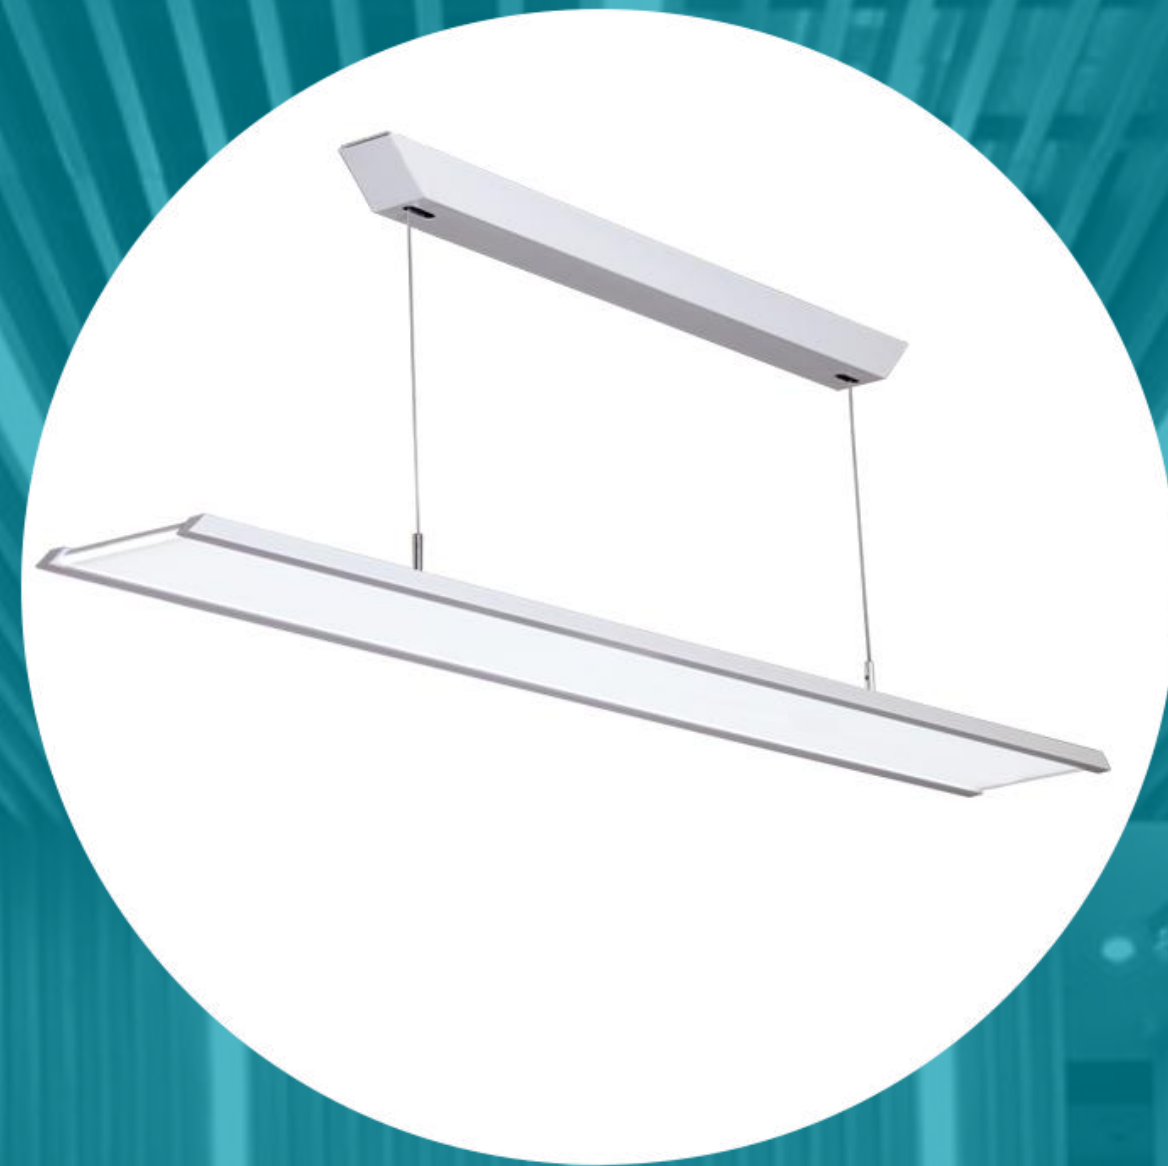

Introducing