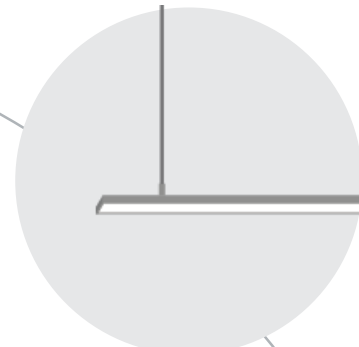

Adding a wider luminaire with edge-lit technology

- Enhanced Aesthetics
- Better Uniformity and Glare control
- Reduction in luminaire number for Aisles

Asimeline-X

Specifications

- White matt powder coated extruded aluminum housing
- No visible hardware on external surface
- Edge lit optics derived from Reflector+ Light guide plate+ Diffuser configuration
- Low glare luminaire with special diffuser UGR<19
- Option of Analog / DALI dimming

Aesthetics

- Slimmest profile - Minimalistic unobtrusive design blends well with office architecture
- Seamless connectivity
- Wide construction for better light uniformity

Aslimline-X

**Linear suspended
up down edgelitLED**

Asimline-X

**Linear suspended
up down edgelitLED**

Aesthetics

- Slimmest profile - Minimalistic unobtrusive design blends well with office architecture
- Seamless connectivity
- Wide construction for better light uniformity