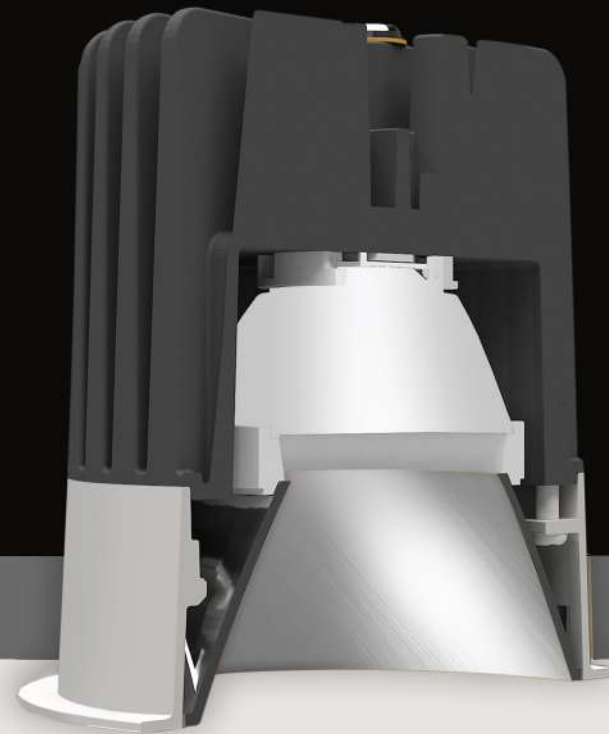

Fokus+

A unique product in its category, Fokus+ is a proud winner of the prestigious CII Design Excellence Award for its outstanding design.

The silent curator

Introducing a diverse and adaptable downlighter range, crafted to cater to many needs across various environments.

With its modular design offering a wide selection of sizes, wattages, trims, and optics, Fokus+ provides lighting for any setting effortlessly.

Its flexibility allows seamless integration into different spaces, ensuring an ideal fit for every application.

Modern workspaces

Lobbies

Corridors

Lounges