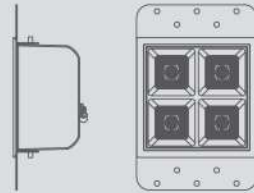

Fokus+ surface

Size: 87 X 87 X 87 | Wattages: 12W, 15W, 18W, 20W

Product Code	Power (W) +/-2W	Rated Voltage (V)	Main Current (A)	Case lot (Nos.)	Approx weight (kg)
LD34-151-XXX-57-SM	12	240	0.05	12	1.05
LD34-171-XXX-57-SM	15	240	0.06	12	1.05
LD34-221-XXX-57-SM	18	240	0.07	12	1.05
LD34-251-XXX-57-SM	20	240	0.08	12	1.05

*Also available in 4000K CCT. Replace 57 with 40

*SM – Surface mount