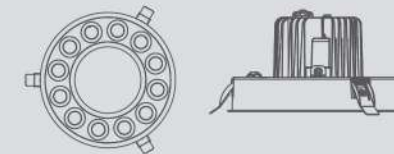

Fokus+ with wall washer optics

Size: **83 Ø** | Wattages: **15W, 18W** | Cutout: **78 Ø**

Product Code	Power (W) +/-2W	Rated Voltage (V)	Main Current (A)	Case lot (Nos.)	Approx weight (kg)
LD07-161-WW-57-CH	15	240	0.06	16	0.48
LD07-211-WW-57-CH	18	240	0.08	16	0.48

*Also available in 4000K CCT. Replace 57 with 40

*Replace WW-57-CH with WWDA57CH for DALI driver option. Follow the same for all the codes