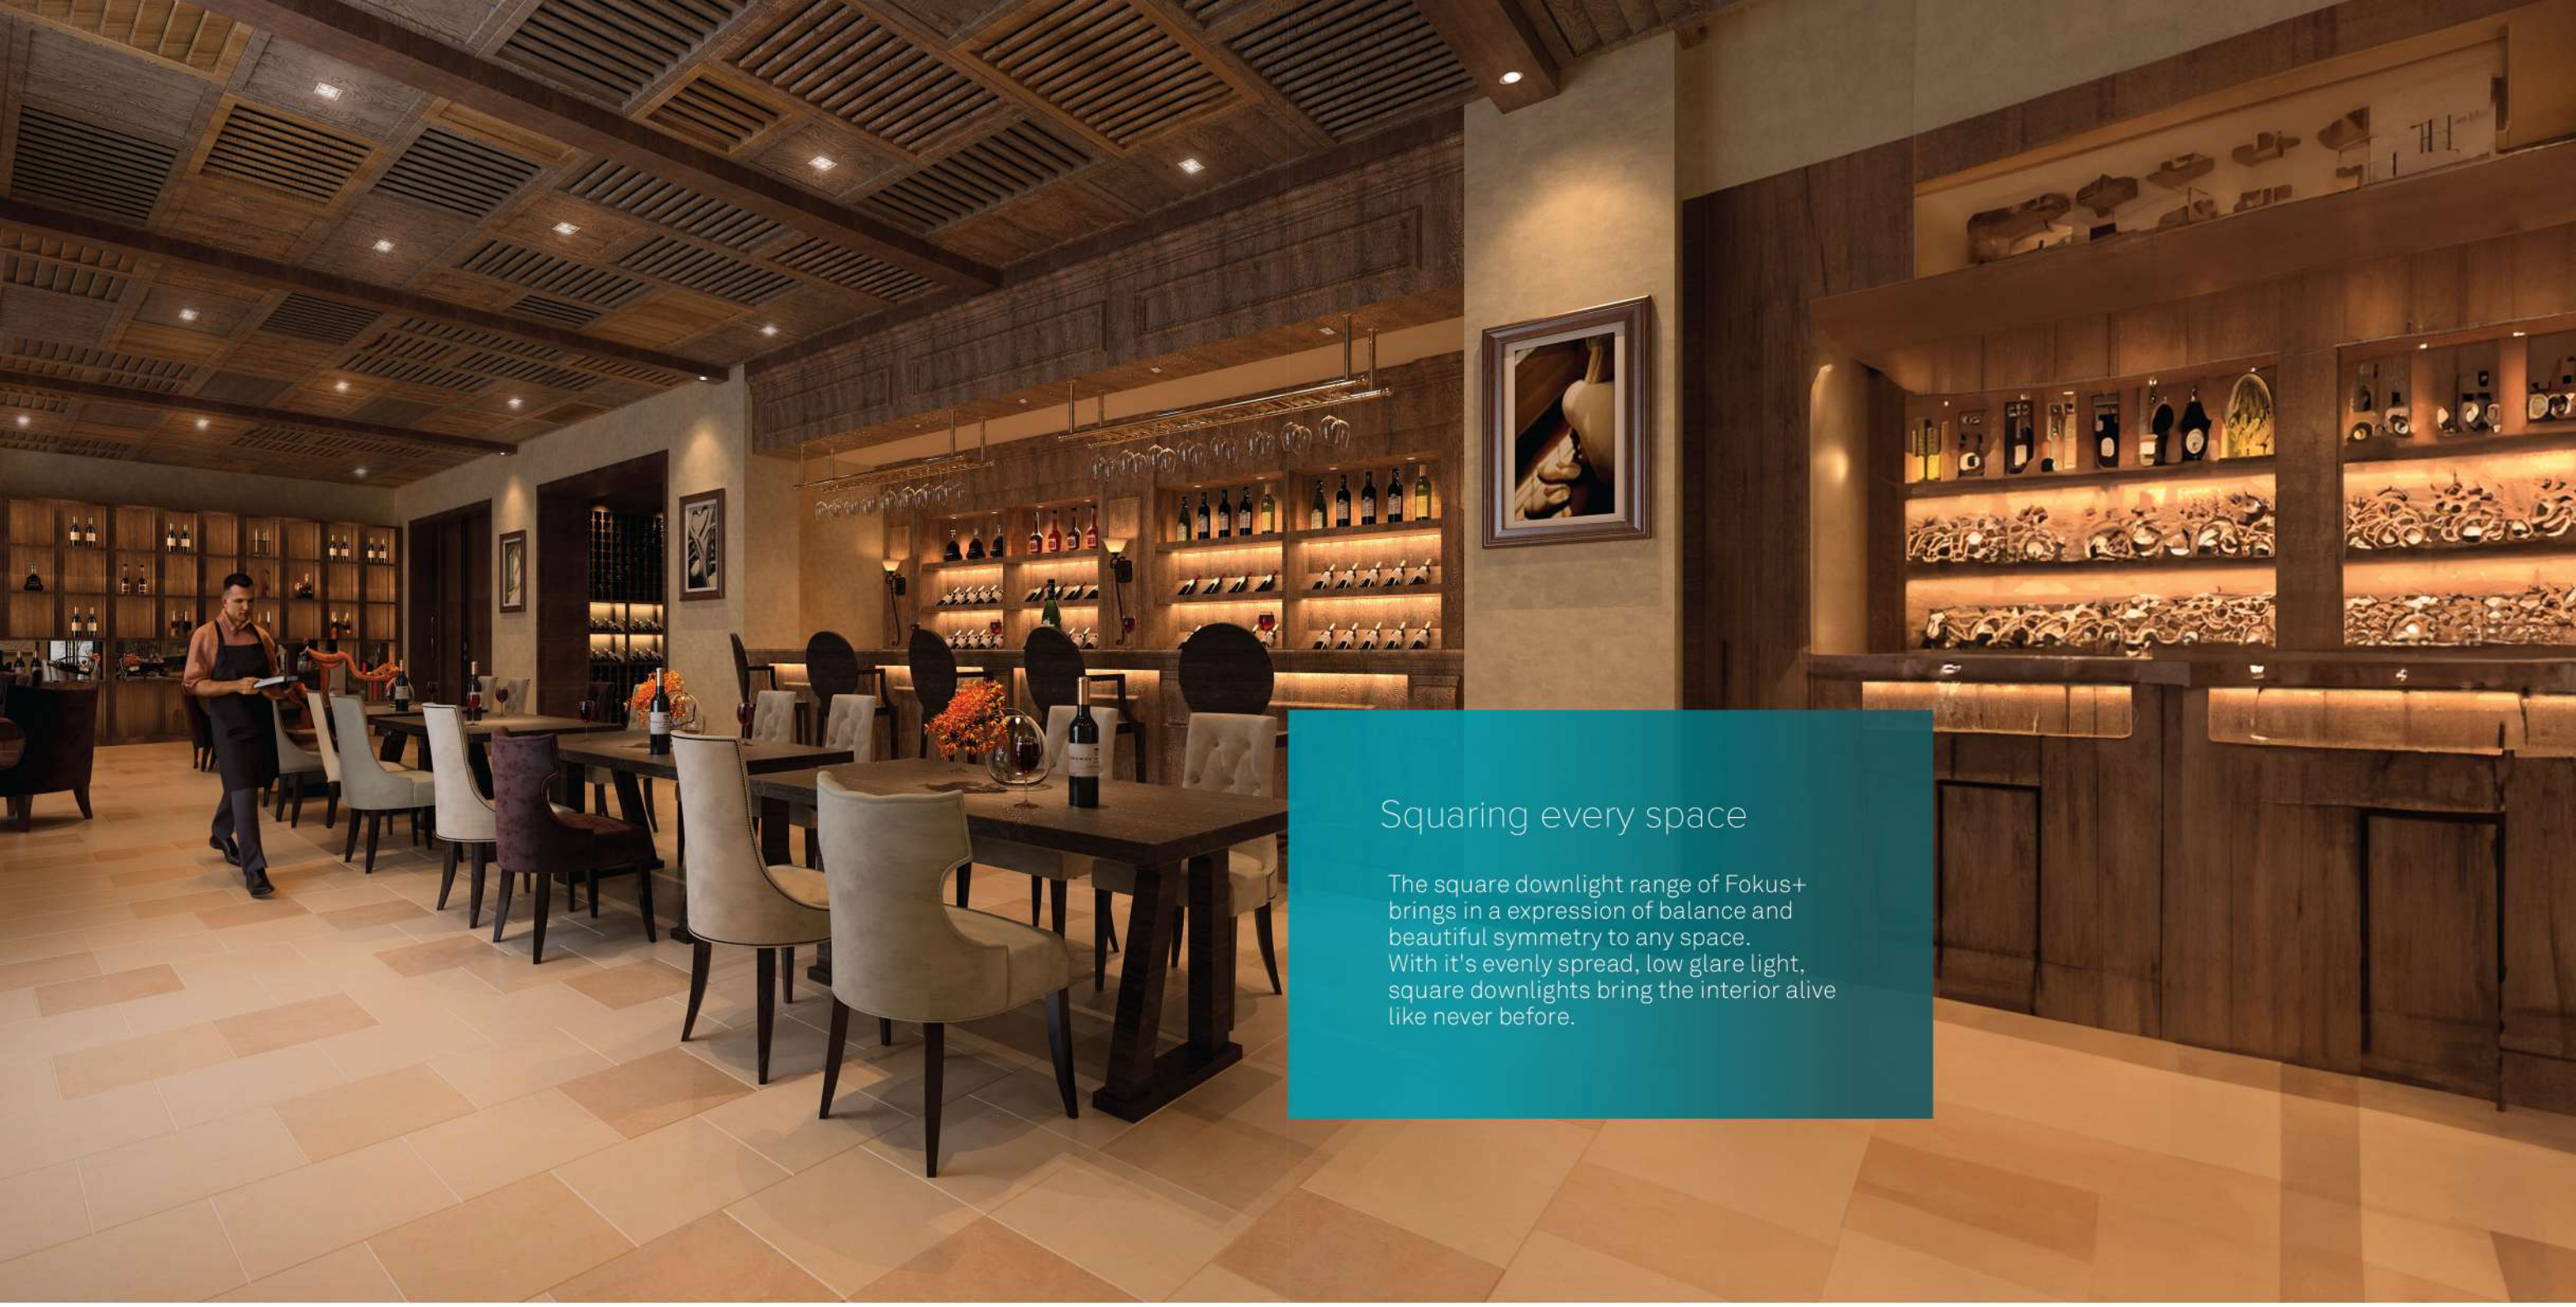

Squaring every space

The square downlight range of Fokus+ brings in an expression of balance and beautiful symmetry to any space. With its evenly spread, low glare light, square downlights bring the interior alive like never before.

Fokus+ square trimless

Size: 91 X 140 X 56 | Wattages: 12W, 15W, 18W, 20W | Cutout: 88 X 88

Product Code	Power (W) +/-2W	Rated Voltage (V)	Main Current (A)	Case lot (Nos.)	Approx weight (kg)
LD34-151-XXX-57-TL	12	240	0.05	16	0.75
LD34-171-XXX-57-TL	15	240	0.06	16	0.75
LD34-221-XXX-57-TL	18	240	0.07	16	0.75
LD34-251-XXX-57-TL	20	240	0.08	16	0.75

*Also available in 4000K CCT. Replace 57 with 40

*TL – Trimless

Fokus+ surface

Size: 87 X 87 X 87 | Wattages: 12W, 15W, 18W, 20W

Product Code	Power (W) +/-2W	Rated Voltage (V)	Main Current (A)	Case lot (Nos.)	Approx weight (kg)
LD34-151-XXX-57-SM	12	240	0.05	12	1.05
LD34-171-XXX-57-SM	15	240	0.06	12	1.05
LD34-221-XXX-57-SM	18	240	0.07	12	1.05
LD34-251-XXX-57-SM	20	240	0.08	12	1.05

*Also available in 4000K CCT. Replace 57 with 40

*SM – Surface mount

Fokus+ square recessed

Size: 92 X 92 X 56 | Wattages: 12W, 15W, 18W, 20W | Cutout: 85 X 85

Product Code	Power (W) +/-2W	Rated Voltage (V)	Main Current (A)	Case lot (Nos.)	Approx weight (kg)
LD34-151-XXX-57-XX	12	240	0.05	16	0.65
LD34-171-XXX-57-XX	15	240	0.06	16	0.65
LD34-221-XXX-57-XX	18	240	0.07	16	0.65
LD34-251-XXX-57-XX	20	240	0.08	16	0.65

*Also available in 4000K CCT. Replace 57 with 40