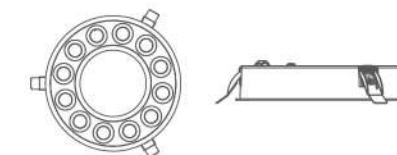

Fokus+ round recessed

Size: 62 Ø | Wattages: 6W, 9W, 12W | Beam angles: 20°, 40°, 60°

Size: 83 Ø | Wattages: 15W, 18W | Beam angles: 25°, 38°, 60°

Size: 103 Ø | Wattages: 24W, 30W | Beam angles: 24°, 38°, 60°

Various trim colour options:

Product Code	Power (W) +/-2W	Rated Voltage (V)	Main Current (A)	Case lot (Nos.)	Approx weight (kg)
LD07-600-040-57-CH	06	240	0.03	-	-
LD07-111-040-57-CH	09	240	0.004	20	0.2
LD07-131-040-57-CH	12	240	0.05	20	0.2
LD07-161-040-57-CH	15	240	0.06	16	0.4
LD07-211-040-57-CH	18	240	0.08	16	0.4
LD07-311-040-57-CH	24	240	0.10	12	0.6
LD07-381-040-57-CH	30	240	0.13	12	0.6

*Also available in 4000K CCT. Replace 57 with 40

*CH - Chrome finish trim. Replace CH with WH for white colour finish trim. For colour trims options replace WH with RG for Rose gold, CU for Copper, BL for Black and GL for gold

*Available in 45Ø and 60Ø beam angle

*Replace 040-57-CH with 040DA57CH for DALI driver option. Follow the same for all the codes

Fokus+ diffuser ring

Size: 62 Ø | Wattages: 6W, 9W, 12W

Product Code	Power (W) +/-2W	Rated Voltage (V)	Main Current (A)	Case lot (Nos.)	Approx weight (kg)
LD07-181-XXX-57-XX	18	120	0.08	10	0.84

*Also available in 4000K CCT. Replace 57 with 40

*CH - Chrome finish trim. Replace CH with WH for white colour finish trim

*Replace XXX-57-XX with XXXDA57XX for DALI driver option. Follow the same for all the codes

Fokus+ collimator ring

Size: 185 Ø | Wattages: 15W | Beam angles: 24°, 38°, 50°

Product Code	Power (W) +/-2W	Rated Voltage (V)	Main Current (A)	Case lot (Nos.)	Approx weight (kg)
LD07-221-038-57-BL	15	240	0.06	10	0.85

*Also available in 4000K CCT. Replace 57 with 40

*Available in 50Ø beam angle. Replace 38 with 50

*Replace 038-57-BL with 038DA57BL for DALI driver option. Follow the same for all the codes