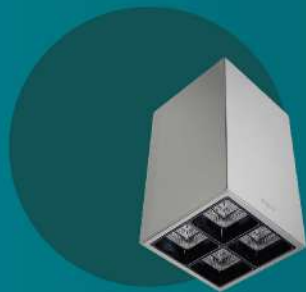

Fokus+ surface