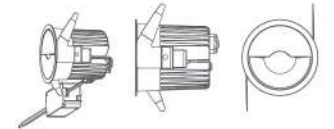

Fokus+ round trimless

Size: **83 Ø** | Wattages: **15W, 18W** | Beam angles: **25°, 38°, 60°**

Size: **103 Ø** | Wattages: **24W, 30W** | Beam angles: **24°, 38°, 60°**

Product Code	Power (W) +/-2W	Rated Voltage (V)	Main Current (A)	Case lot (Nos.)	Approx weight (kg)
LD07-161-38-40TLCH	15	240	0.06	16	0.06
LD07-211-38-40TLCH	18	240	0.08	16	0.06
LD07-311-45-40TLCH	24	240	0.1	12	0.86
LD07-381-45-40TLCH	30	240	0.1	12	0.86

*Also available in 4000K CCT. Replace 57 with 40

*CH - Chrome finish trim. Replace CH with WH for white colour finish trim