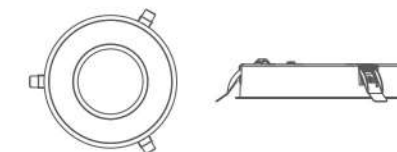

Fokus+ collimator ring

Size: 185 Ø | Wattages: 15W | Beam angles: 24°, 38°, 50°

Product Code	Power (W) +/-2W	Rated Voltage (V)	Main Current (A)	Case lot (Nos.)	Approx weight (kg)
LD07-221-038-57-BL	15	240	0.06	10	0.85

*Also available in 4000K CCT. Replace 57 with 40

*Available in 50Ø beam angle. Replace 38 with 50

*Replace 038-57-BL with 038DA57BL for DALI driver option. Follow the same for all the codes