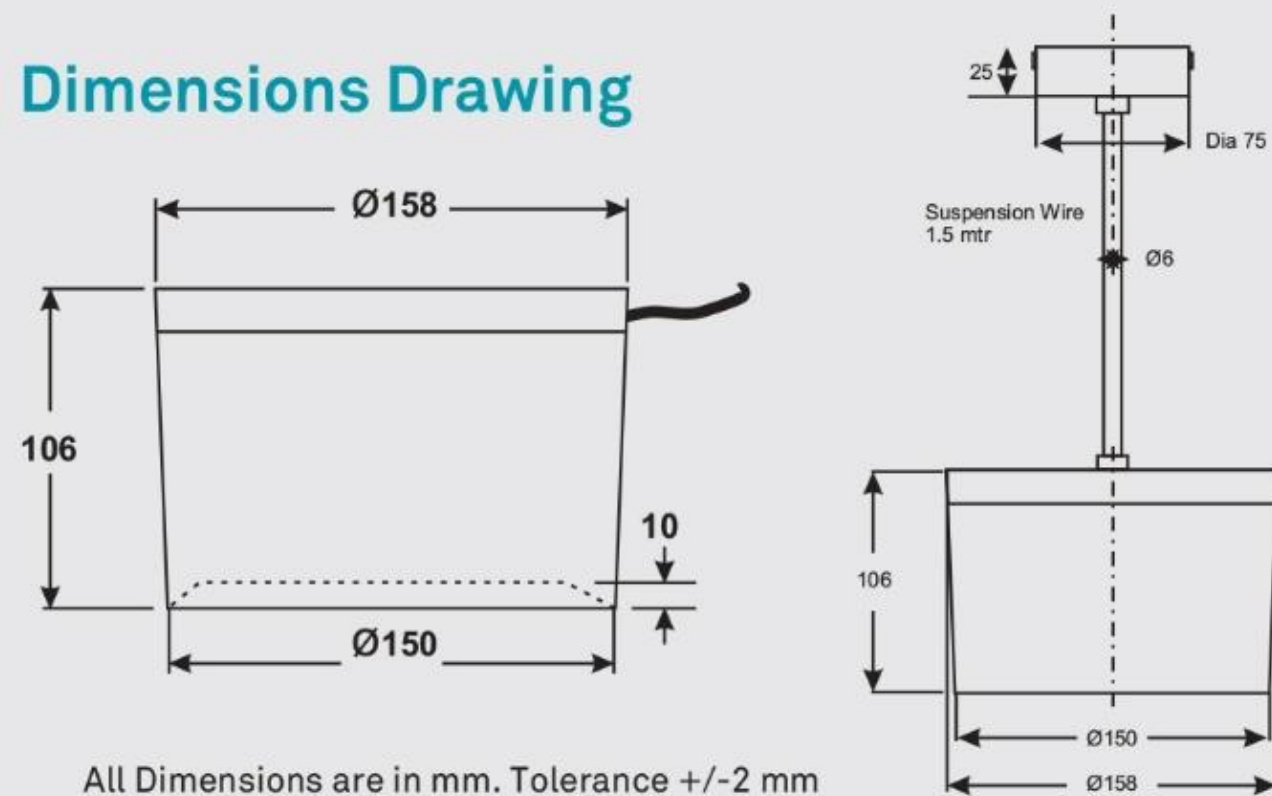

12W | 15W | 18W

4000 K | 5700 K

Also available in DALI / Analog and white colour tunable

Dimensions Drawing

All Dimensions are in mm. Tolerance +/-2 mm

LD99-151-XXX57PMWH | 12W

LD99-211-XXX57PMWH | 15W

LD99-281-XXX57PMWH | 18W