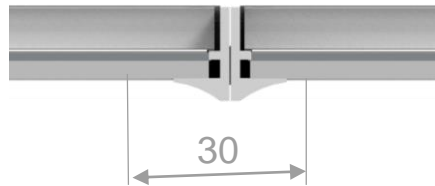

OnAir is a linear suspended edgelit luminaire with low glare light.

It provides full diffused glow and excellent lighting quality, that is topped up with high uniformity and higher luminaire efficacy, **UGR<19**.

BOTTOM VIEW

TOP VIEW

OnAir
End To End
connectivity

Standalone endcap

Continuous end to end connectivity

OnAir

Details

Light Output