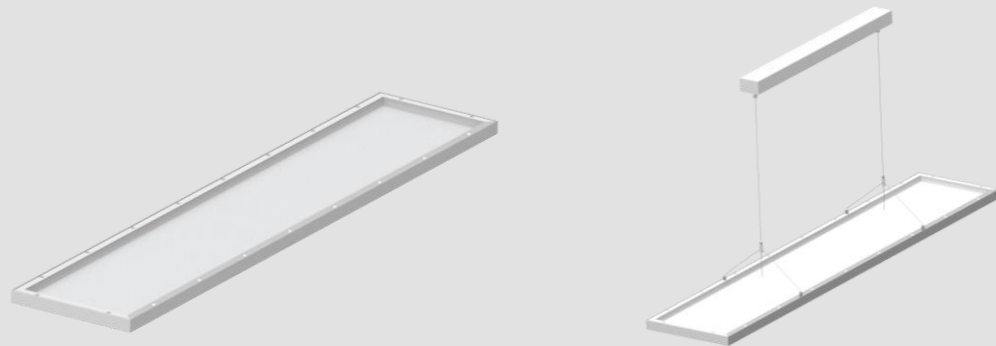

OnAir
Pitch

The image shows a modern office interior. In the foreground, there is a large, dark-colored desk with a light wood-grain top. On the desk, there is a laptop, a small potted plant, and some papers. A black office chair is positioned behind the desk. In the background, there are white curtains covering a window. A prominent feature is a large, rectangular, white, suspended luminaire that is illuminated and casts a soft glow. The ceiling is exposed, and the overall aesthetic is clean and professional.

Aesthetic

Premium look and finish with zero light leakage and hardware visible on surface

Multiple Options

Light distribution: 100% down, 70% down-30%up
Optic: Standard and UGR

OnAir

Sleek | Slim |
Seamless

OnAir is a linear suspended edgelit luminaire with low glare light.

It provides full diffused glow and excellent lighting quality, that is topped up with high uniformity and higher luminaire efficacy, **UGR<19**.

BOTTOM VIEW

TOP VIEW

OnAir
End To End
connectivity

Standalone endcap

Continuous end to end connectivity

OnAir

Details

Light Output