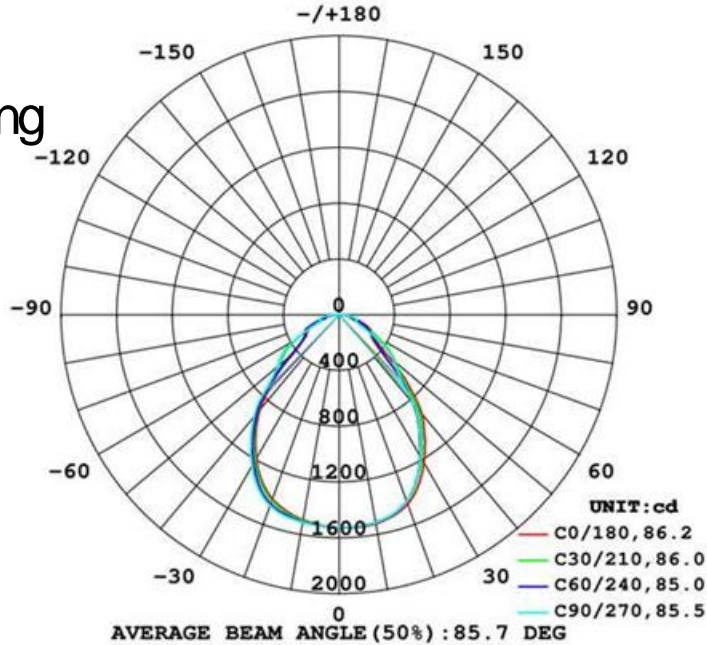

OnAir
Dimension Drawing

All Dimensions are in mm, Tolerance +/-2mm

OnAir
Photometric Drawing

UGR < 19 Diffuser

Plain Diffuser

LM44-501-XXX-57-WX

OnAir with standard
diffuser, 30W, White
Housing , 4ft length ,
Direct illumination