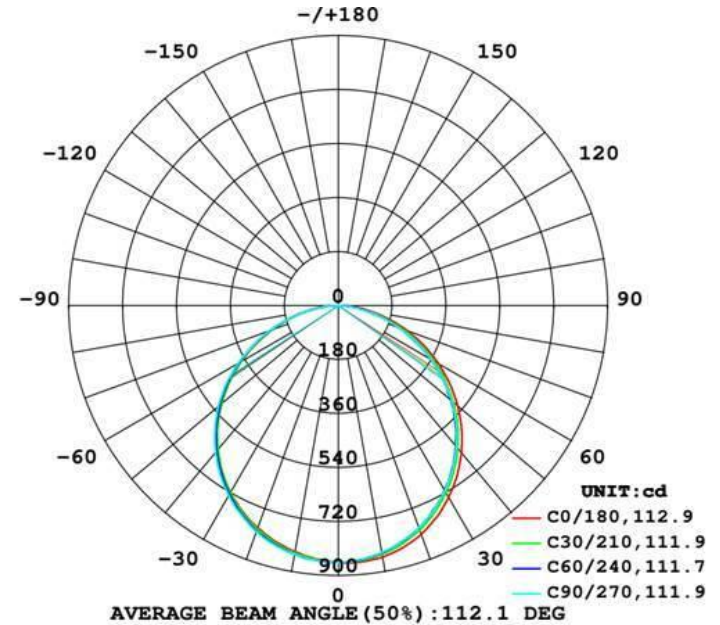

OnAir
Dimension Drawing

All Dimensions are in mm, Tolerance +/-2mm

OnAir
Photometric Drawing

UGR < 19 Diffuser

Plain Diffuser

LM44-501-XXX-57-WX

OnAir with standard
diffuser, 30W, White
Housing , 4ft length ,
Direct illumination