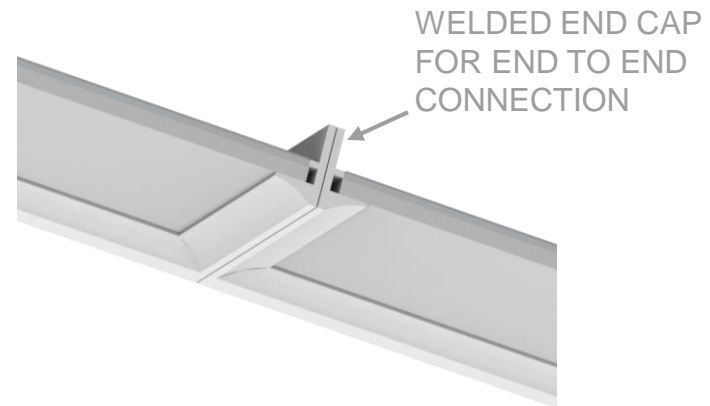

OnAir is a linear suspended edgelit luminaire with low glare light.

It provides full diffused glow and excellent lighting quality, that is topped up with high uniformity and higher luminaire efficacy, **UGR<19**.

BOTTOM VIEW

TOP VIEW

OnAir
End To End
connectivity

Standalone endcap

Continuous end to end connectivity

OnAir

Details

Light Output