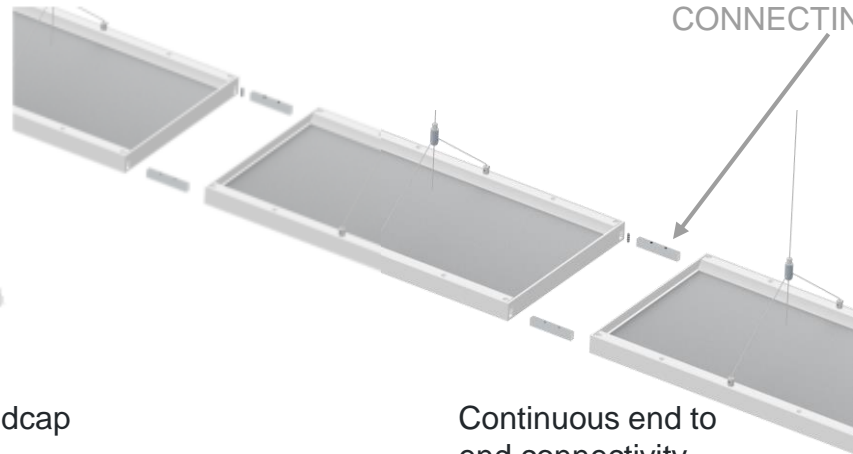

OnAir is a linear suspended edgelit luminaire with low glare light.

It provides full diffused glow and excellent lighting quality, that is topped up with high uniformity and higher luminaire efficacy, **UGR<19**.

BOTTOM VIEW

TOP VIEW

OnAir
End To End
connectivity

Standalone endcap

Continuous end to end connectivity

OnAir

Details

Light Output