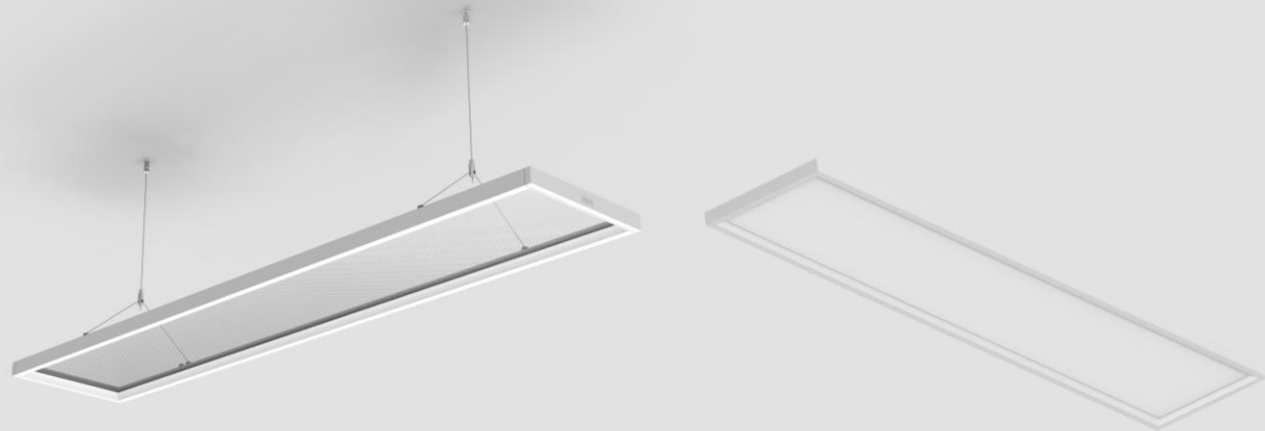

OnAir
Sleek | Slim | Seamless
Premium lighting For Workspaces

Introducing

OnAir

Sleek | Slim | Seamless
Premium lighting For Workspaces

Need of the hour in suspended solution

- Sleek and Seamless profile
- Slimmest : 28mm
- Combination of ULOR- DLOR
- Creates perfect diffusion of light
- Visual balance and Glare control , UGR<19
- Option in light distribution: 70% down 30%up, 100% down

OnAir
Pitch

The image shows a modern office interior. In the foreground, there is a large, dark-colored desk with a light wood-grain top. On the desk, there is a laptop, a small potted plant, and some papers. A black office chair is positioned behind the desk. In the background, there are white curtains covering a window. A prominent feature is a large, rectangular, white, suspended luminaire that is illuminated and casts a soft glow. The ceiling is exposed, and the overall aesthetic is clean and professional.

Aesthetic

Premium look and finish with zero light leakage and hardware visible on surface

Multiple Options

Light distribution: 100% down, 70% down-30%up
Optic: Standard and UGR

OnAir

Sleek | Slim |
Seamless

OnAir is a linear suspended edgelit luminaire with low glare light.

It provides full diffused glow and excellent lighting quality, that is topped up with high uniformity and higher luminaire efficacy, **UGR<19**.