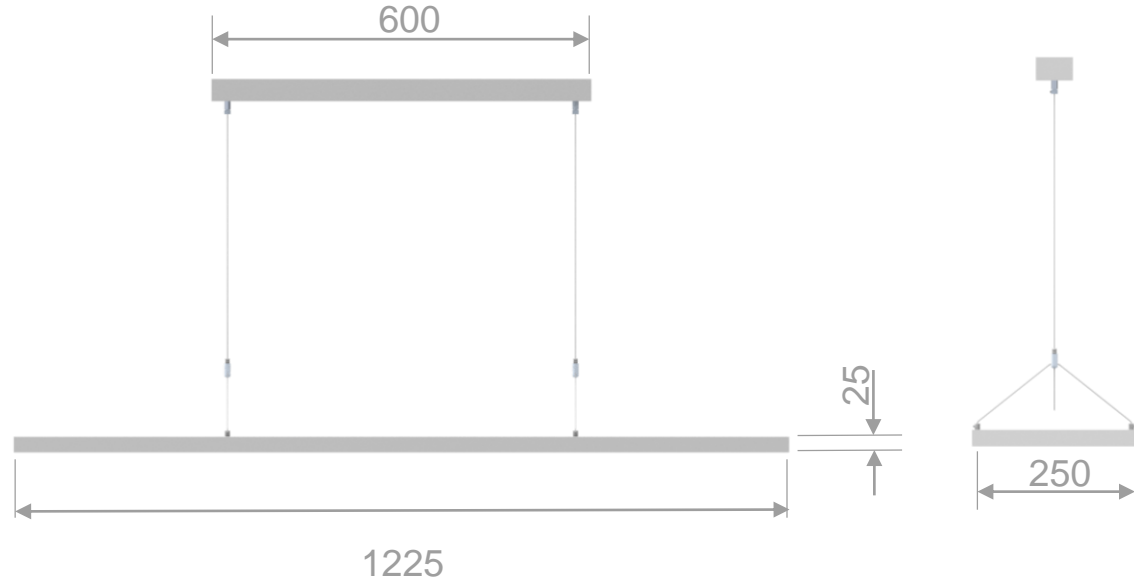

OnAir
Dimension Drawing

All Dimensions are in mm, Tolerance +/-2mm

OnAir
Photometric Drawing

UGR < 19 Diffuser

Plain Diffuser

LM44-501-XXX-57-WX

OnAir with standard
diffuser, 30W, White
Housing , 4ft length ,
Direct illumination