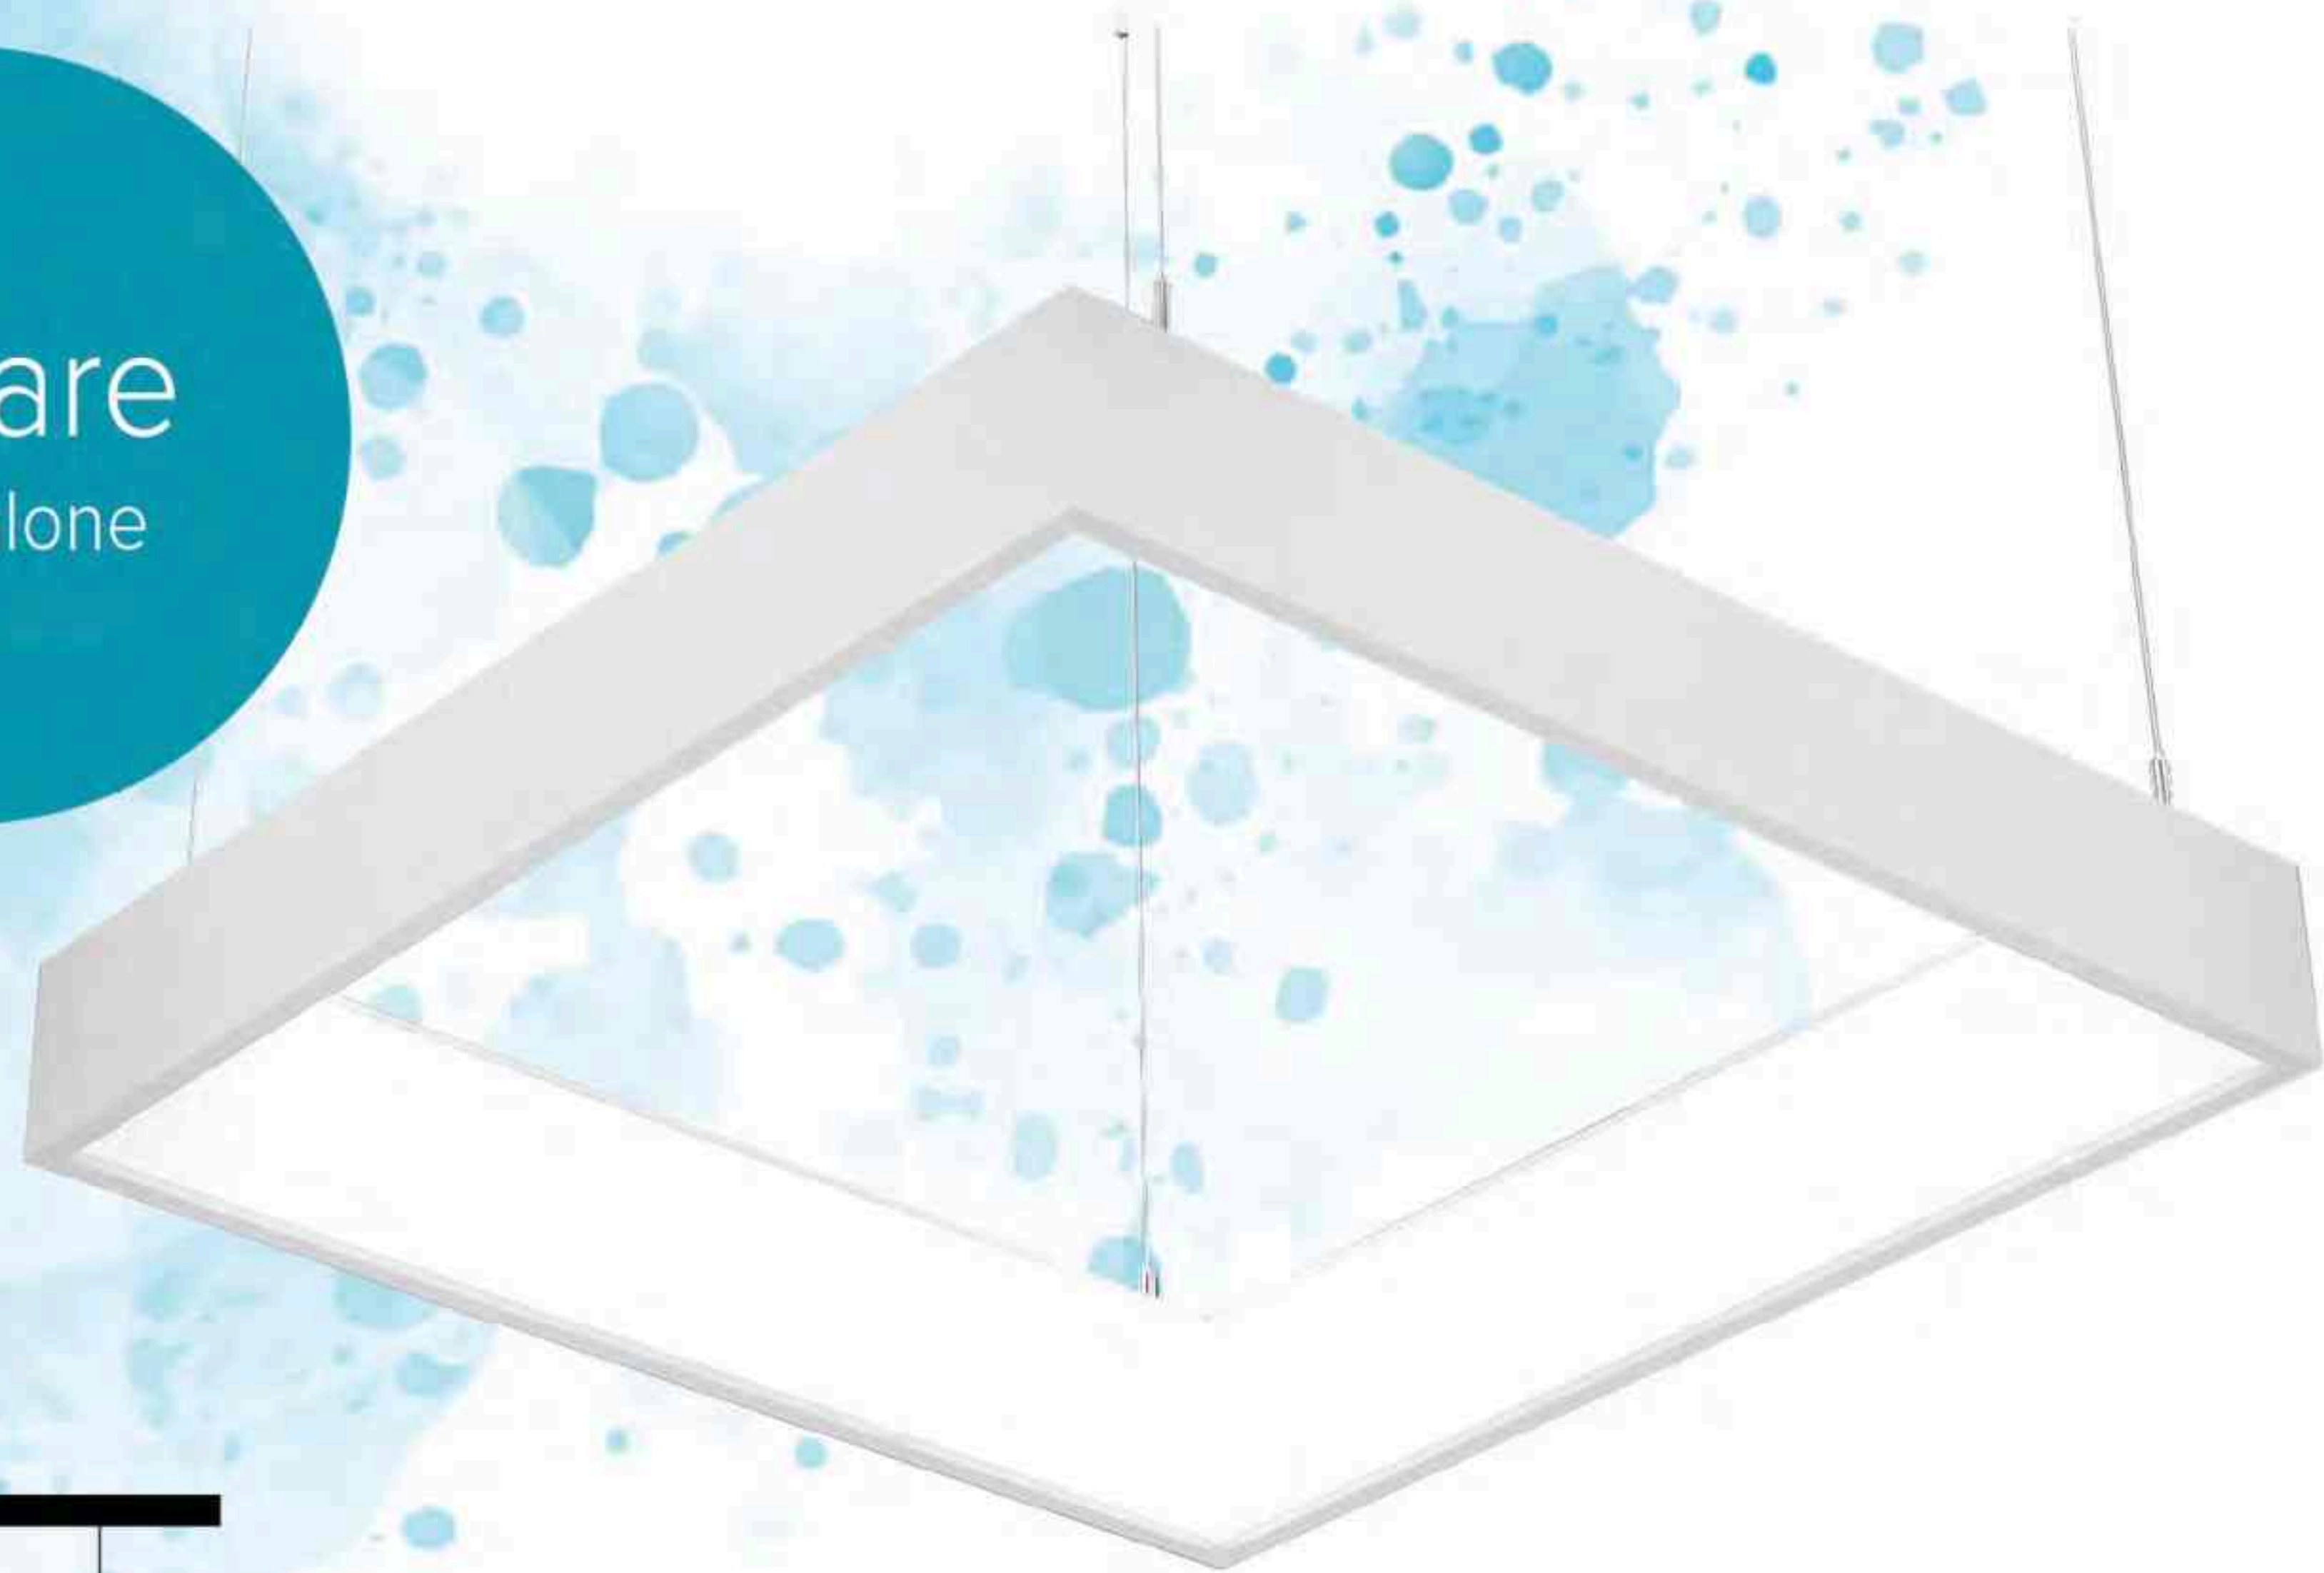

Square Standalone

All dimensions are in mm with a tolerance of ±2mm

ELECTRICAL DATA

Cat. No.	Power (W) +/-10%	Rated Voltage (V)	Mains Current (A)	Case Lot (Nos.)	Unit Weight (kg)
LM13S-941-XXX-57WX	60	240	0.26	1	6.5
LM13S-941-DALI57WX	60	240	0.26	1	6.5
LM13S-451-XXX-57WC	30	240	0.13	1	6.5
LM13S-451-DALI57WC	30	240	0.01	1	6.5

- 1.5 mtr. Adjustable suspension, for installation on RCC ceiling with mounting accessories is part of product & packed along with product
- WX stands for standalone with white color housing
- WC stands for cluster formation with white color housing

- Replace "W" with "B" for black color housing
- 57 represents 5700K. Replace 57 to 40 for 4000K CCT
- Wooden finish optional and to be offered on request
- Also available with prismatic diffuser and flicker-free driver