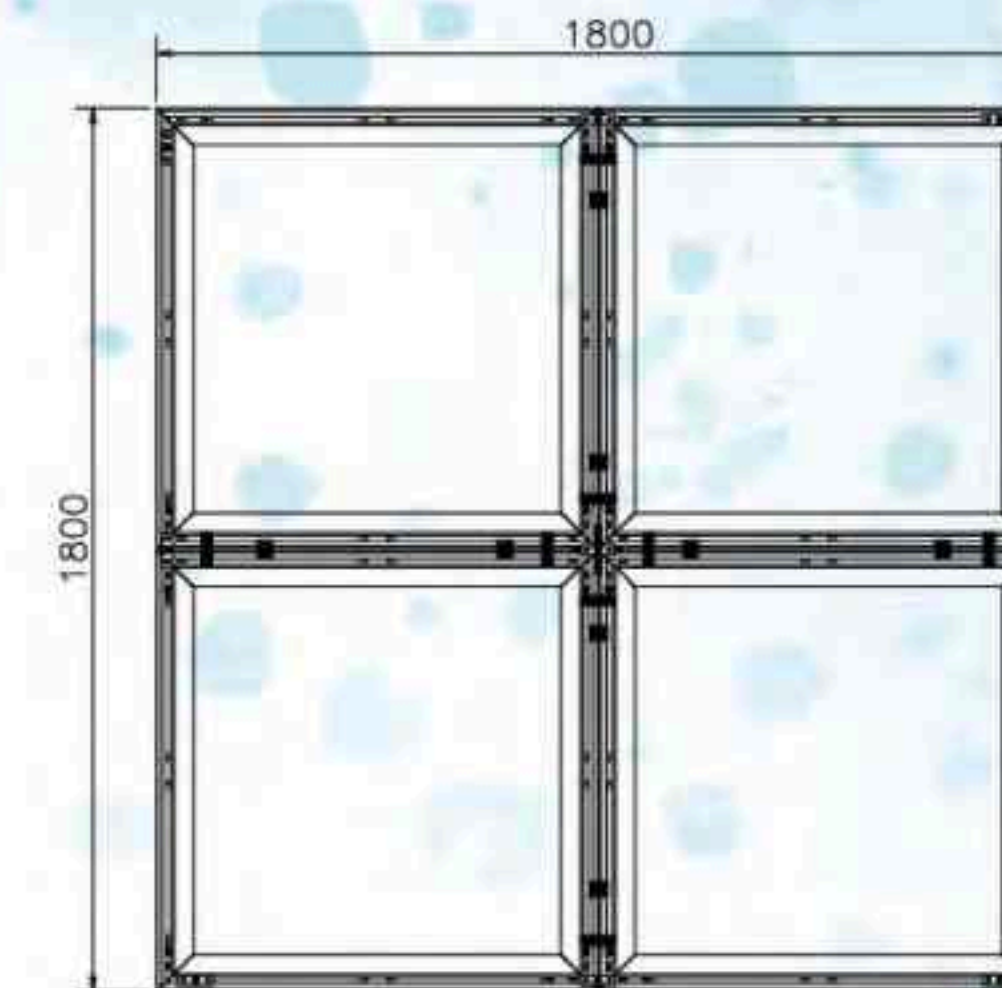

Square Modular Cluster

All dimensions are in mm with a tolerance of ±2mm

Mounting accessories for RCC ceiling – LMX134-MTG-KIT (packed with product)

1.5 mtr. Adjustable suspension system with M8 anchor fastener
Quantity: 4

Jointer plus
Quantity: 1

Straight link
Quantity: 2

Holding clamp
Quantity: 2