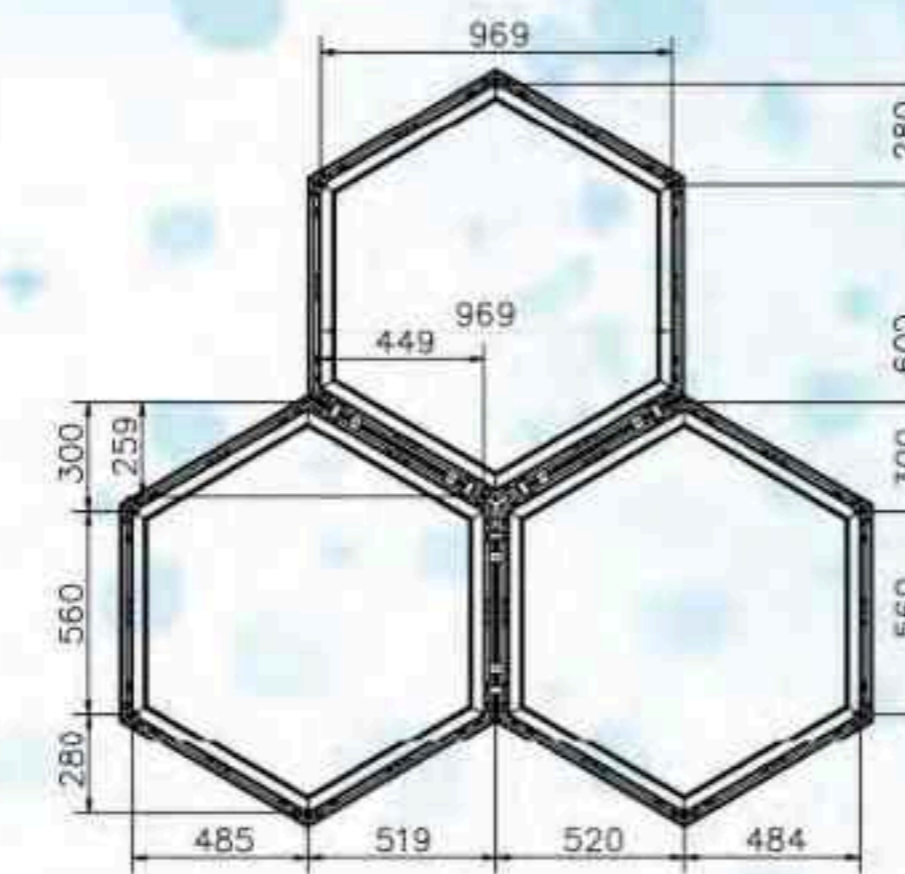

Hexagonal Modular Cluster

All dimensions are in mm with a tolerance of ±2mm

Mounting accessories for RCC ceiling – LMX135-MTG-KIT (packed with product)

1.5 mtr. Adjustable suspension system with M8 anchor fastener
Quantity: 6

Jointer plus
Quantity: 1

Straight link
Quantity: 2

Holding clamp
Quantity: 2