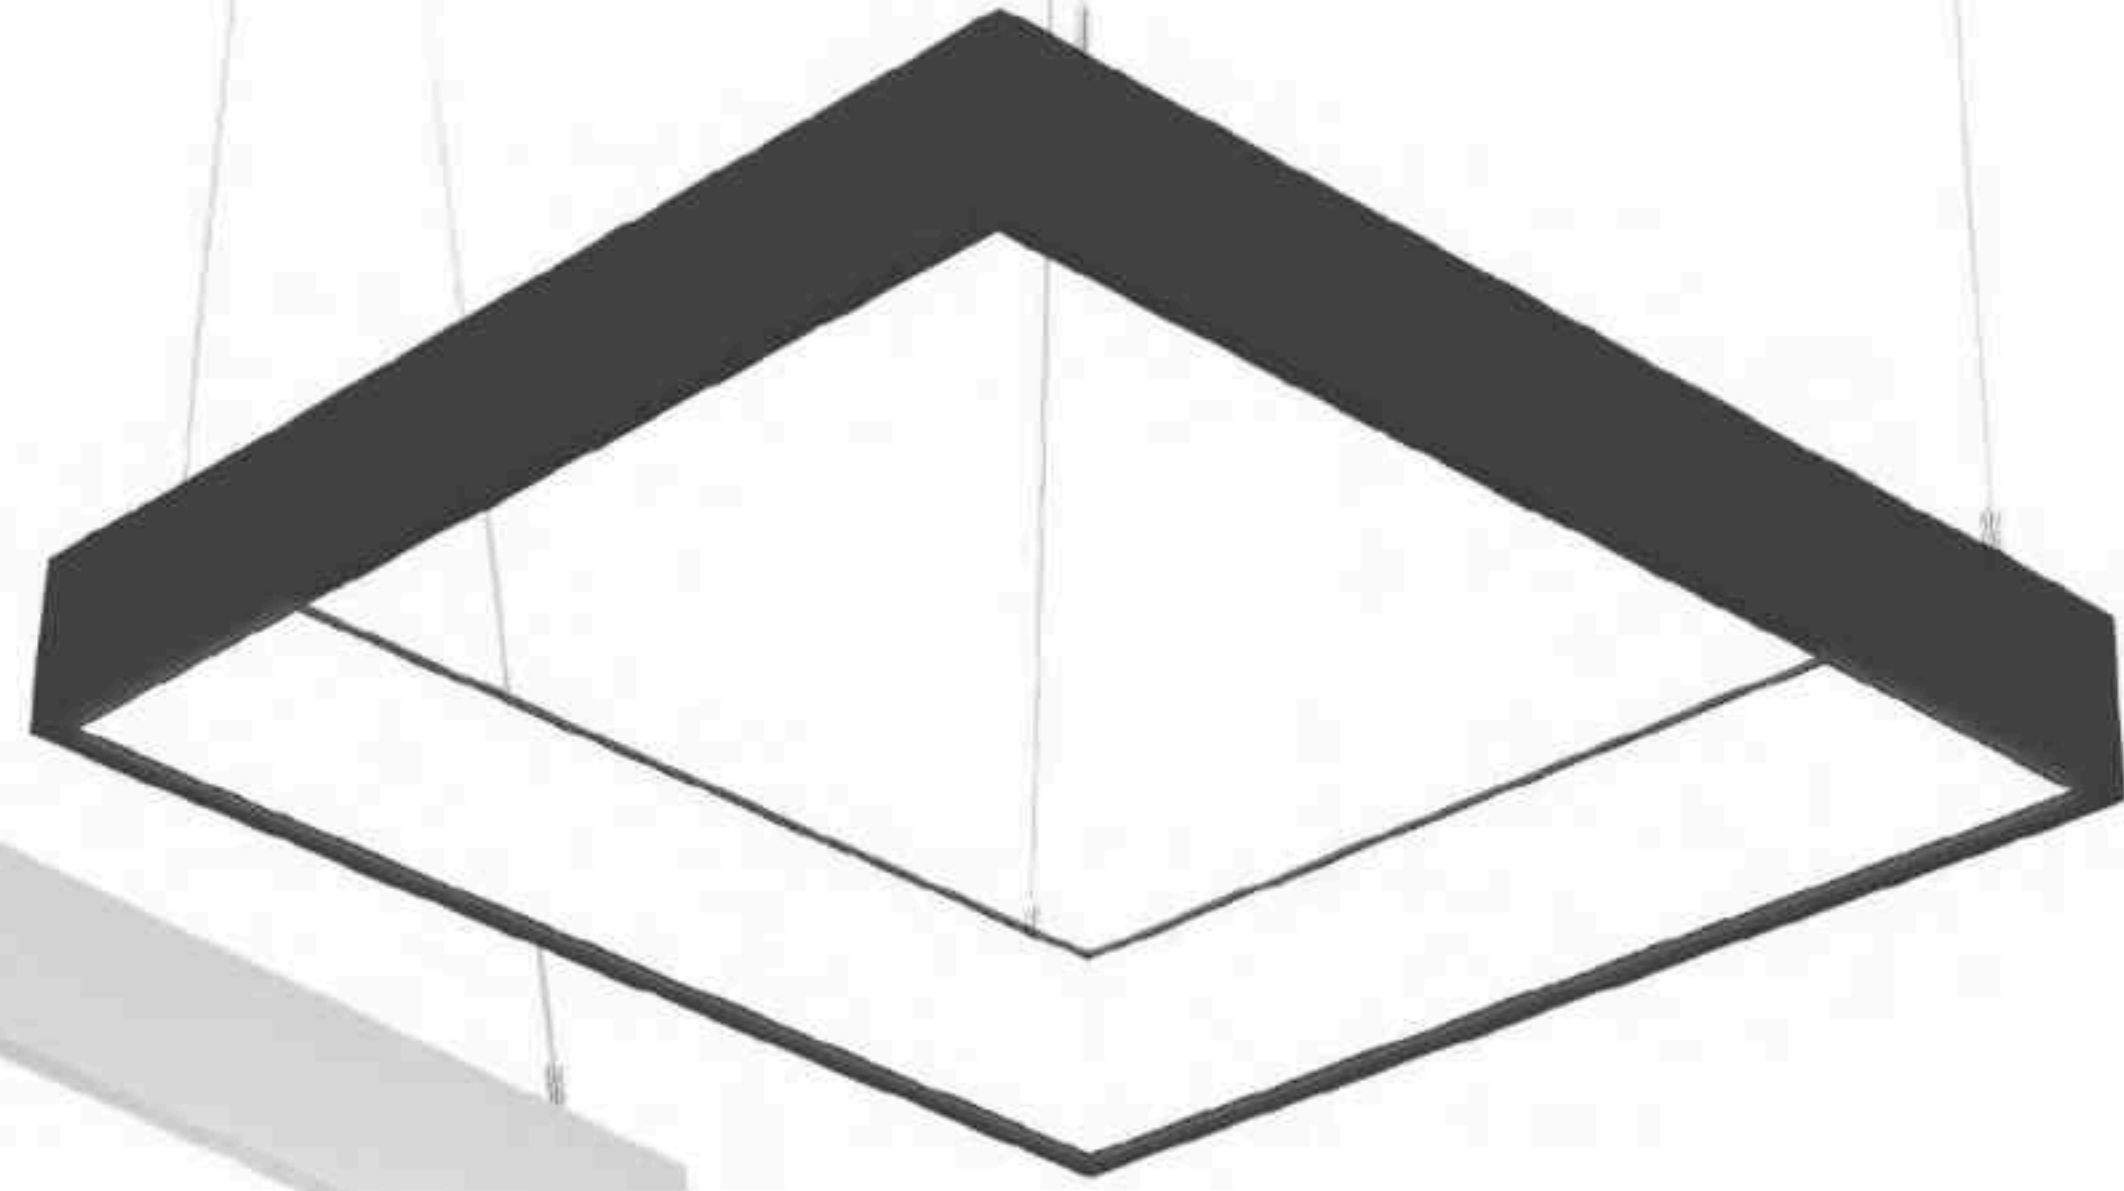

Skymesh

Inspired by open courtyards and designed for modern workspaces, Skymesh accentuates and gives ceilings a new definition.

Open for Ideas

With a vertically inclined diffuser and linear construction enabling multiple configurations, Skymesh illuminates the space with soothing light and creates a stress-free ambience. The luminaire gives life to any design inspiration, making the workspaces infinitely personal and special.