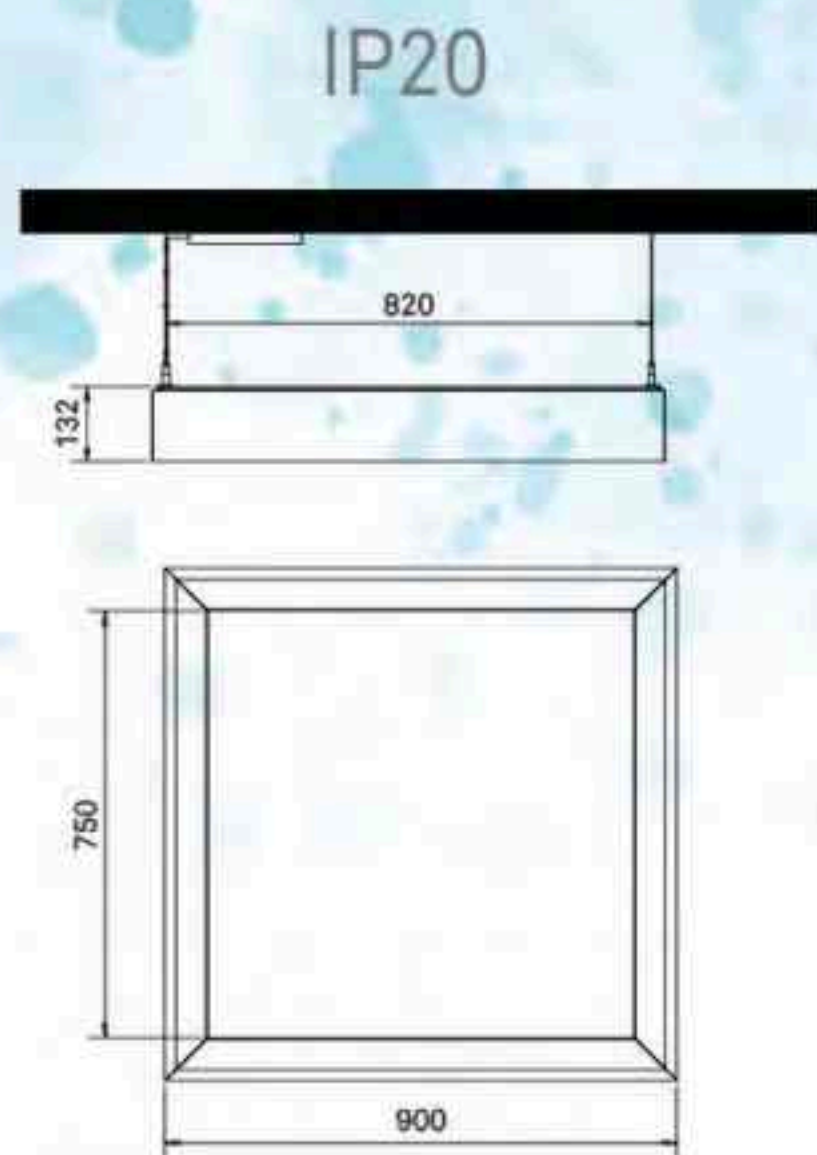

Create your own unique formations in square

Create unique layouts with vibrant acoustic panel color options

Adorn the experience with distinctive wooden finish options

Square Standalone

All dimensions are in mm with a tolerance of ±2mm