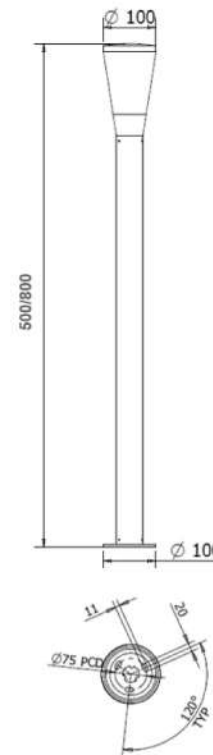

DIMENSION DIAGRAM

All dimensions are in mm, tolerance +/-5

Acorn LED Bollard

Creating a soft and inviting outdoor atmosphere

www.wiprolighting.com | Toll free no: 1800 425 1969 | helpdesk.lighting@wipro.com

Registered Office: Wipro Enterprises (P) Ltd.
"Wipro House", No. 8, 7th Main, 80 Feet Road,
Koramangala, 1st Block, Bangalore 560034

Business Office: Wipro Lighting, 5th Floor, Godrej Eternia-C,
Old Pune-Mumbai Highway, Shivajinagar, Pune 411005
(T) 020 66098700, (F) 020 66098777

Branches: Ahmedabad | Bangalore | Bhubaneswar | Chandigarh | Chennai | Cochin | Coimbatore | Hyderabad | Indore | Jaipur | Kolkata
Lucknow | Mumbai | Nagpur | New Delhi | Pune | Raipur | Vishakhapatnam

Follow us on