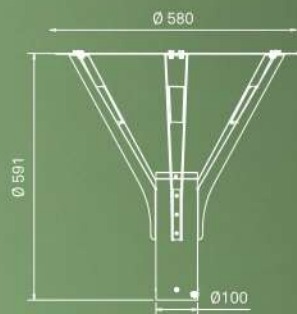

Symmetric (LP11XXX)

Prioritizing a harmonious and calming atmosphere