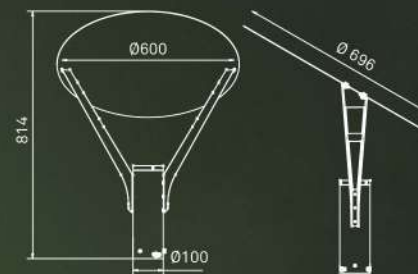

Symmetric (LP11XXX)

Prioritizing a harmonious and calming atmosphere

Asymmetric (LP11ASM)

Casts a wider unidirectional light

Product Code	Power (W) +/- 10%	Rated Voltage (VAC)	Mains Current* (Amp)	Approx. Weight	Case Lot (Nos.)
LP11-501-XXX-57-XX	45	240	0.2	7.0	1

*Rated current will have tolerance as per IS 16104: 2012
 • Suitable for external pole dia. 65mm to 75mm (Pole to be ordered separately)

Product Code	Power (W) +/- 10%	Rated Voltage (VAC)	Mains Current* (Amp)	Approx. Weight	Case Lot (Nos.)
LP11-501-ASM-57-XX	45	240	0.2	7.0	1

*Rated current will have tolerance as per IS 16104: 2012
 • Suitable for external pole dia. 65mm to 75mm (Pole to be ordered separately)

Every detail that makes experiences unforgettable

Enhancing ordinary spaces,
Transforming landscapes into lively hubs,
Weaving infinite memories...