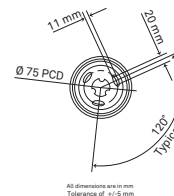

ELECTRICAL DATA

Product Main Code	*System Wattage (W)	Rated Voltage (V)	Approx. Weight (Kg)	Case Lot (Nos)
LB15-111-XXX-57-05	8	240	1.3	4
LB15-131-XXX-57-05	11	240	1.3	4
LB15-111-XXX-57-08	8	240	1.6	4
LB15-131-XXX-57-08	11	240	1.6	4

*RATED SYSTEM WATTAGE AND CURRENT WILL HAVE TOLERANCE AS PER IS 16104: 2012

*57 represents 5700K. Replace 57 with 40 for 4000K CCT

*Also available in X5 code with 5 years warranty