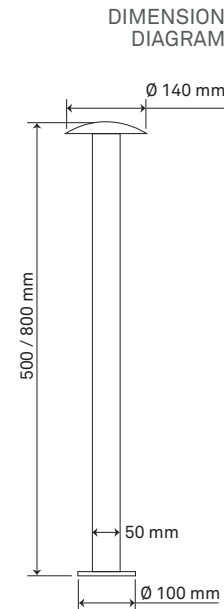

*All dimensions are in tolerance of +/- 5mm

www.wiprolighting.com | Toll free no: 1800 425 1969 | helpdesk.lighting@wipro.com

Registered Office: Wipro Enterprises (P) Ltd. 'Wipro House', No. 8, 7th Main, 80 Feet Road, Koramangala, 1st Block, Bangalore 560034

Business Office: Wipro Lighting, 5th Floor, Godrej Eternia-C, Old Pune-Mumbai Highway, Shivajinagar, Pune 411005
(T) 020 66098700, (F) 020 66098777

Branches: Ahmedabad | Bangalore | Bhubaneswar | Chandigarh | Chennai | Cochin | Coimbatore | Hyderabad | Indore | Jaipur | Kolkata
Lucknow | Mumbai | Nagpur | New Delhi | Pune | Raipur | Vishakhapatnam

Follow us on