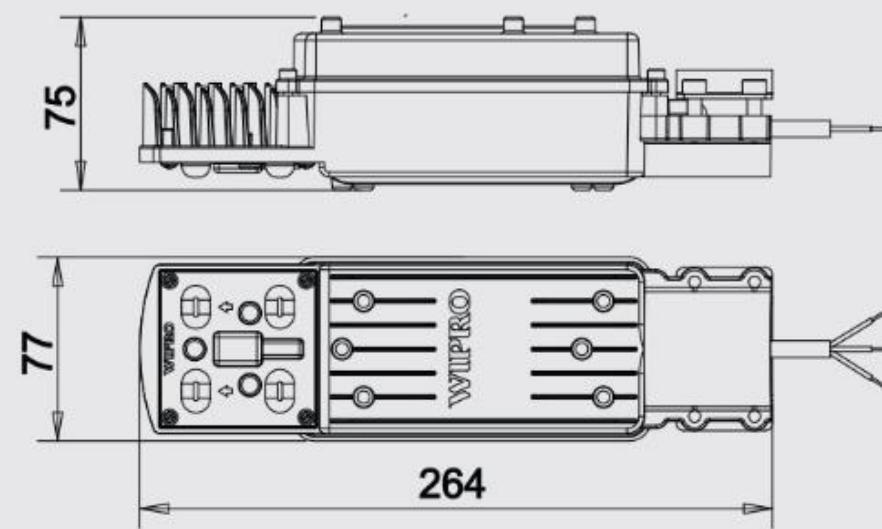

35W

All Dimensions are in MM
Tolerance +/-2 MM

LR06-241-XXX-57-XX – 18W

LR06-311-XXX-57-XX – 25W

LR13-501-XXX-57-XX – 35W

Skyline Plus
Pitch

Advanced upgrade of Skyline

- **120 lumens per watt**
- **Long Life – Better thermal management due to trendy design**
- **Salient features**
 - In built multistage isolated driver
 - Input voltage range 110V- 320V
 - Surge protection internal 4 KV
 - High voltage and low voltage cut off
 - 440V operations for 8 hours