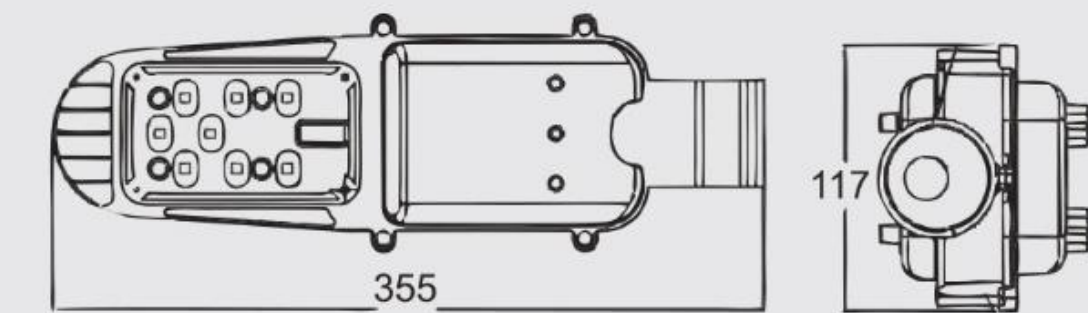

35W

All Dimensions are in MM
Tolerance +/-2 MM

LR06-241-XXX-57-XX – 18W

LR06-311-XXX-57-XX – 25W

LR13-501-XXX-57-XX – 35W

Skyline Plus
Pitch

Advanced upgrade of Skyline

- **120 lumens per watt**
- **Long Life – Better thermal management due to trendy design**
- **Salient features**
 - In built multistage isolated driver
 - Input voltage range 110V- 320V
 - Surge protection internal 4 KV
 - High voltage and low voltage cut off
 - 440V operations for 8 hours