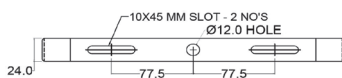

DIMENSIONS DATA

80-120W

150-200W

80/100/120W

150W

180/200W

All dimensions are in mm. Tolerance ± 5 mm.

ELECTRICAL DATA