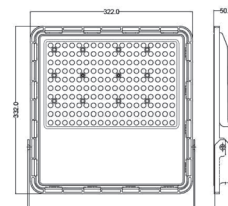

DIMENSIONS DATA

80-120W

150-200W

80/100/120W

150W

180/200W

All dimensions are in mm. Tolerance ± 5 mm.

ELECTRICAL DATA

SR. NO.	CATEGORY NO.	POWER (W) $\pm 10\%$	RATED VOLTAGE (VAC)	INPUT CURRENT (AMP)	WEIGHT (KG) ± 0.25	CASE LOT (In Nos)
1	LF40-102-060-57-XX	80	240	0.35	2.2	4
2	LF40-122-060-57-XX	100	240	0.43	2.2	4
3	LF40-132-060-57-XX	120	240	0.52	2.7	4
4	LF40-192-060-57-XX	150	240	0.65	3.1	1
5	LF40-252-060-57-XX	180	240	0.78	4	1
6	LF40-272-060-57-XX	200	240	0.87	4	1