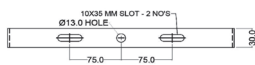

DIMENSIONS DATA

80-120W

150-200W

80/100/120W

150W

180/200W

All dimensions are in mm. Tolerance ± 5 mm.

ELECTRICAL DATA