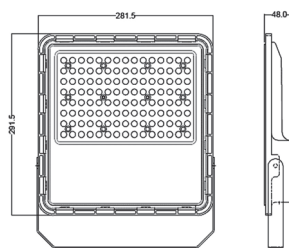

DIMENSIONS DATA

80-120W

150-200W

80/100/120W

150W

180/200W

All dimensions are in mm. Tolerance ± 5 mm.

ELECTRICAL DATA

SR. NO.	CATEGORY NO.	POWER (W) $\pm 10\%$	RATED VOLTAGE (VAC)	INPUT CURRENT (AMP)	WEIGHT (KG) ± 0.25	CASE LOT (In Nos)
1	LF40-102-060-57-XX	80	240	0.35	2.2	4
2	LF40-122-060-57-XX	100	240	0.43	2.2	4
3	LF40-132-060-57-XX	120	240	0.52	2.7	4
4	LF40-192-060-57-XX	150	240	0.65	3.1	1
5	LF40-252-060-57-XX	180	240	0.78	4	1
6	LF40-272-060-57-XX	200	240	0.87	4	1