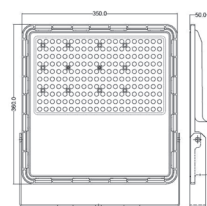

DIMENSIONS DATA

80-120W

150-200W

80/100/120W

150W

180/200W

All dimensions are in mm. Tolerance ± 5 mm.

ELECTRICAL DATA

SR. NO.	CATEGORY NO.	POWER (W) $\pm 10\%$	RATED VOLTAGE (VAC)	INPUT CURRENT (AMP)	WEIGHT (KG) ± 0.25	CASE LOT (In Nos)
1	LF40-102-060-57-XX	80	240	0.35	2.2	4
2	LF40-122-060-57-XX	100	240	0.43	2.2	4
3	LF40-132-060-57-XX	120	240	0.52	2.7	4
4	LF40-192-060-57-XX	150	240	0.65	3.1	1
5	LF40-252-060-57-XX	180	240	0.78	4	1
6	LF40-272-060-57-XX	200	240	0.87	4	1