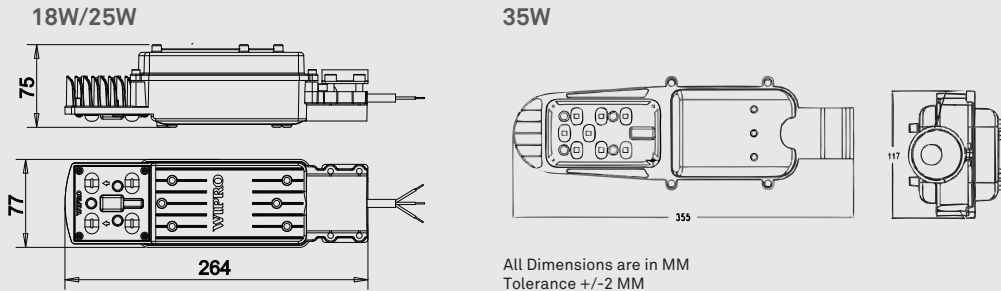

## Installation

Suitable for external pole dia. up to 35mm

## Control Gear

In-built Isolated Electronic Potted driver

Input Voltage Range 110V-320V

Surge protection 4KV Internal Low Voltage and High Voltage Cut off

440V operation for 8 hours

THD  $\leq$  10% ; PF  $\geq$  0.95

## Dimensions Drawing