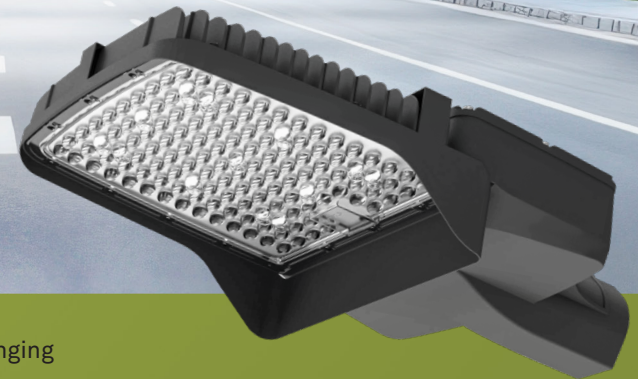

Key Highlights

IP66

IK10

50,000 burning hours
with L70 criteria

CRI 70

Nil Up-light

Guiding the way, preserving the night

Voyage is thoughtfully designed to shine only where needed-bringing clarity to every path while preserving the beauty of the night sky. Guided by Dark Sky principles, it enhances visibility and safety while reducing light pollution through minimal light spill. Voyage is a gentle guide for every journey, lighting the way with care, while honouring the environment and protecting the stars above.