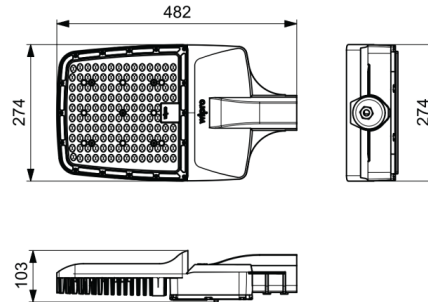

Uniform. Efficient. Precise.

Aluminium die cast housing
ensures efficient heat dissipation for long service life

High-efficiency LEDs
provide uniform and optimum light output

High-purity integrated IP66 lens
delivers precise and desired light output

Metal-clad PCB
ensures longer life and better thermal management

APPLICATION AREAS

Secondary Roads

Townships

Perimeter Lighting

Parks

ELECTRICAL DATA

Product Code	System Wattage* +/- 10% (W/mtr)	Rated Voltage (AC)	Input Current* (Amp)	Approx. Weight (Kg)	Case Lot (Nos)
LR02132T3AN27NHSP5	120	240	0.53	0.5	01
LR02182T3AN27NHSP5	150	240	0.65	0.5	01
LR02212T3AN27NHSP5	180	240	0.78	0.5	01
LR02282T3AN27NHSP5	200	240	0.87	0.5	01
LR02352T3AN27NHSP5	220	240	0.96	0.5	01
LR02402T3AN27NHSP5	250	240	1.09	0.5	01

*Rated current will have tolerancel as per is 16104: 2012 ANA: product with along dimming option

INSTALLATION:

- Suitable for external pole dia. 45 mm to 60mm
- 3 Way 10 Amp connector provided for quick connections with cable gland in place with extended Wire 150-200 mm out of luminaire.

All dimensions are in mm, Tolerance +/-5mm
Some of the LED dots will be empty as per wattage requirements.