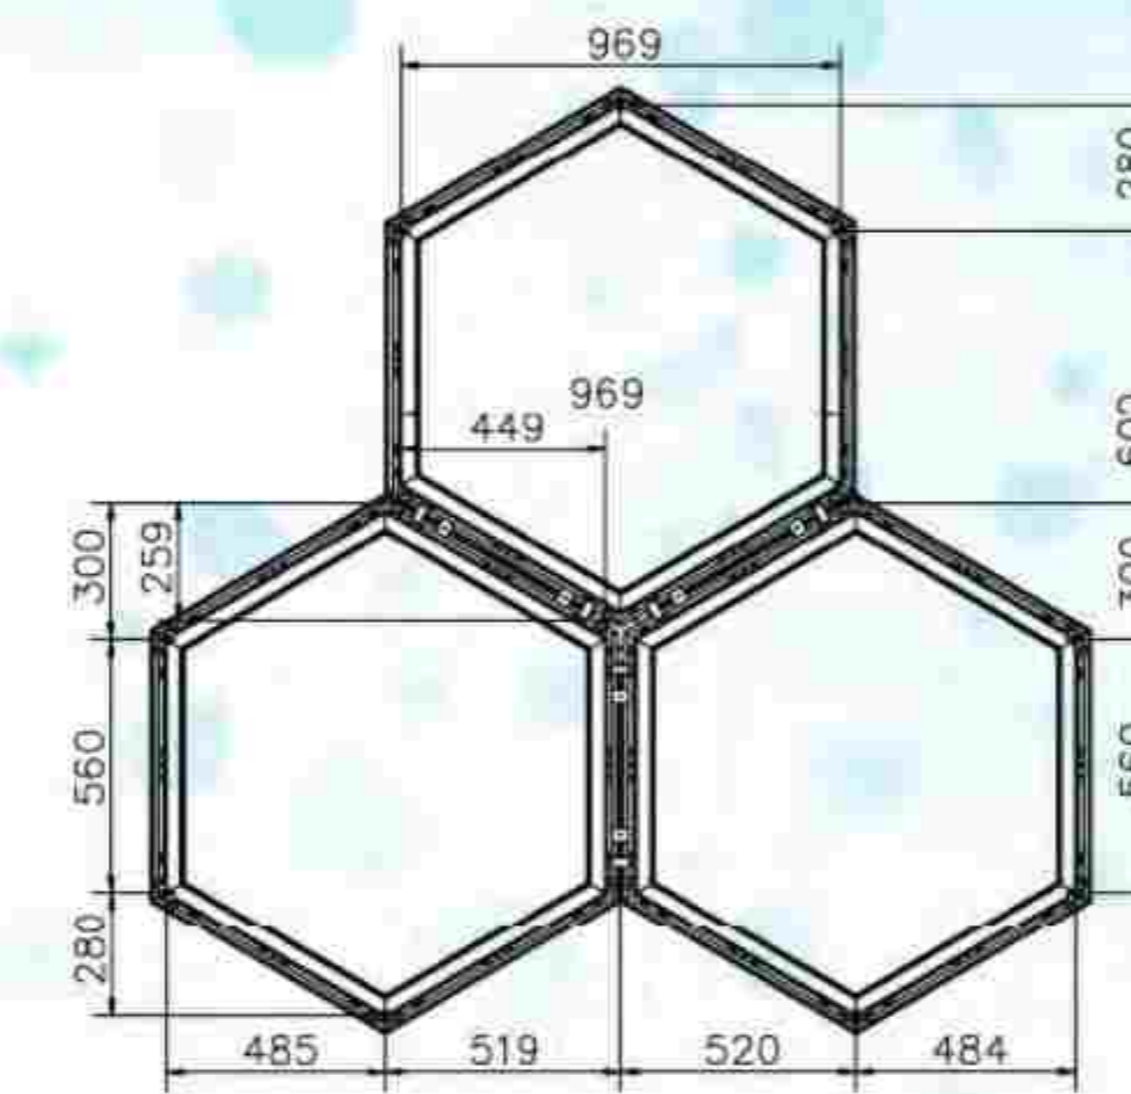

Hexagonal Modular Cluster

All dimensions are in mm with a tolerance of ±2mm

Mounting accessories for RCC ceiling – LMX135-MTG-KIT (packed with product)

1.5 mtr. Adjustable suspension system with M8 anchor fastener
Quantity: 6

Jointer plus
Quantity: 1

Straight link
Quantity: 2

Holding clamp
Quantity: 2