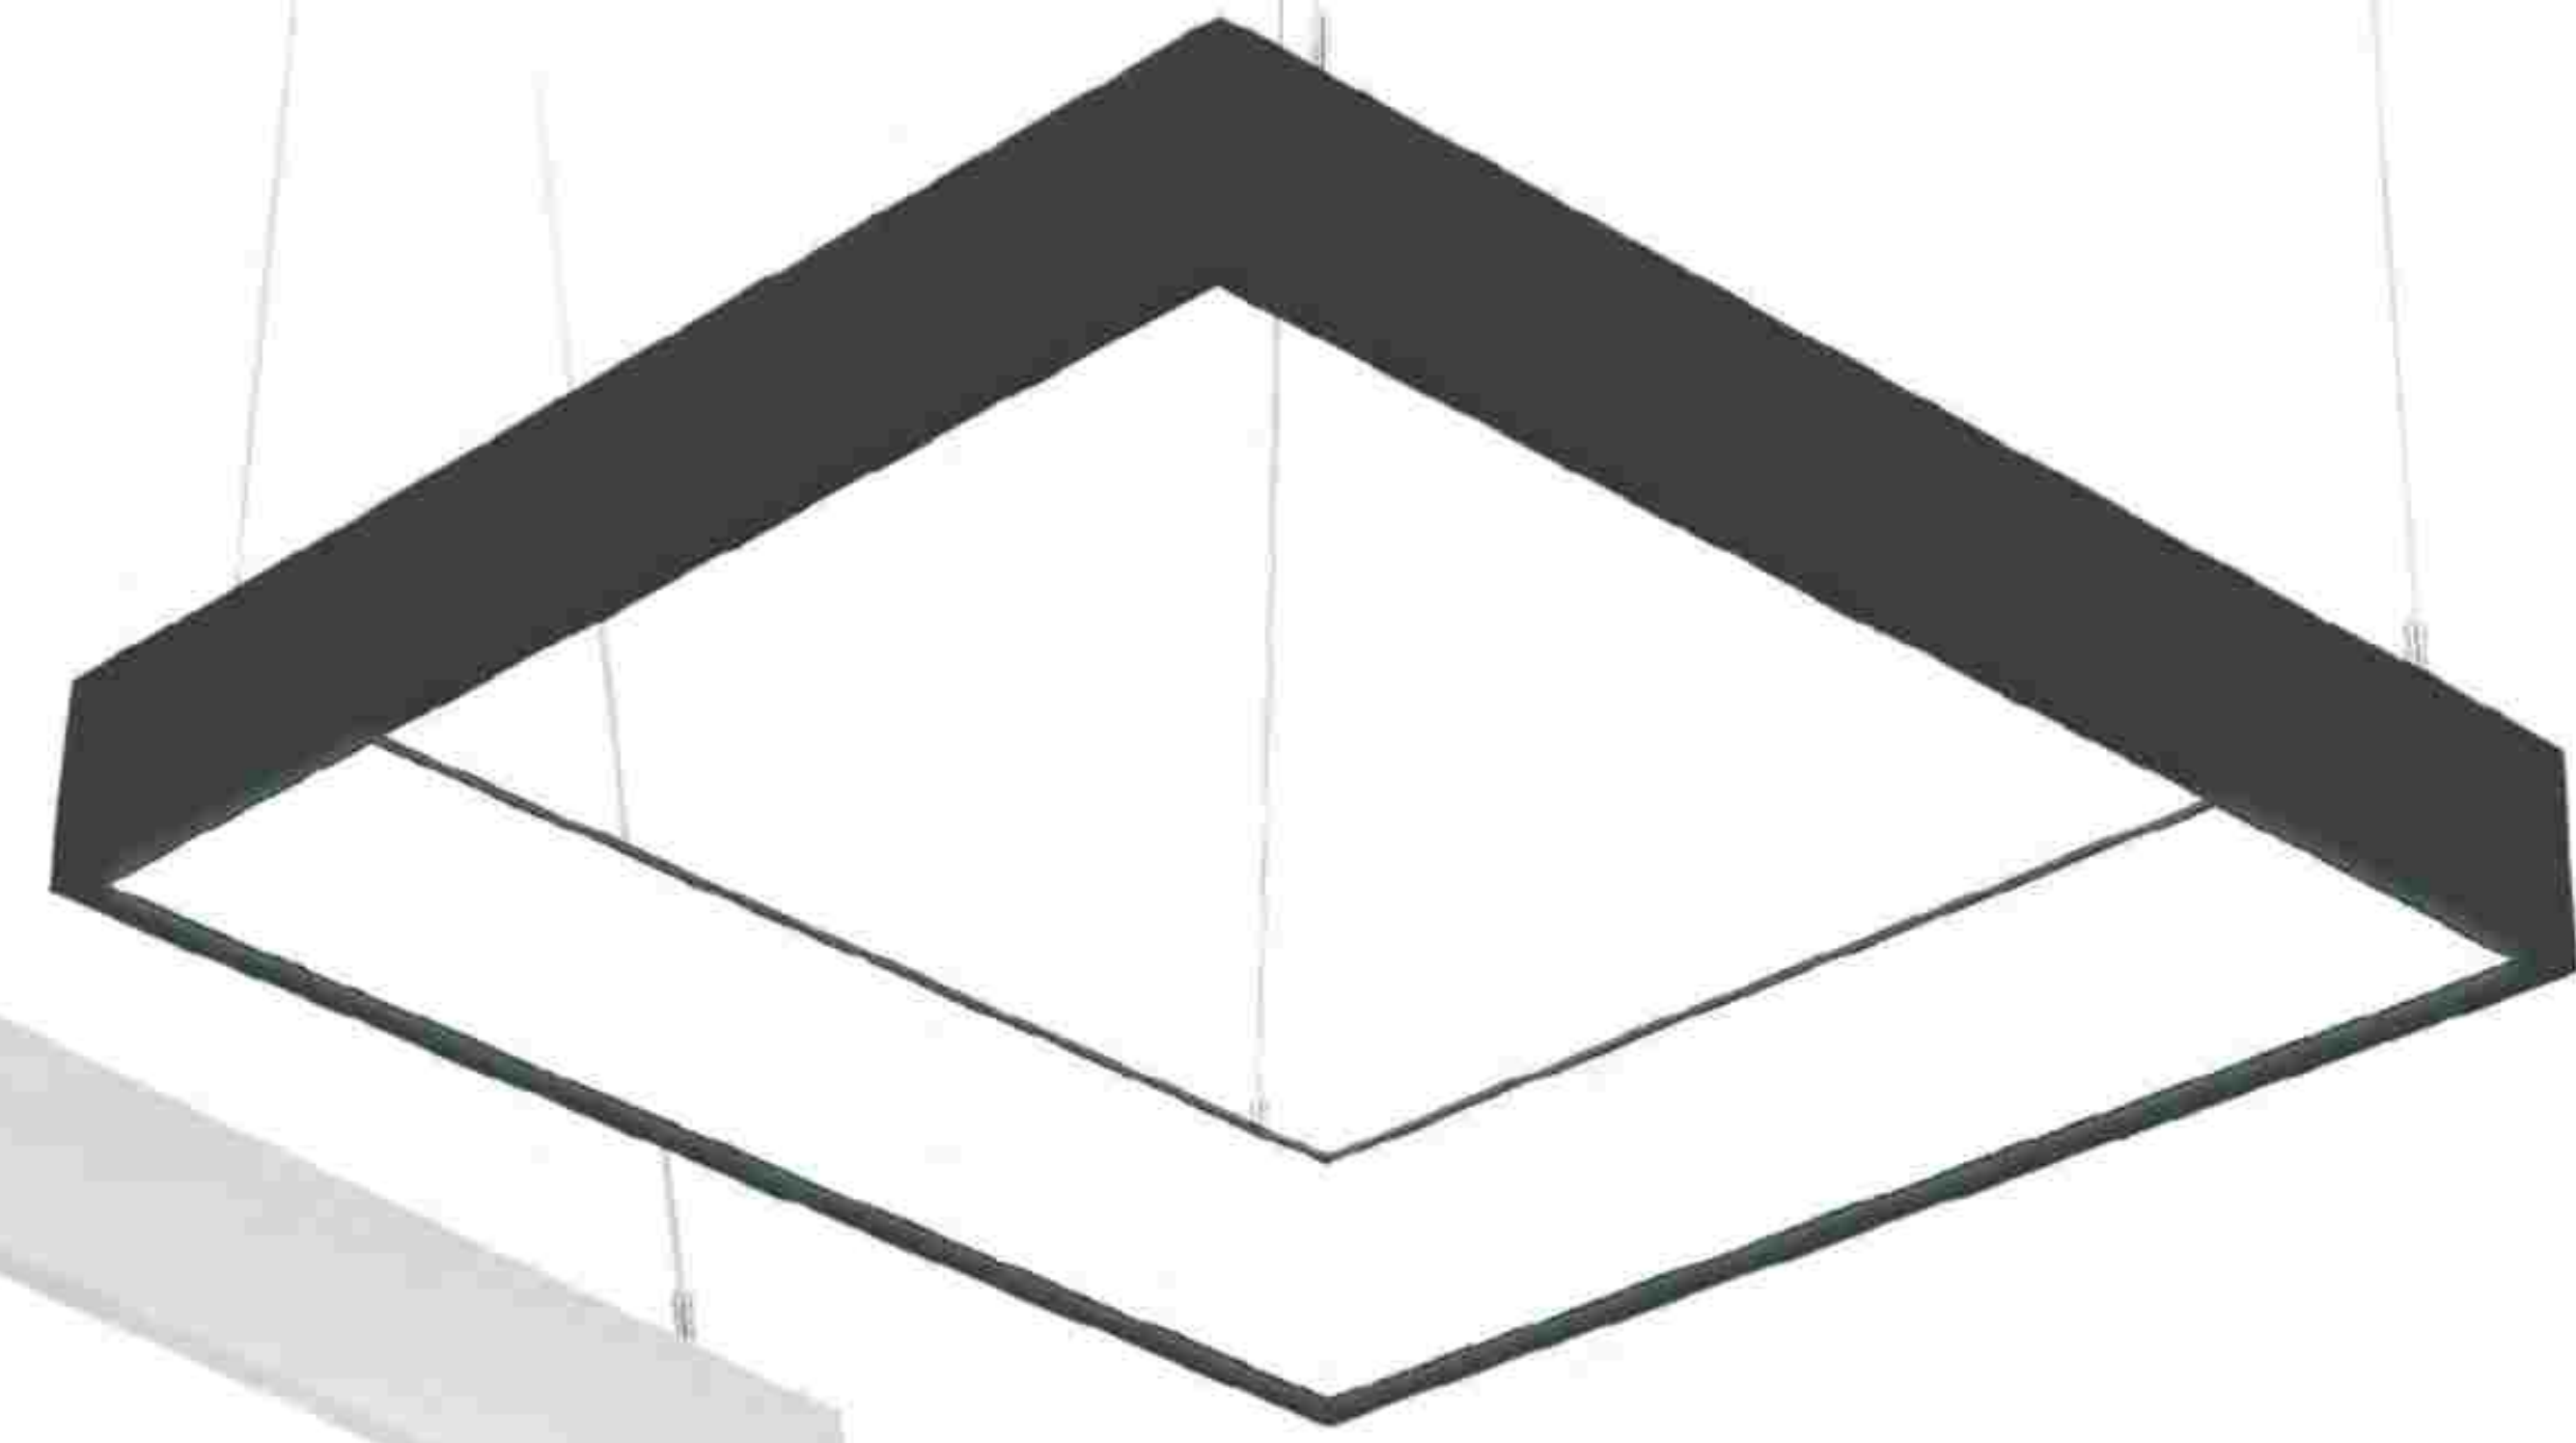

Skymesh

Inspired by open courtyards and designed for modern workspaces, Skymesh accentuates and gives ceilings a new definition.

Open for Ideas

With a vertically inclined diffuser and linear construction enabling multiple configurations, Skymesh illuminates the space with soothing light and creates a stress-free ambience. The luminaire gives life to any design inspiration, making the workspaces infinitely personal and special.