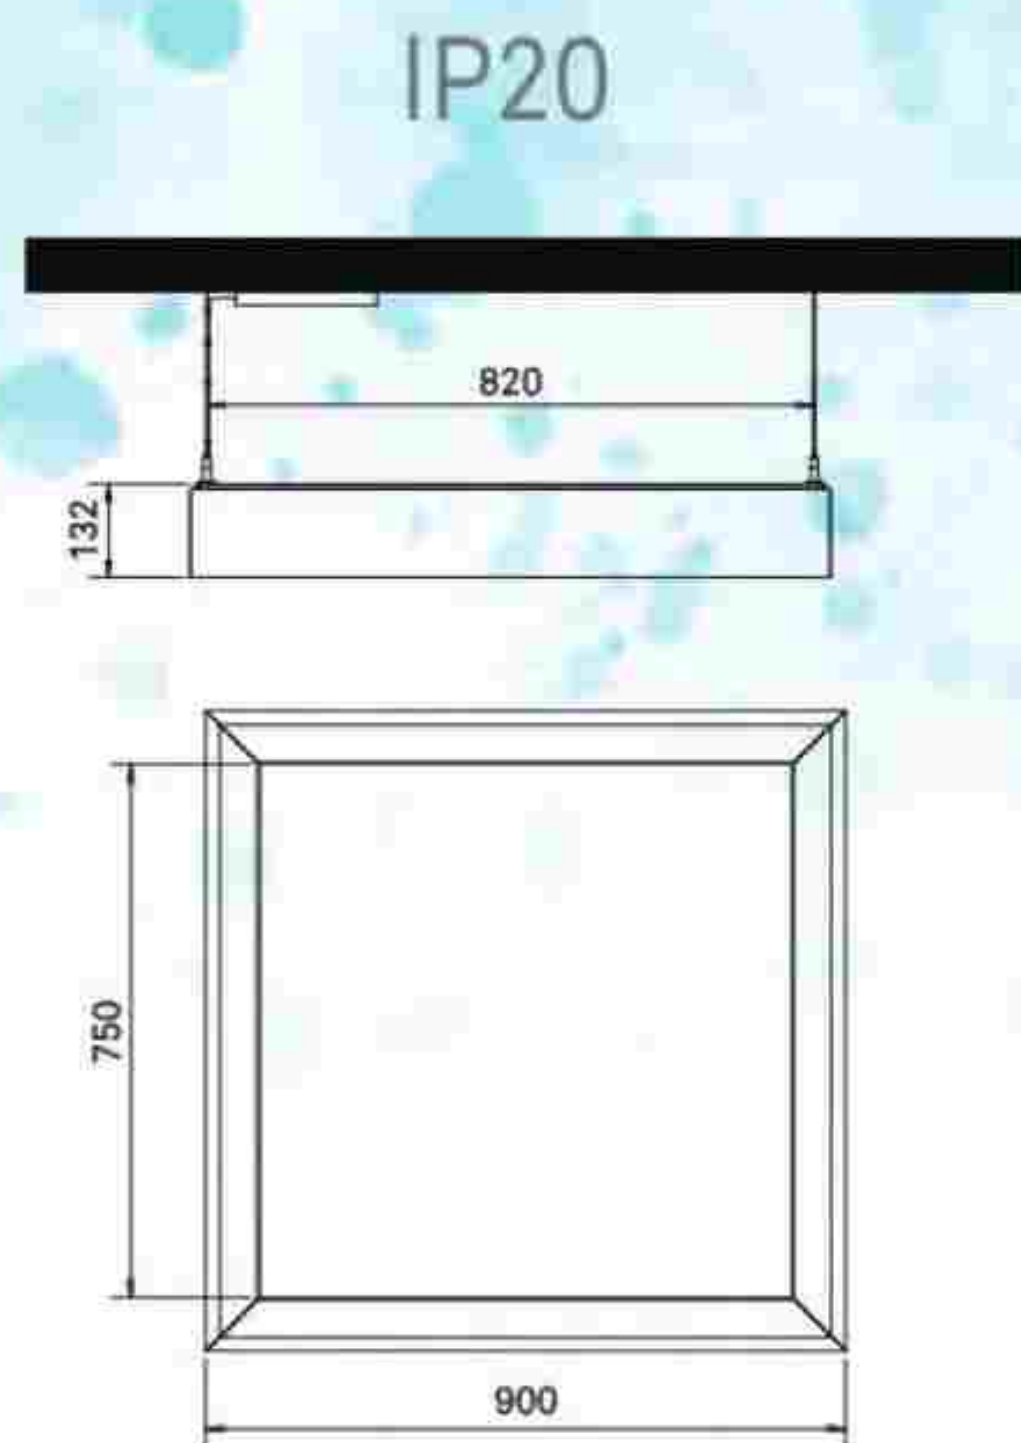

Create your own unique formations in square

Create unique layouts with vibrant acoustic panel color options

Adorn the experience with distinctive wooden finish options

Square Standalone

All dimensions are in mm with a tolerance of ±2mm