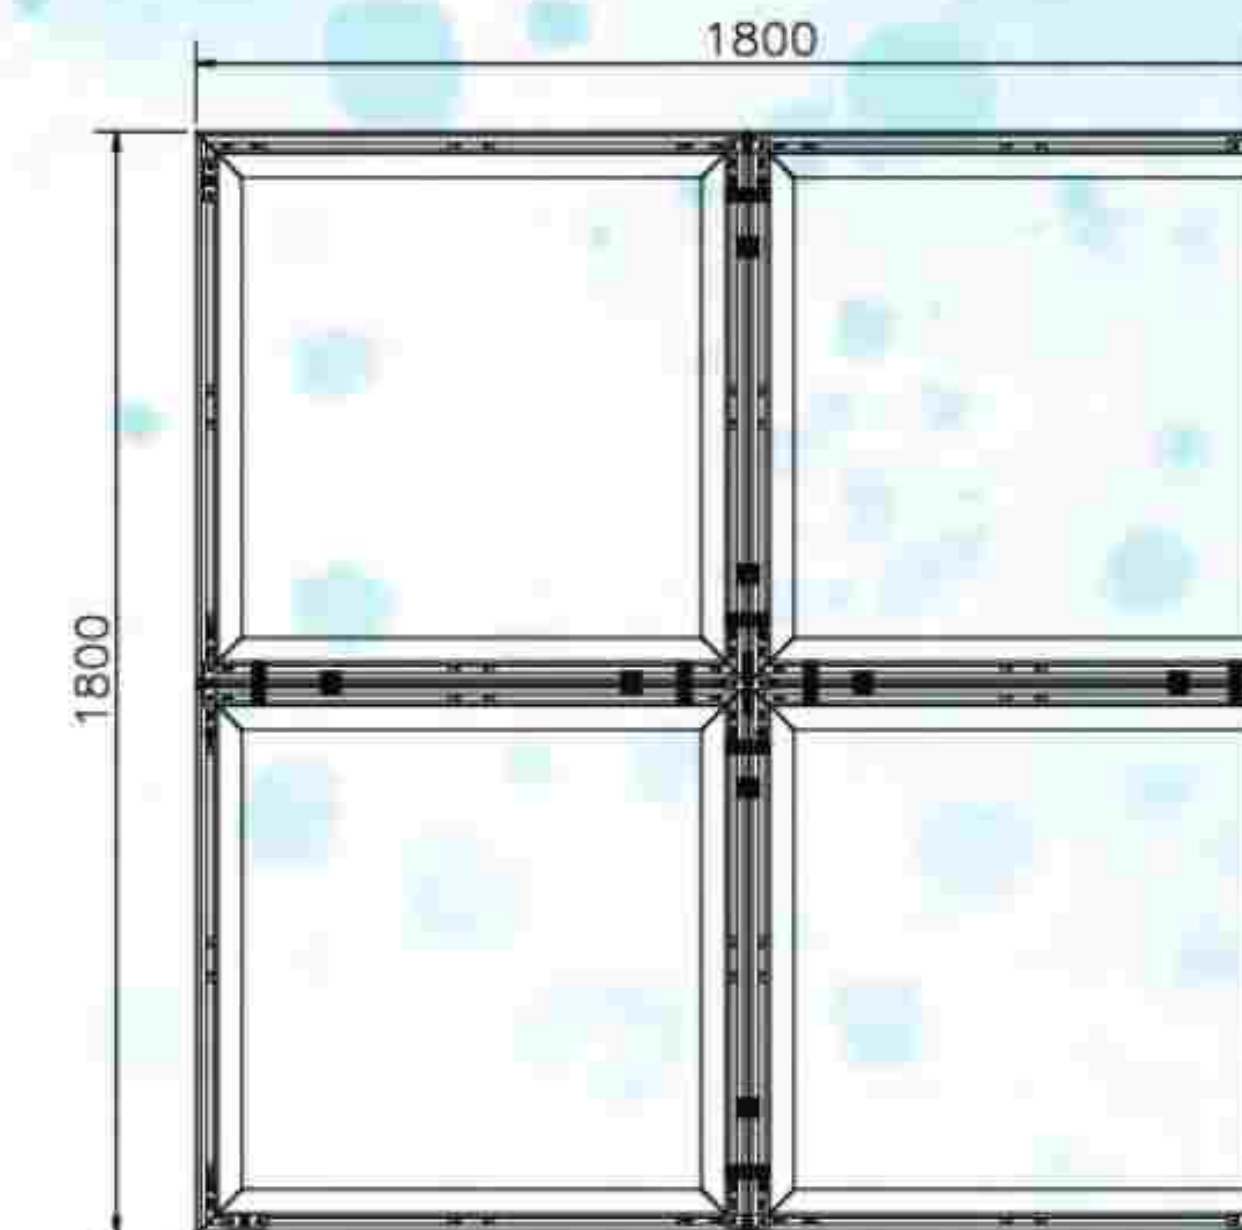

Square Modular Cluster

All dimensions are in mm with a tolerance of ±2mm

Mounting accessories for RCC ceiling – LMX134-MTG-KIT (packed with product)

1.5 mtr. Adjustable suspension system with M8 anchor fastener
Quantity: 4

Jointer plus
Quantity: 1

Straight link
Quantity: 2

Holding clamp
Quantity: 2