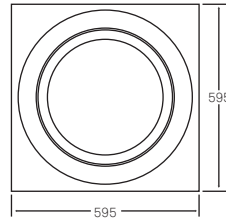

Introduces a circular geometry into the ceiling plane for visual interest

Surrounding circular light chamber, containing PMMA diffuser for indirect light

High efficiency LEDs

Constant Current Constant Voltage external driver with efficiency of minimum 85 %

Dimension drawings

All dimensions are in mm. tolerance ± 2 mm

Applications

OFFICES

CONFERENCE ROOMS

BANKS

LECTURE HALLS

Electrical data