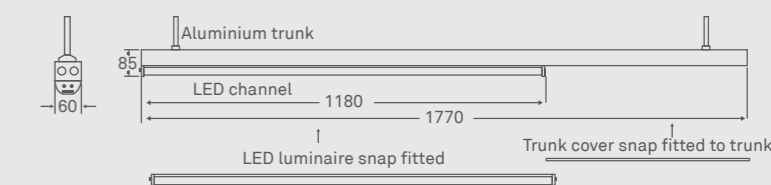

Dimension Drawing